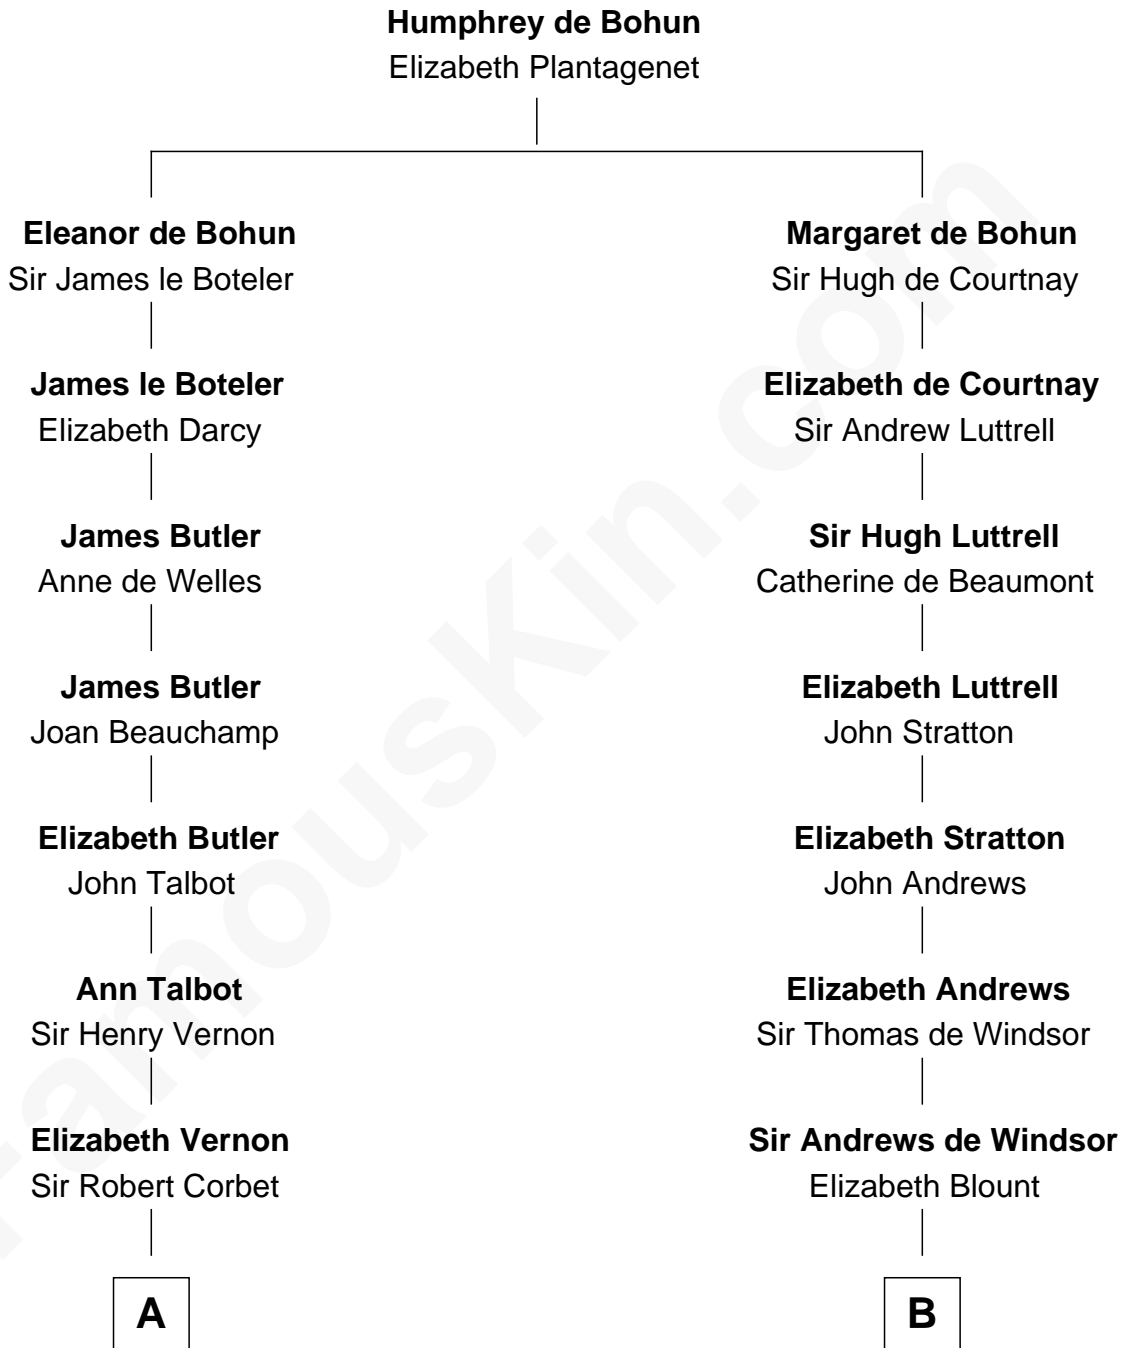

FamousKin.com Relationship Chart of

Elizabeth Montgomery

TV Actress - "Bewitched"

13th cousin 8 times removed of

Benjamin Harrison V

Signer of the Declaration of Independence

C

—
Nathan Barney
Hannah Carey

—
Nathan Barney
Mary A. Deverell

—
Mary Weed Barney
Henry Montgomery

—
Henry Montgomery
Elizabeth Bryan Allen

—
Elizabeth Montgomery
TV Actress - "Bewitched"

FamousKin.com