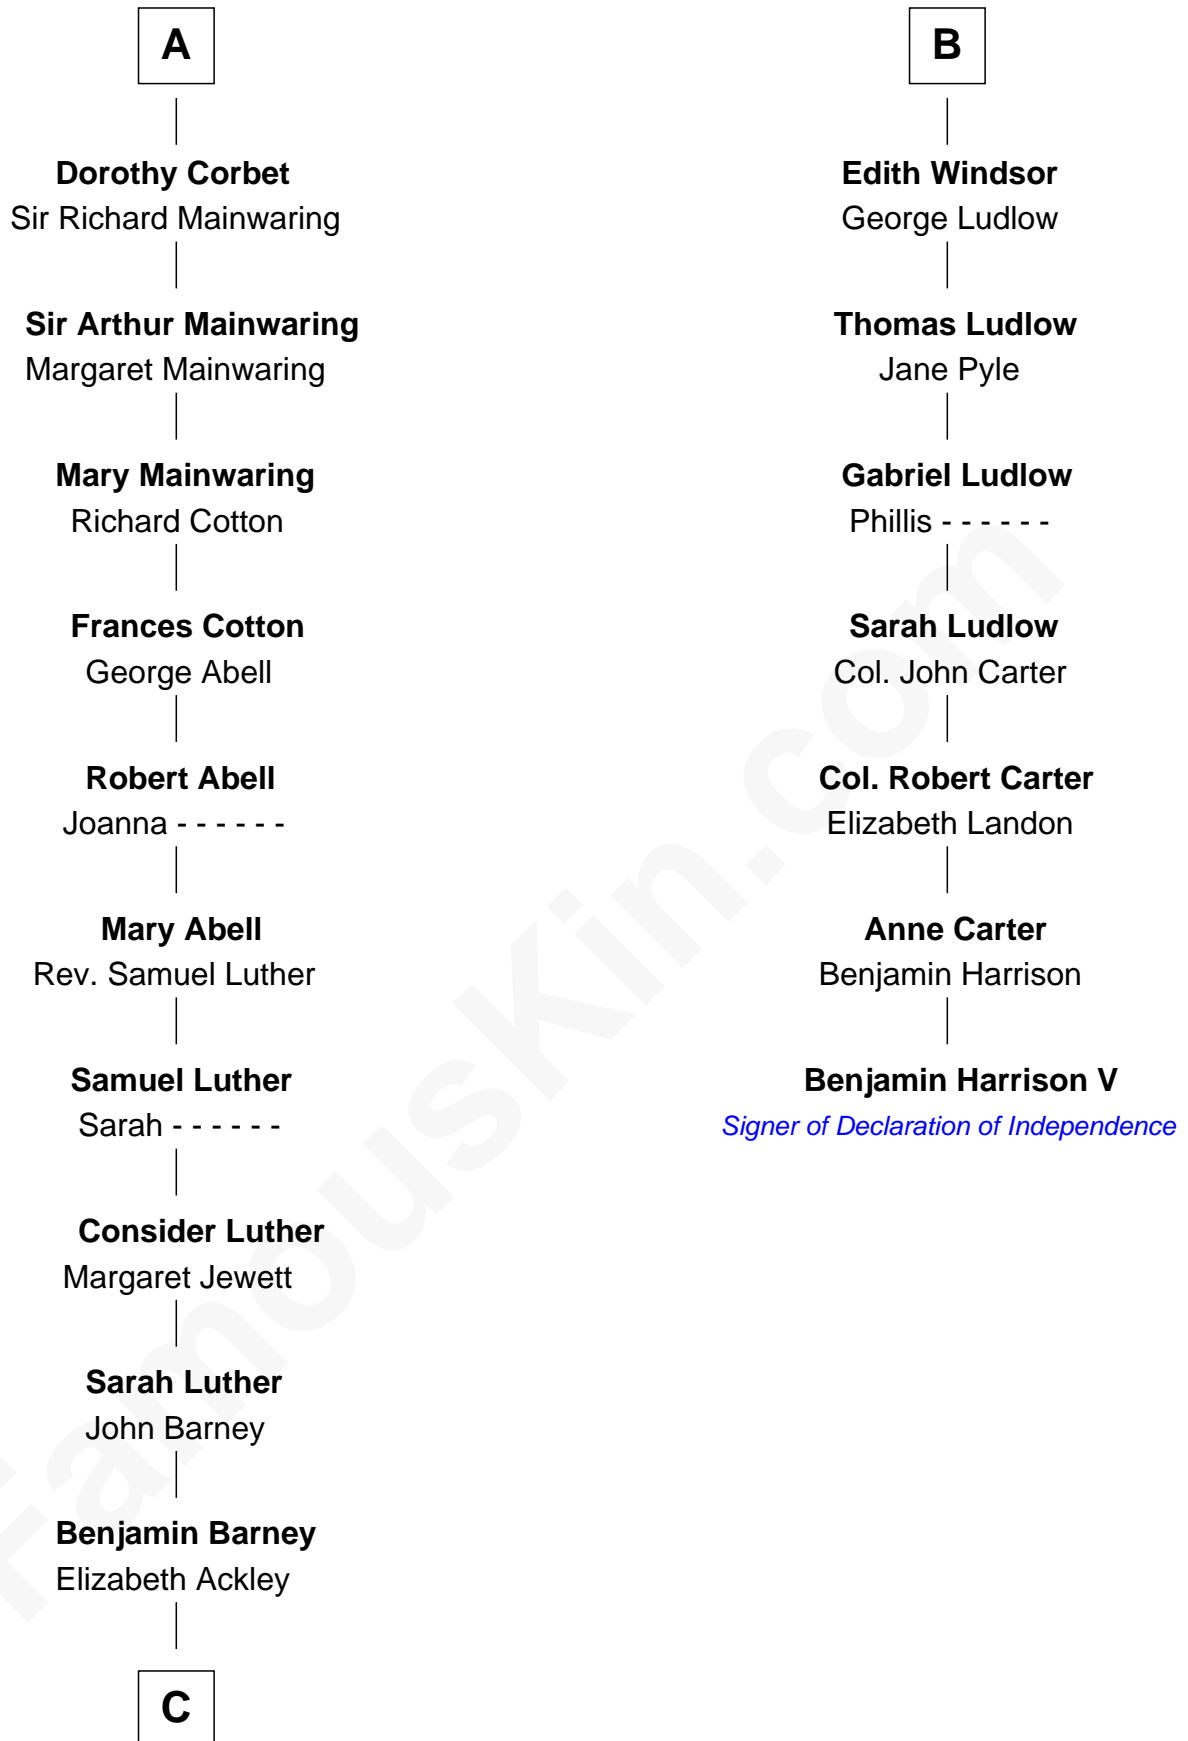

FamousKin.com Relationship Chart of

Elizabeth Montgomery

TV Actress - "Bewitched"

13th cousin 8 times removed of

Benjamin Harrison V

Signer of the Declaration of Independence

C

—
Nathan Barney
Hannah Carey

—
Nathan Barney
Mary A. Deverell

—
Mary Weed Barney
Henry Montgomery

—
Henry Montgomery
Elizabeth Bryan Allen

—
Elizabeth Montgomery
TV Actress - "Bewitched"

FamousKin.com