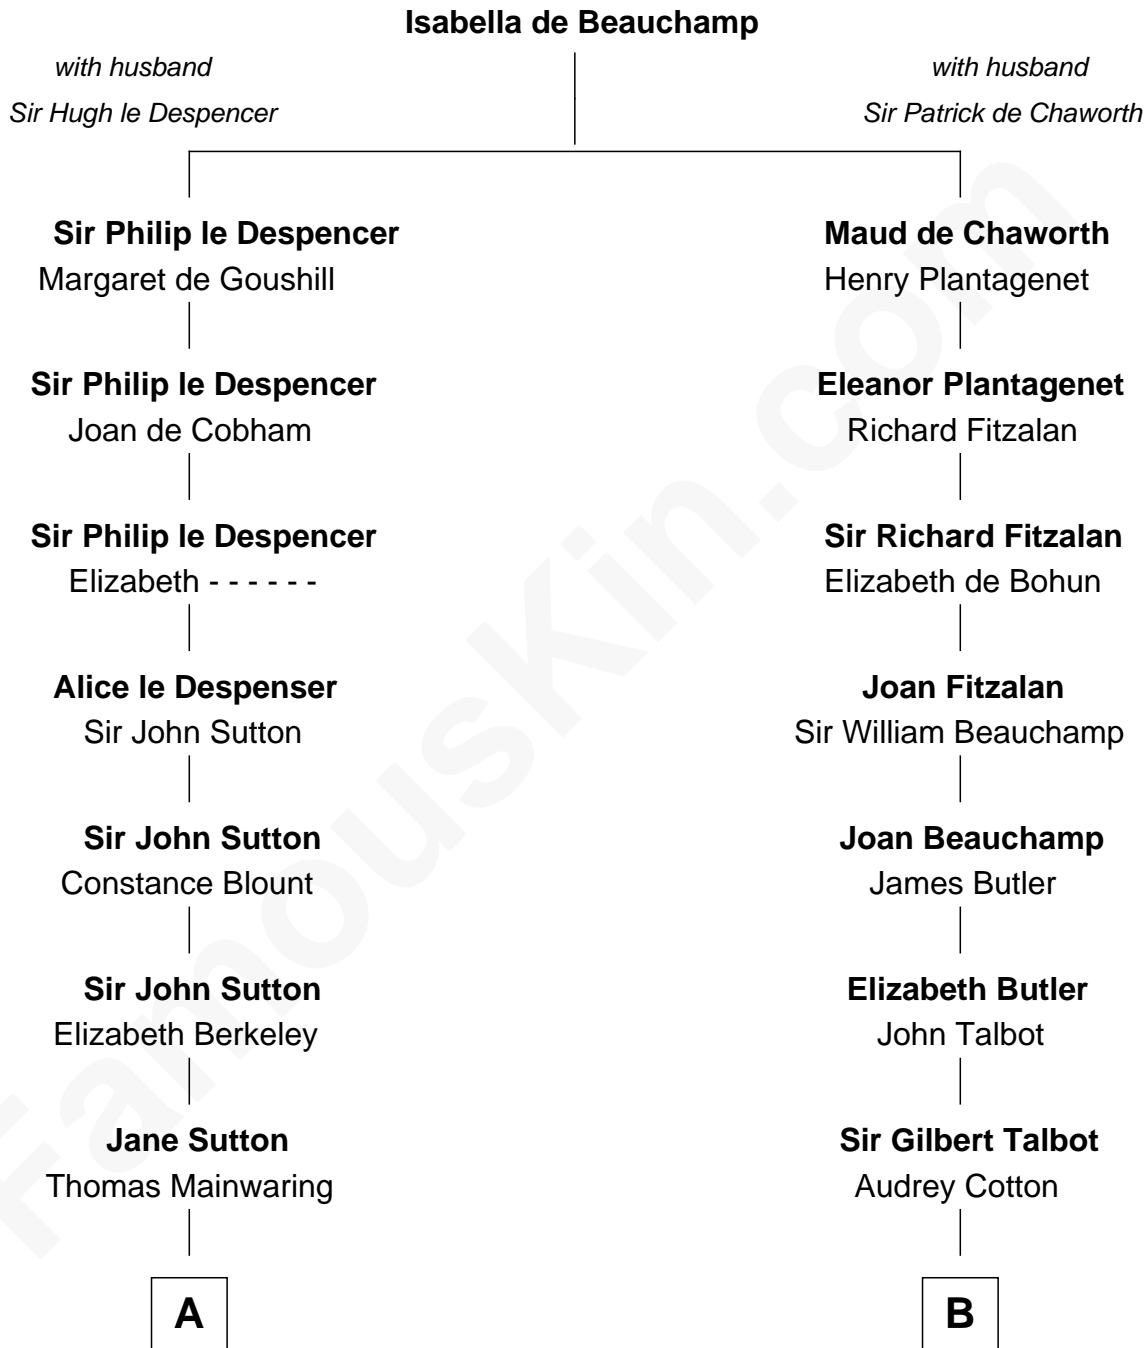

FamousKin.com
Relationship Chart of
Elizabeth Montgomery
TV Actress - "Bewitched"

18th cousin 3 times removed of
Jay Gould
American Railroad "Robber Baron"

C

Nathan Barney
Hannah Carey

Nathan Barney
Mary A. Deverell

Mary Weed Barney
Henry Montgomery

Henry Montgomery
Elizabeth Bryan Allen

Elizabeth Montgomery
TV Actress - "Bewitched"

D

John Burr Gould
Mary More

Jay Gould
"Robber Baron"

FamousKin.com