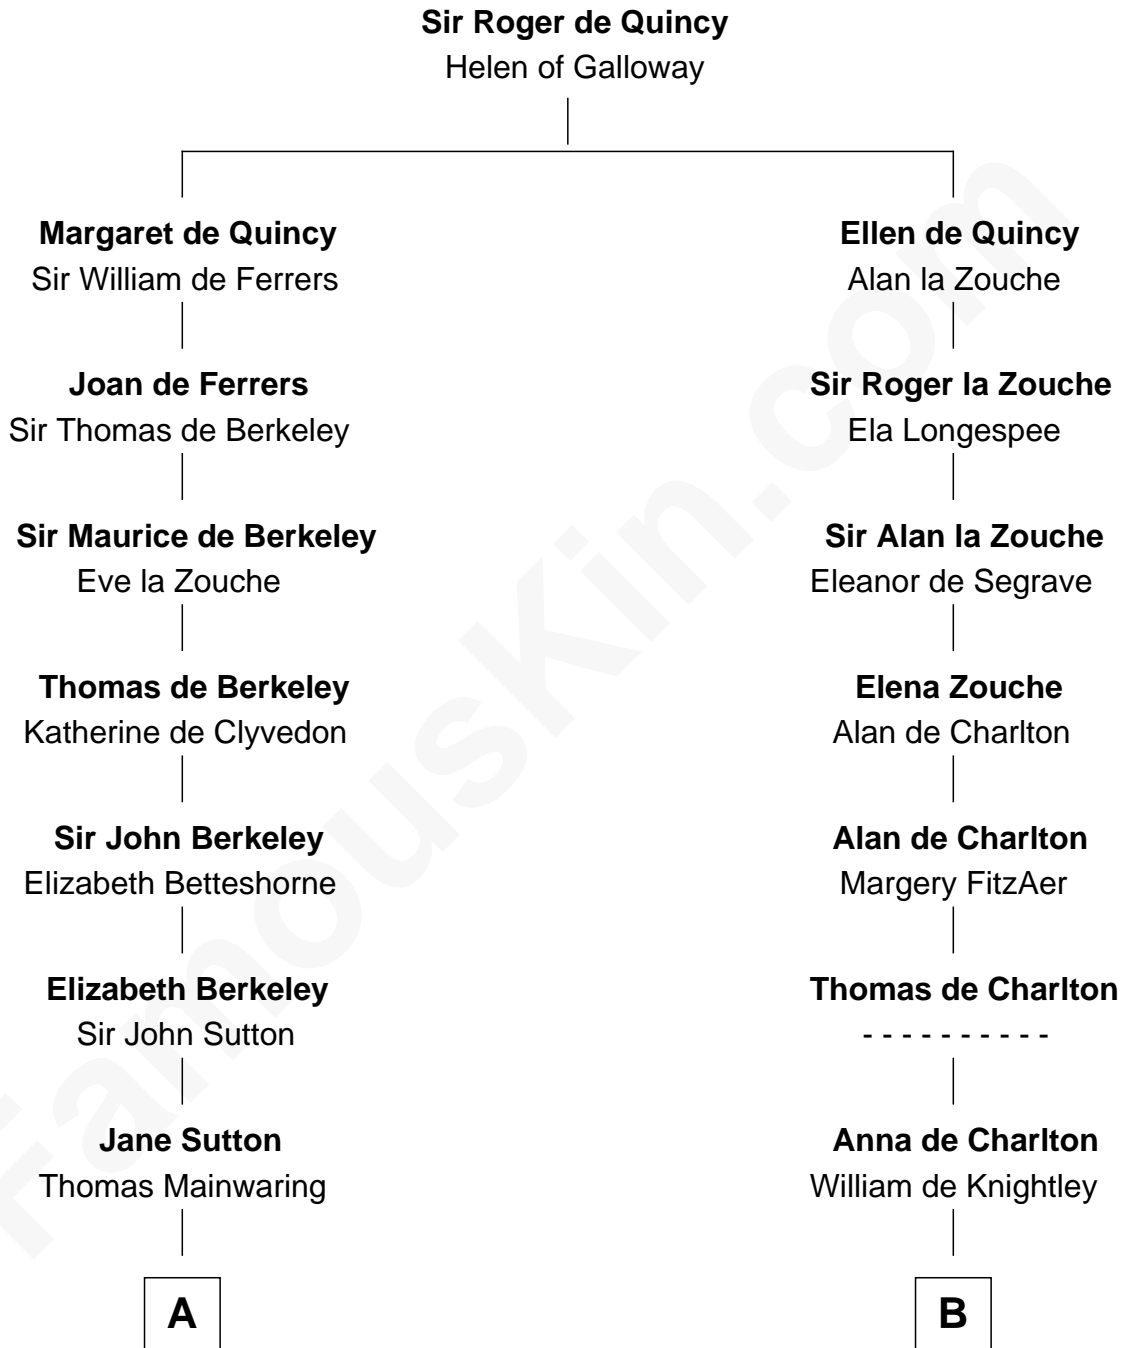

FamousKin.com
Relationship Chart of
Elizabeth Montgomery
 TV Actress - "Bewitched"

20th cousin 1 time removed of

Jay Gould
 American Railroad "Robber Baron"

C

Nathan Barney
Hannah Carey

Nathan Barney
Mary A. Deverell

Mary Weed Barney
Henry Montgomery

Henry Montgomery
Elizabeth Bryan Allen

Elizabeth Montgomery
TV Actress - "Bewitched"

D

Eleazer Osborn
Sarah Burr

Anna Osborn
Abraham Gould

John Burr Gould
Mary More

Jay Gould
"Robber Baron"