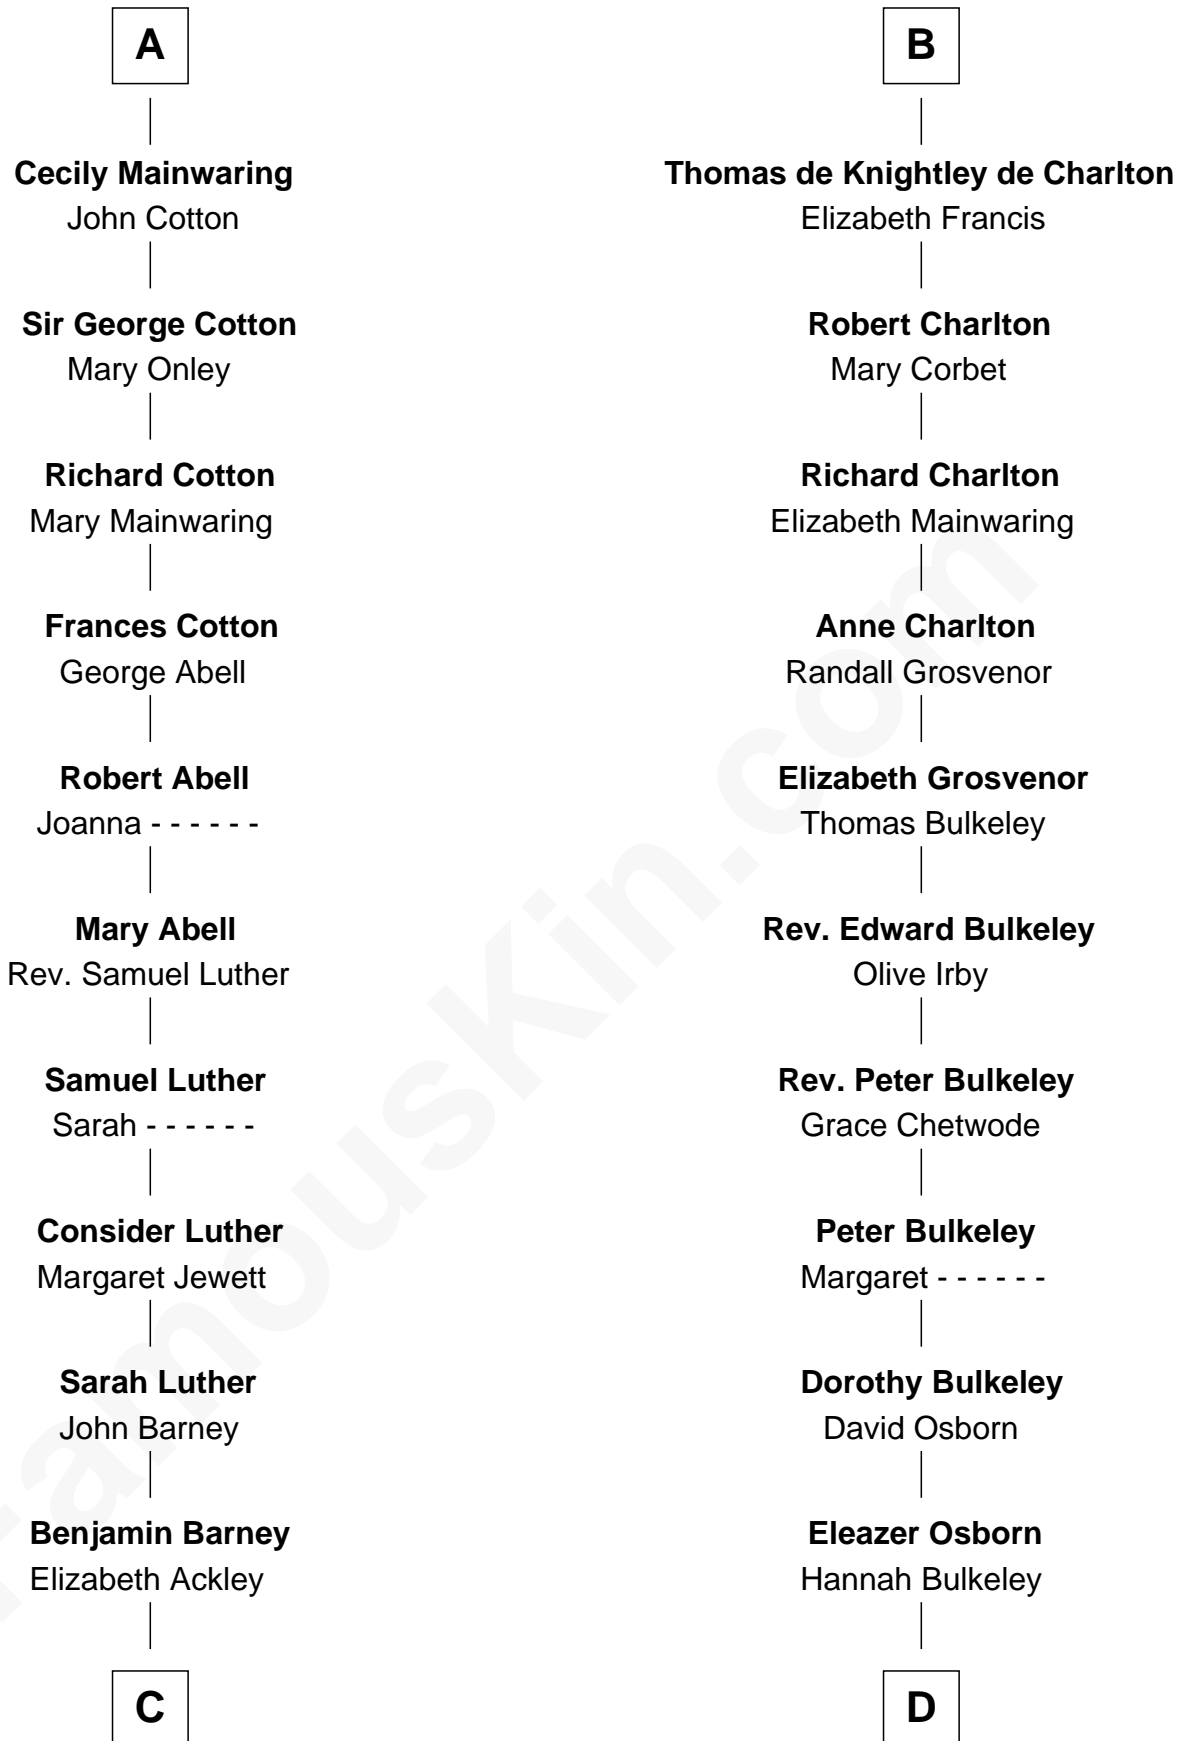

FamousKin.com
Relationship Chart of
Elizabeth Montgomery
 TV Actress - "Bewitched"

20th cousin 1 time removed of

Jay Gould
 American Railroad "Robber Baron"

C

Nathan Barney
Hannah Carey

Nathan Barney
Mary A. Deverell

Mary Weed Barney
Henry Montgomery

Henry Montgomery
Elizabeth Bryan Allen

Elizabeth Montgomery
TV Actress - "Bewitched"

D

Eleazer Osborn
Sarah Burr

Anna Osborn
Abraham Gould

John Burr Gould
Mary More

Jay Gould
"Robber Baron"