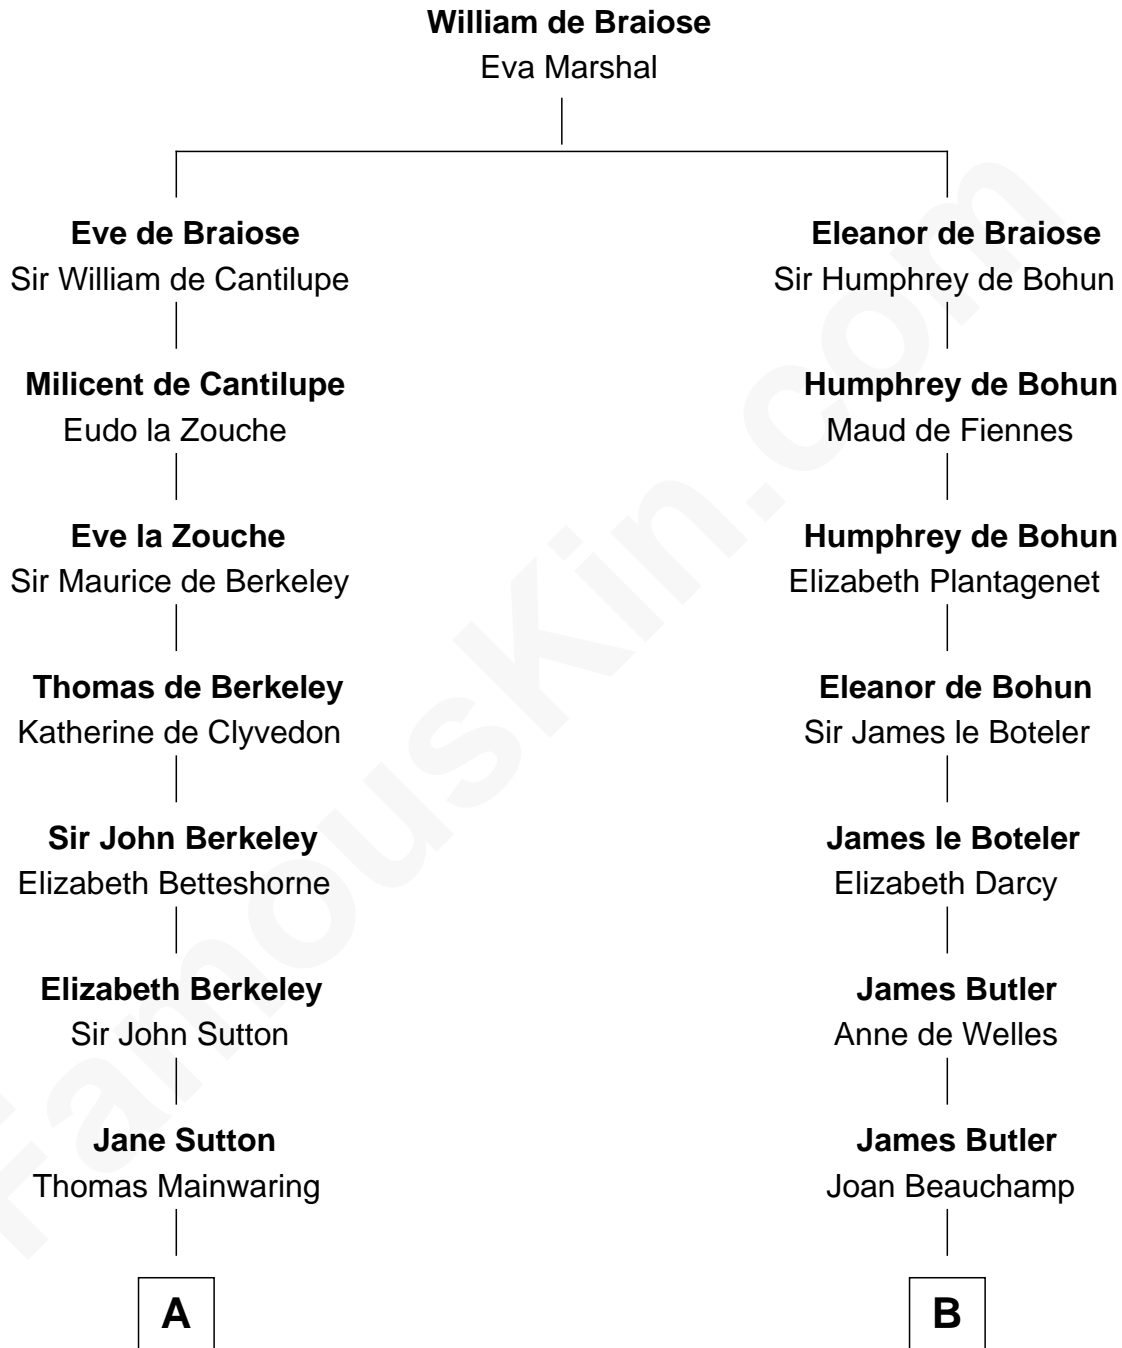

FamousKin.com
Relationship Chart of
Elizabeth Montgomery
 TV Actress - "Bewitched"

20th cousin 1 time removed of

Jay Gould
 American Railroad "Robber Baron"

C

Nathan Barney
Hannah Carey

Nathan Barney
Mary A. Deverell

Mary Weed Barney
Henry Montgomery

Henry Montgomery
Elizabeth Bryan Allen

Elizabeth Montgomery
TV Actress - "Bewitched"

D

Eleazer Osborn
Sarah Burr

Anna Osborn
Abraham Gould

John Burr Gould
Mary More

Jay Gould
"Robber Baron"