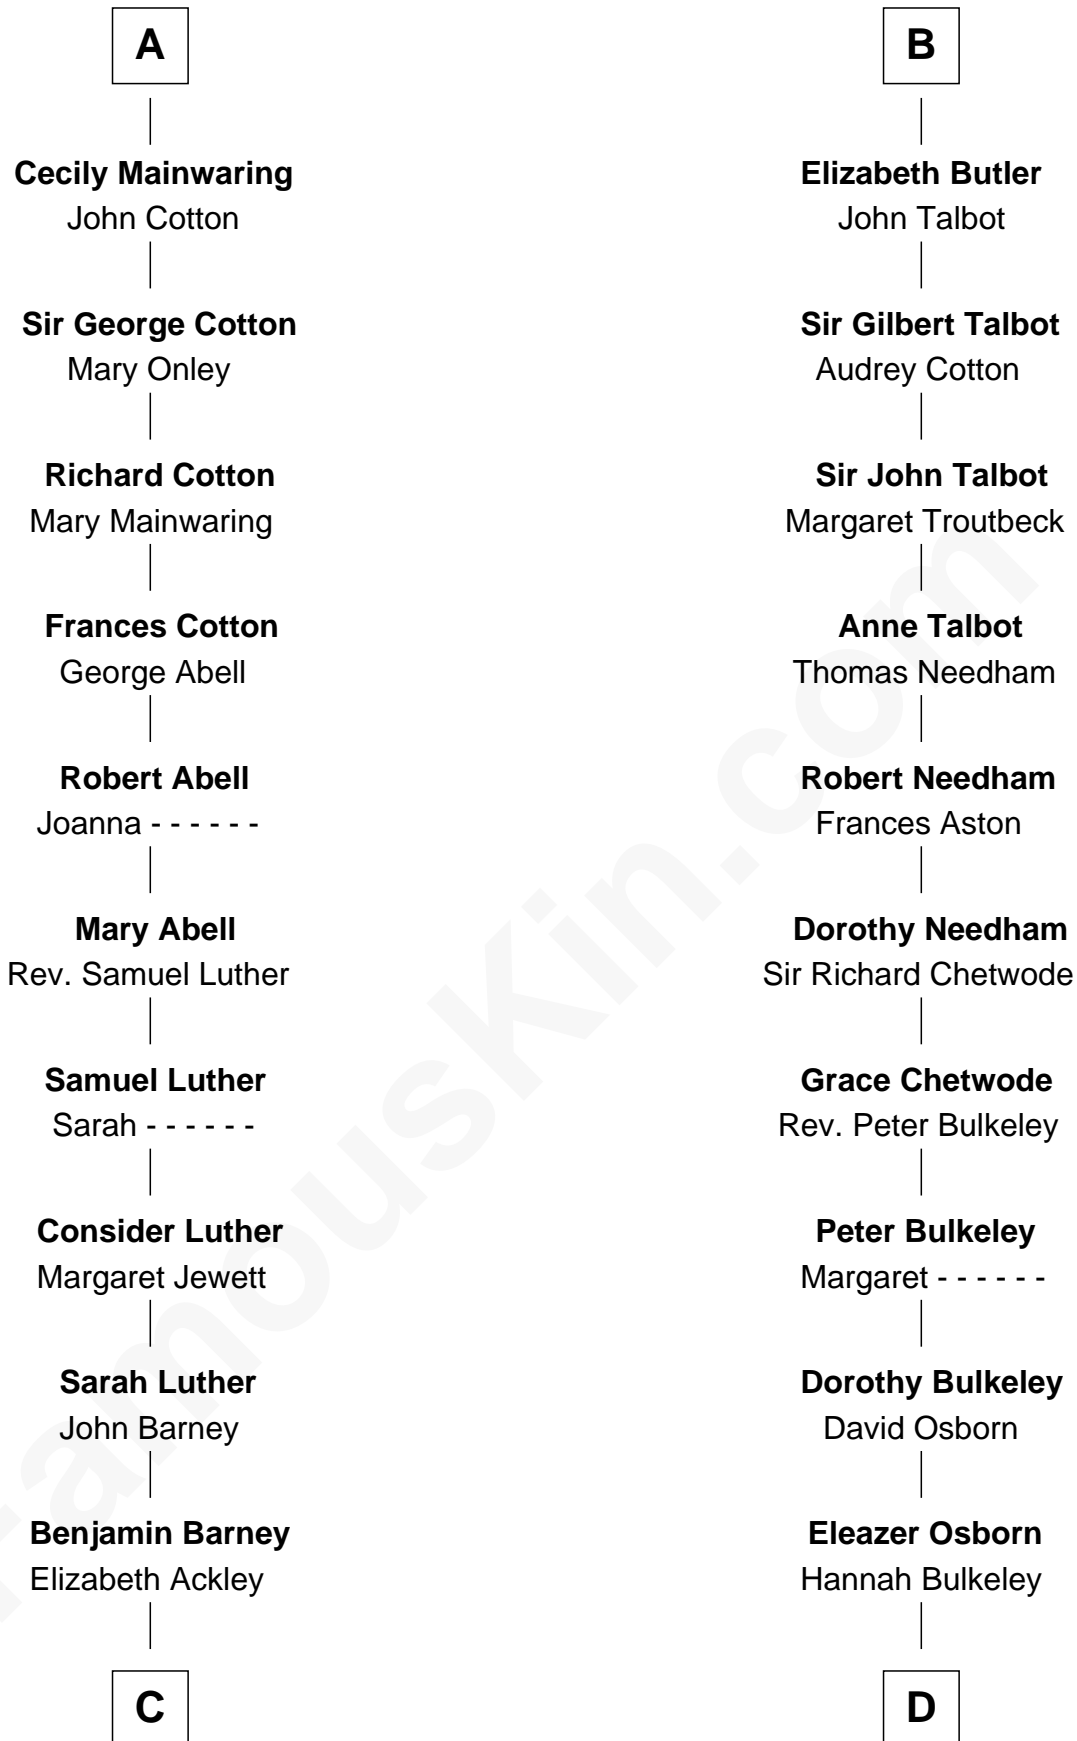

FamousKin.com
Relationship Chart of
Elizabeth Montgomery
 TV Actress - "Bewitched"

20th cousin 1 time removed of

Jay Gould
 American Railroad "Robber Baron"

C

Nathan Barney
Hannah Carey

Nathan Barney
Mary A. Deverell

Mary Weed Barney
Henry Montgomery

Henry Montgomery
Elizabeth Bryan Allen

Elizabeth Montgomery
TV Actress - "Bewitched"

D

Eleazer Osborn
Sarah Burr

Anna Osborn
Abraham Gould

John Burr Gould
Mary More

Jay Gould
"Robber Baron"