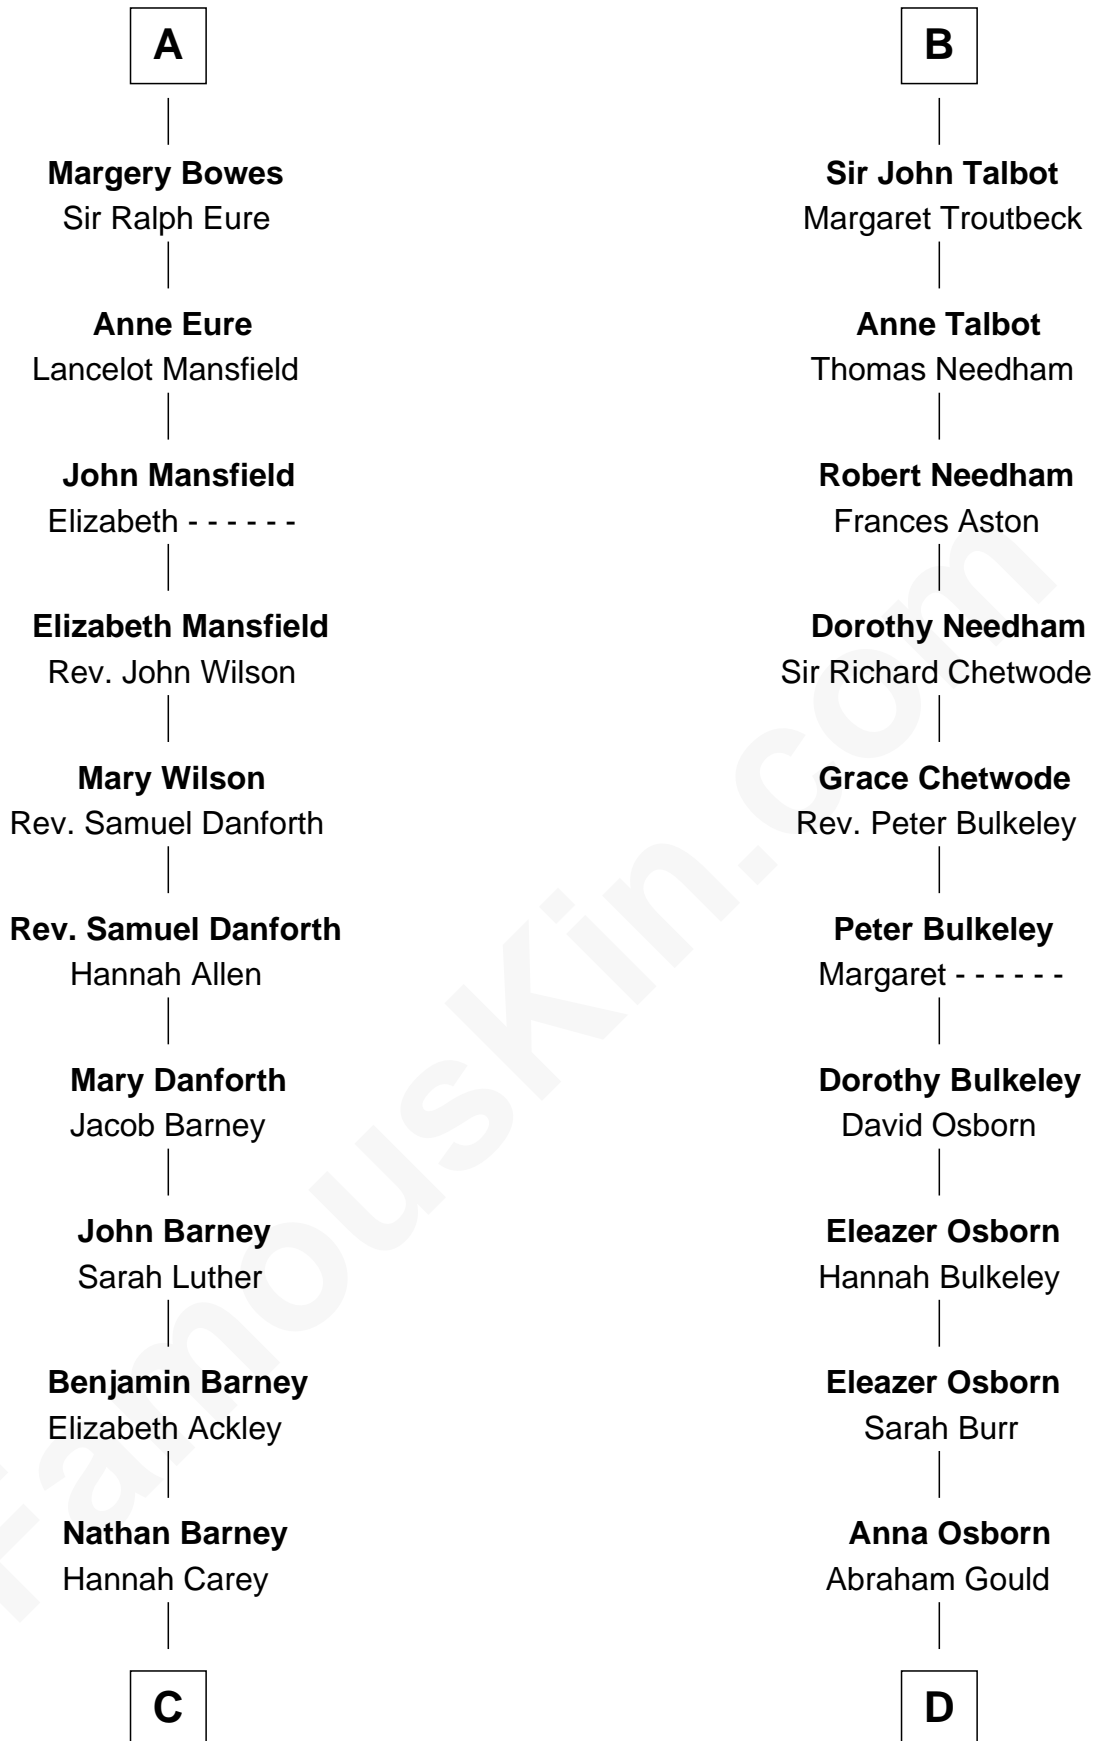

FamousKin.com
Relationship Chart of
Elizabeth Montgomery
TV Actress - "Bewitched"

18th cousin 2 times removed of
Jay Gould
American Railroad "Robber Baron"

FamousKin.com