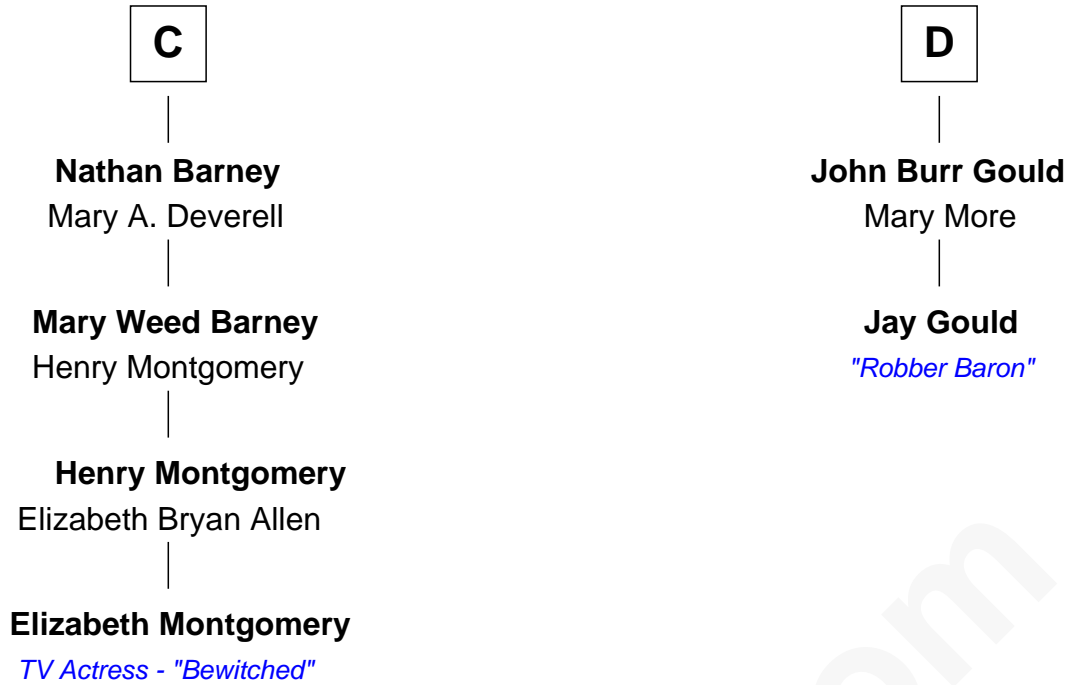

FamousKin.com
Relationship Chart of
Elizabeth Montgomery
TV Actress - "Bewitched"

18th cousin 2 times removed of
Jay Gould
American Railroad "Robber Baron"

FamousKin.com