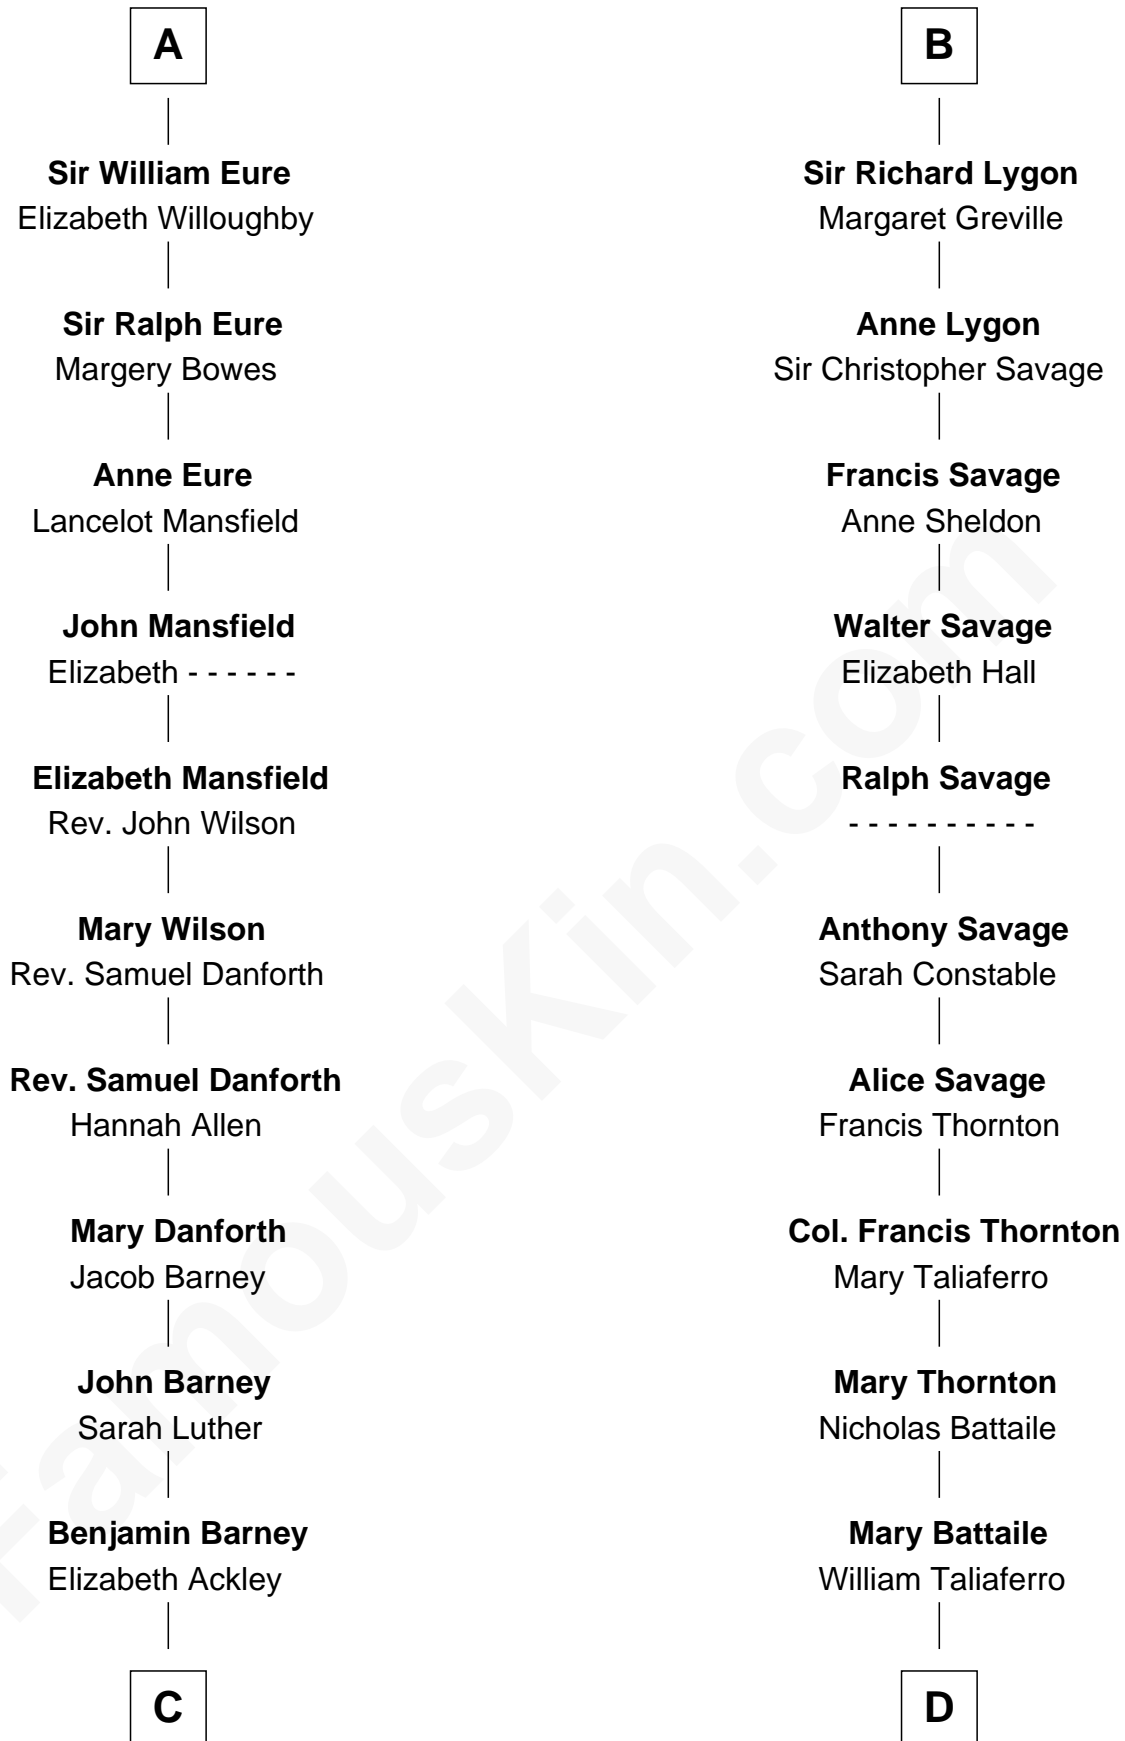

FamousKin.com
Relationship Chart of
Elizabeth Montgomery
 TV Actress - "Bewitched"

21st cousin of
General George C. Marshall
 Author of "The Marshall Plan"

C

Nathan Barney
Hannah Carey

Nathan Barney
Mary A. Deverell

Mary Weed Barney
Henry Montgomery

Henry Montgomery
Elizabeth Bryan Allen

Elizabeth Montgomery
TV Actress - "Bewitched"

D

Nicholas Taliaferro
Ann Champe Taliaferro

Matilda Battaile Taliaferro
Martin Marshall