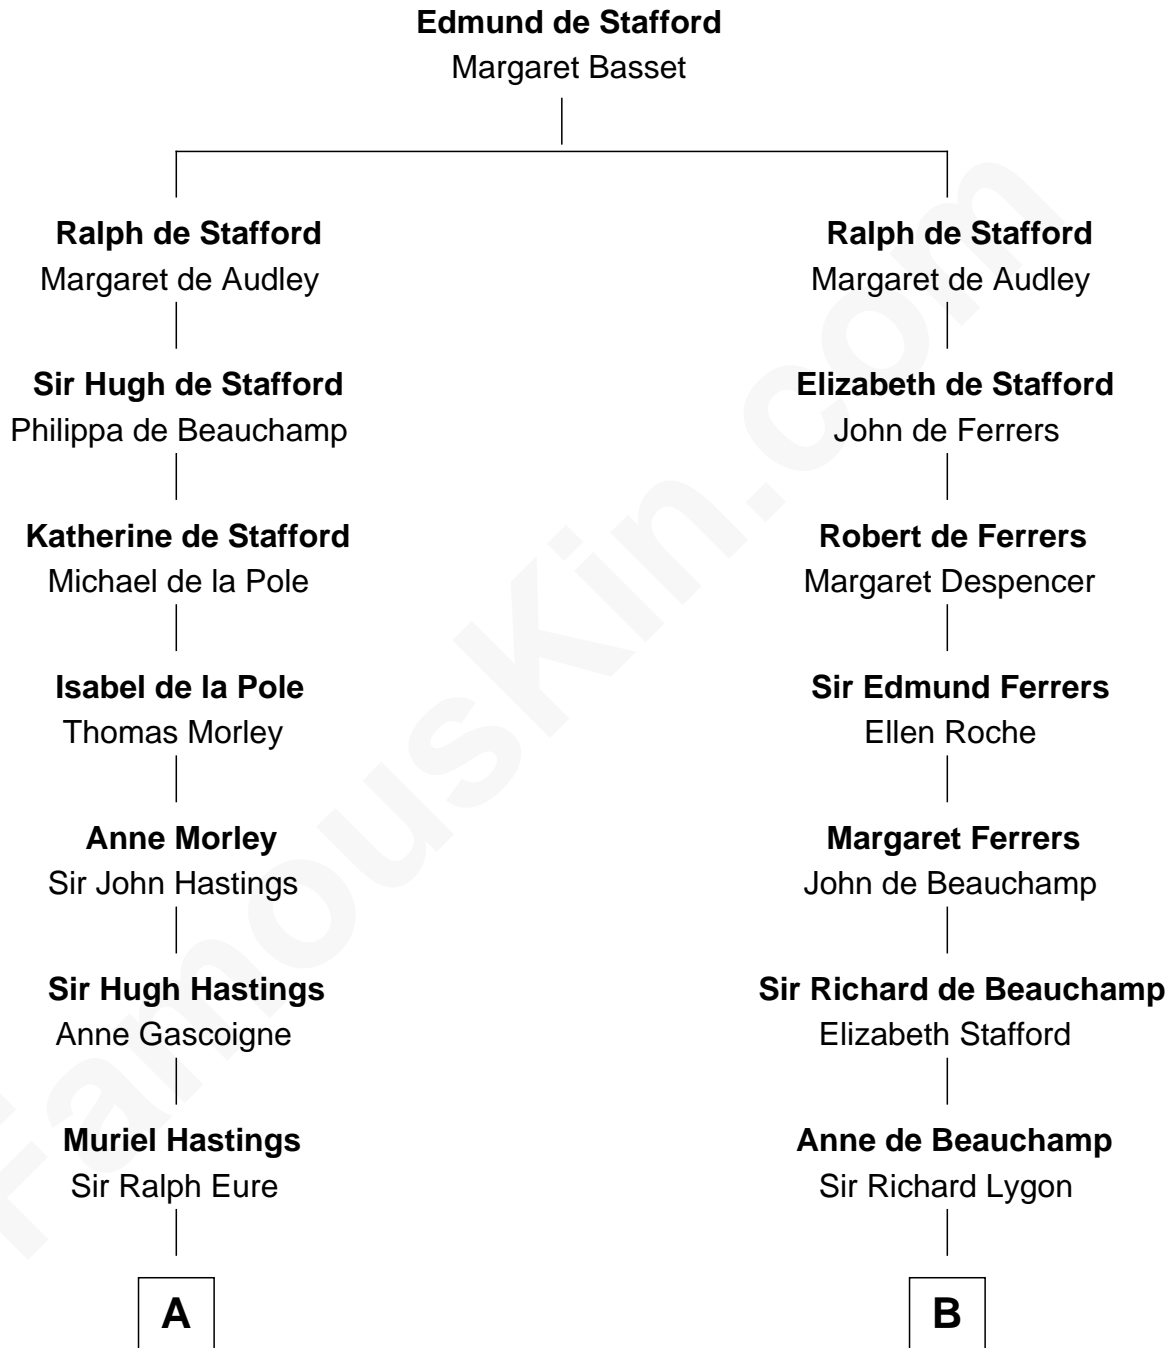

FamousKin.com
Relationship Chart of
Elizabeth Montgomery
 TV Actress - "Bewitched"

21st cousin of
General George C. Marshall
 Author of "The Marshall Plan"

C

Nathan Barney
Hannah Carey

Nathan Barney
Mary A. Deverell

Mary Weed Barney
Henry Montgomery

Henry Montgomery
Elizabeth Bryan Allen

Elizabeth Montgomery
TV Actress - "Bewitched"

D

Nicholas Taliaferro
Ann Champe Taliaferro

Matilda Battaile Taliaferro
Martin Marshall