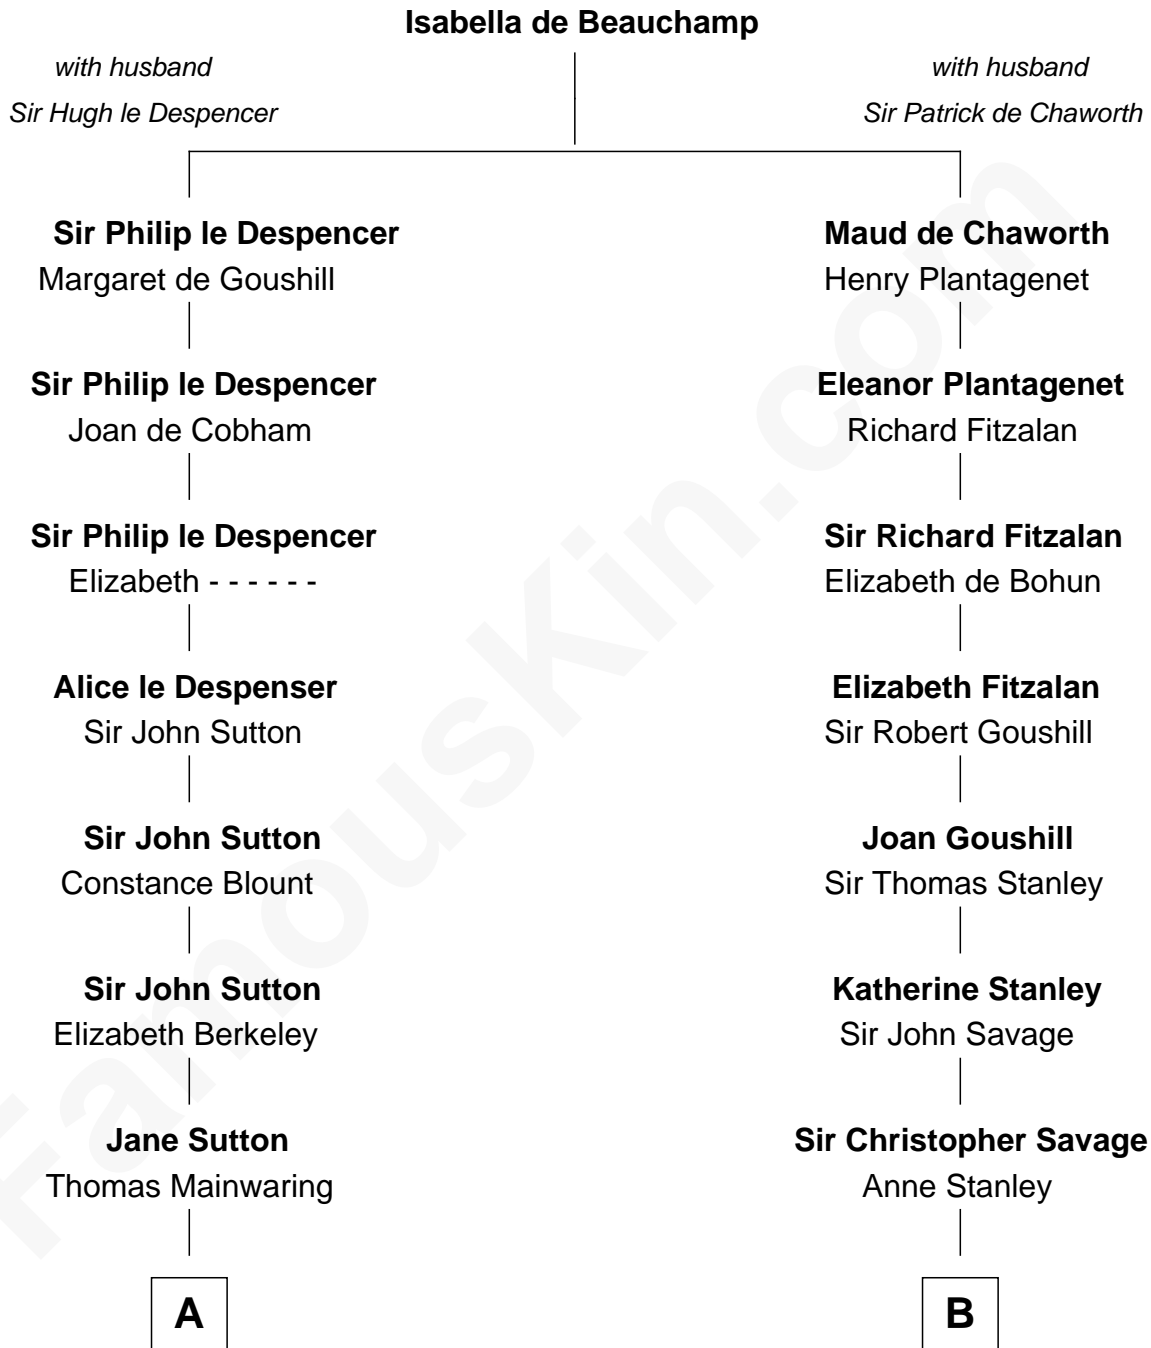

**FamousKin.com**  
**Relationship Chart of**  
**Elizabeth Montgomery**  
*TV Actress - "Bewitched"*

**20th cousin 1 time removed of**  
**General George C. Marshall**  
*Author of "The Marshall Plan"*

**C**

**Nathan Barney**  
Hannah Carey

**Nathan Barney**  
Mary A. Deverell

**Mary Weed Barney**  
Henry Montgomery

**Henry Montgomery**  
Elizabeth Bryan Allen

**Elizabeth Montgomery**  
*TV Actress - "Bewitched"*