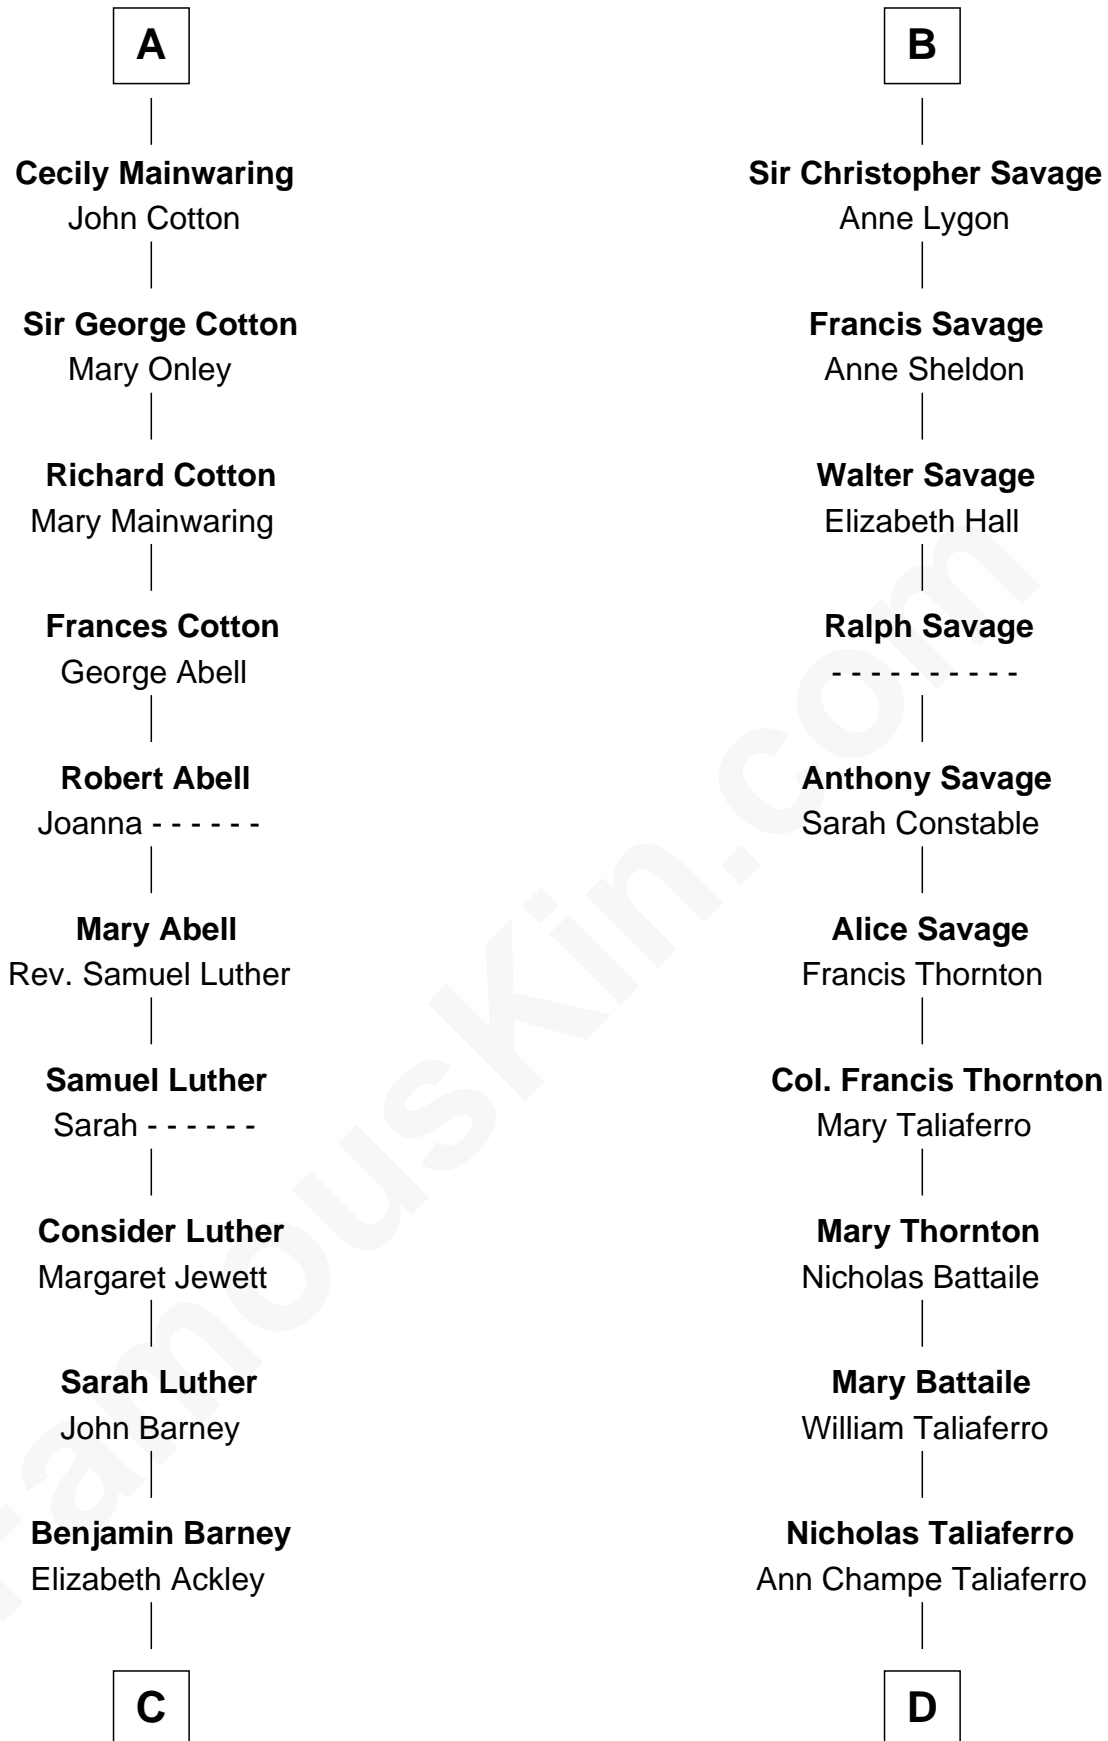

**FamousKin.com**  
**Relationship Chart of**  
**Elizabeth Montgomery**  
*TV Actress - "Bewitched"*

**20th cousin 1 time removed of**  
**General George C. Marshall**  
*Author of "The Marshall Plan"*

**C**

**Nathan Barney**  
Hannah Carey

**Nathan Barney**  
Mary A. Deverell

**Mary Weed Barney**  
Henry Montgomery

**Henry Montgomery**  
Elizabeth Bryan Allen

**Elizabeth Montgomery**  
*TV Actress - "Bewitched"*

**D**

**Matilda Battaile Taliaferro**  
Martin Marshall

**William Champe Marshall**  
Susan Myers

**George Catlett Marshall**  
Laura Emily Bradford

**General George C. Marshall**  
*U.S. Army - World War II*