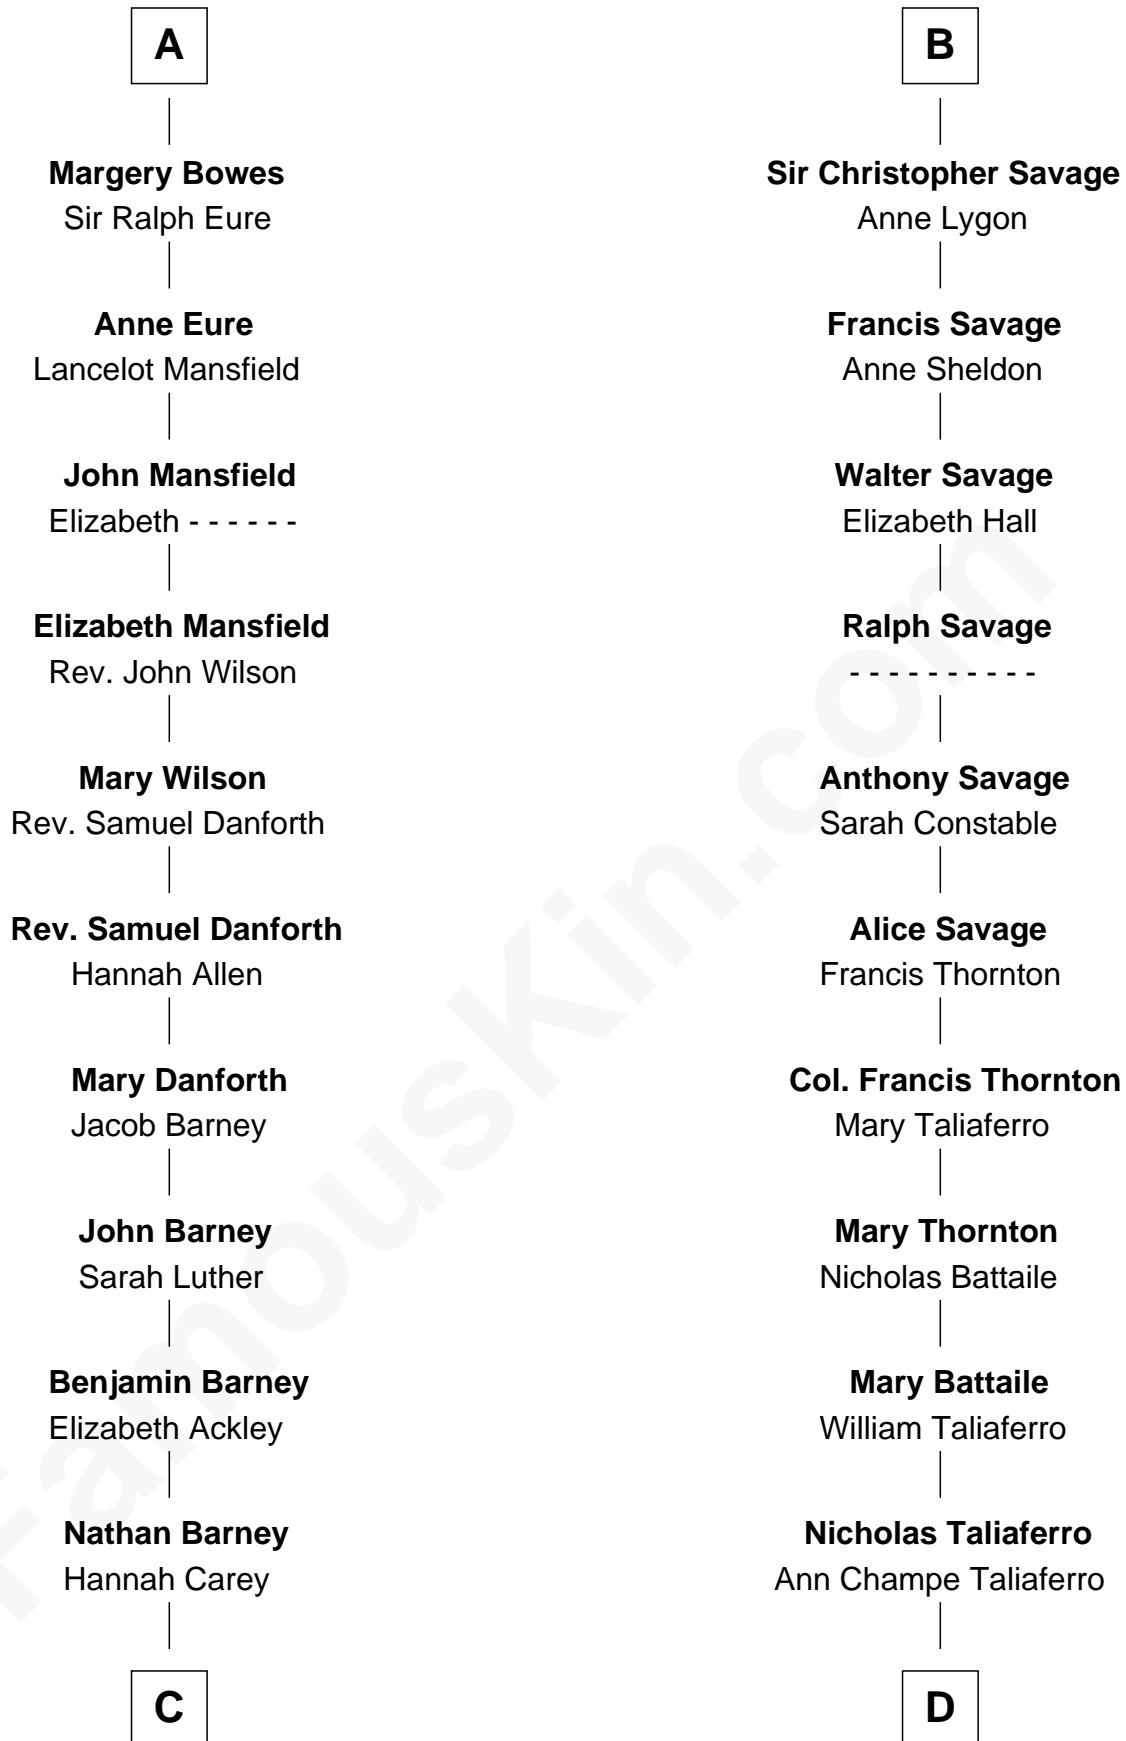

FamousKin.com
Relationship Chart of
Elizabeth Montgomery
TV Actress - "Bewitched"

20th cousin of
General George C. Marshall
Author of "The Marshall Plan"

C

Nathan Barney
Mary A. Deverell

Mary Weed Barney
Henry Montgomery

Henry Montgomery
Elizabeth Bryan Allen

Elizabeth Montgomery
TV Actress - "Bewitched"

D

Matilda Battaile Taliaferro
Martin Marshall

William Champe Marshall
Susan Myers

George Catlett Marshall
Laura Emily Bradford