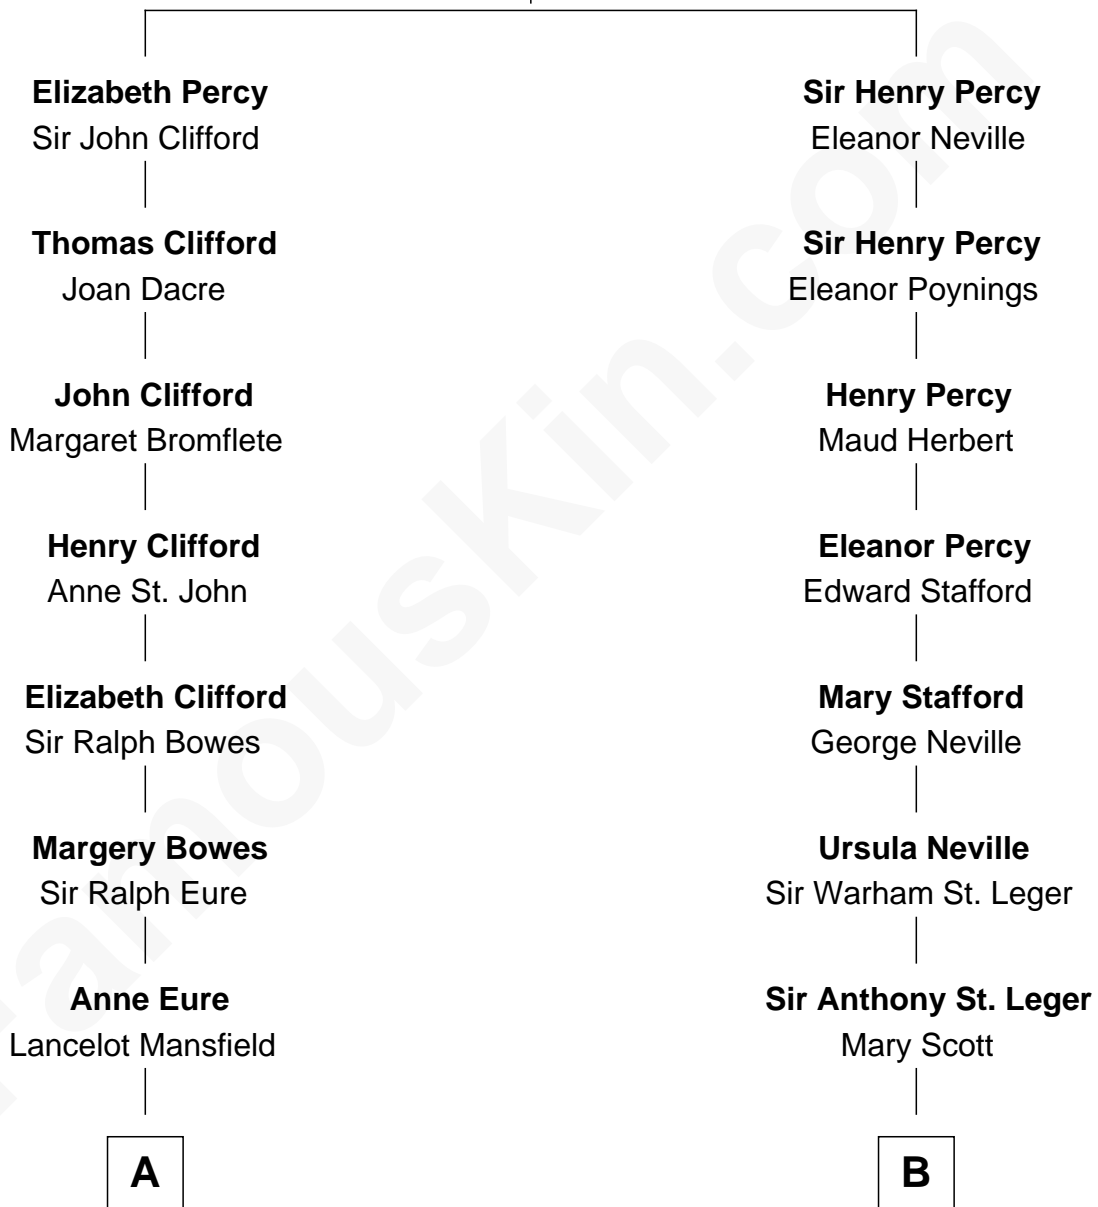

FamousKin.com Relationship Chart of

Elizabeth Montgomery

TV Actress - "Bewitched"

17th cousin 1 time removed of

Harry F. Byrd

50th Governor of Virginia

Sir Henry Percy
Elizabeth Mortimer

C

Henry Montgomery
Elizabeth Bryan Allen

Elizabeth Montgomery
TV Actress - "Bewitched"

FamousKin.com