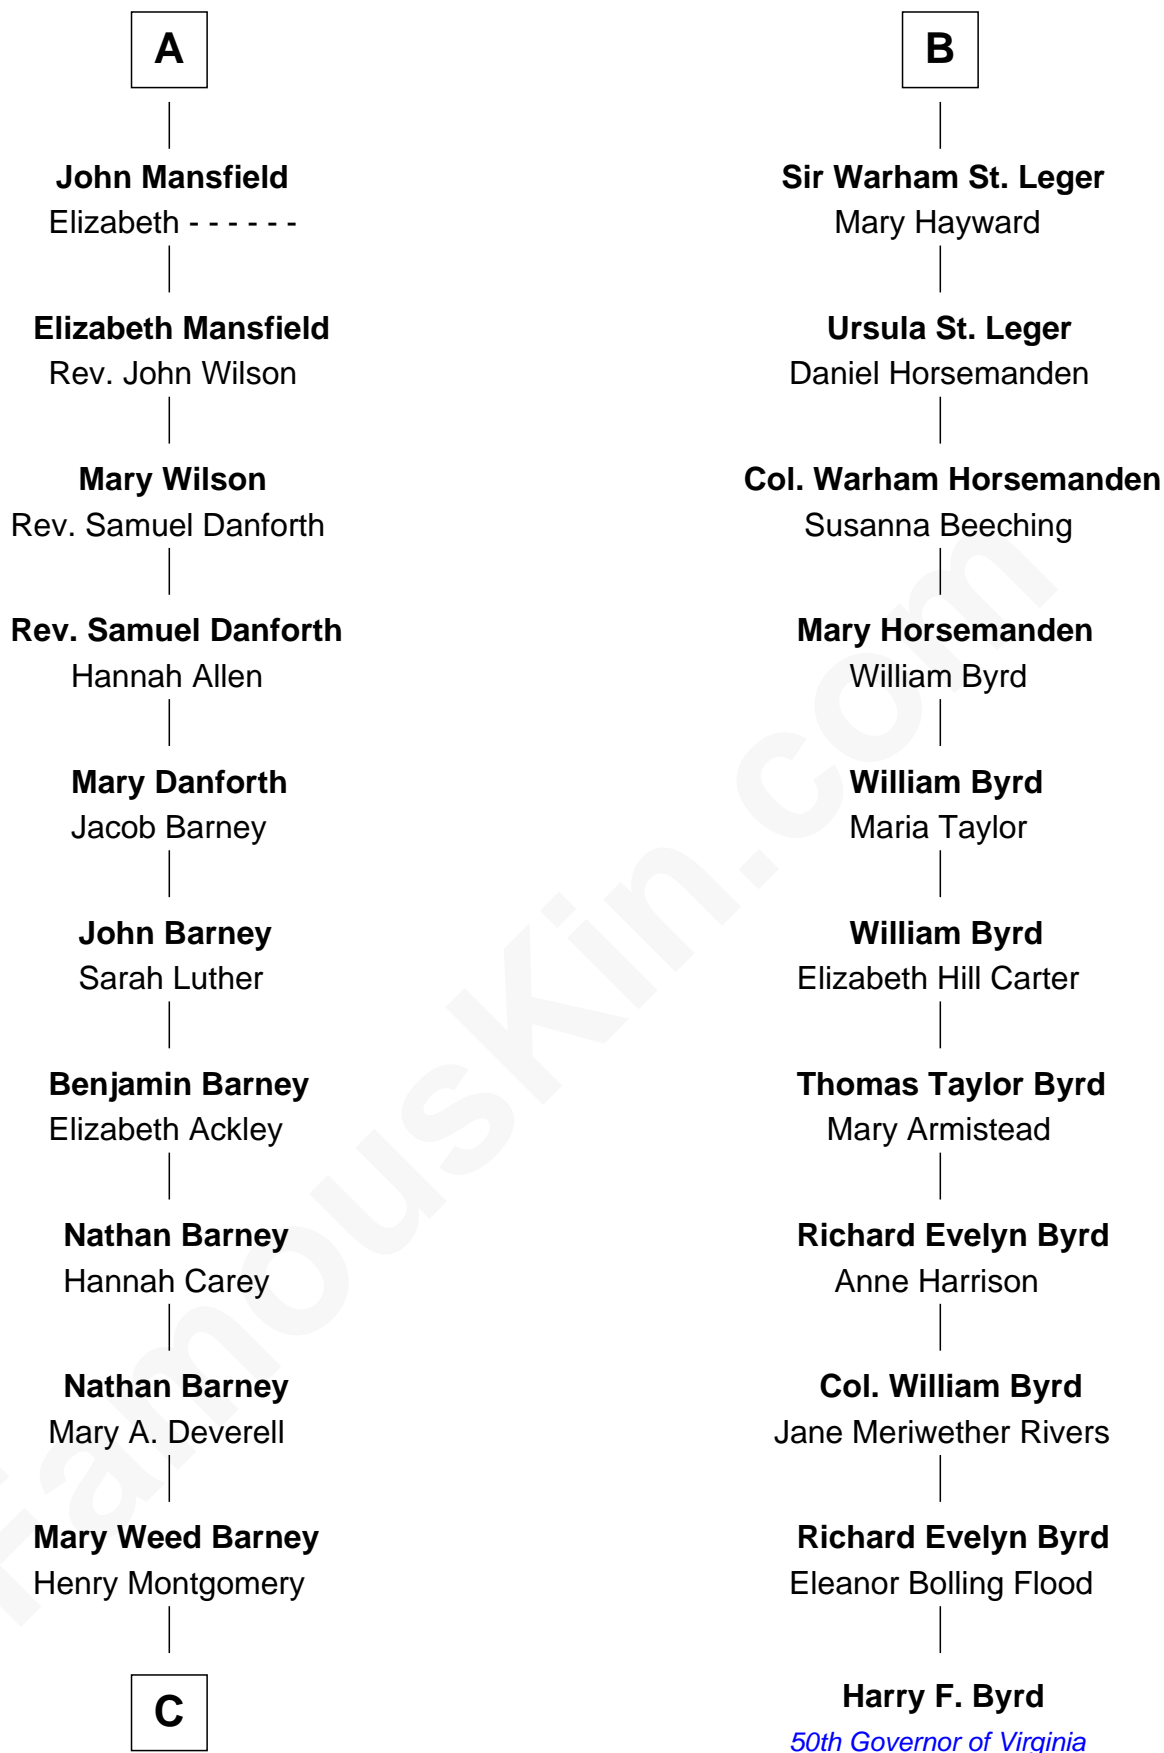

FamousKin.com Relationship Chart of

Elizabeth Montgomery

TV Actress - "Bewitched"

17th cousin 1 time removed of

Harry F. Byrd

50th Governor of Virginia

Sir Henry Percy
Elizabeth Mortimer

C

Henry Montgomery
Elizabeth Bryan Allen

Elizabeth Montgomery
TV Actress - "Bewitched"

FamousKin.com