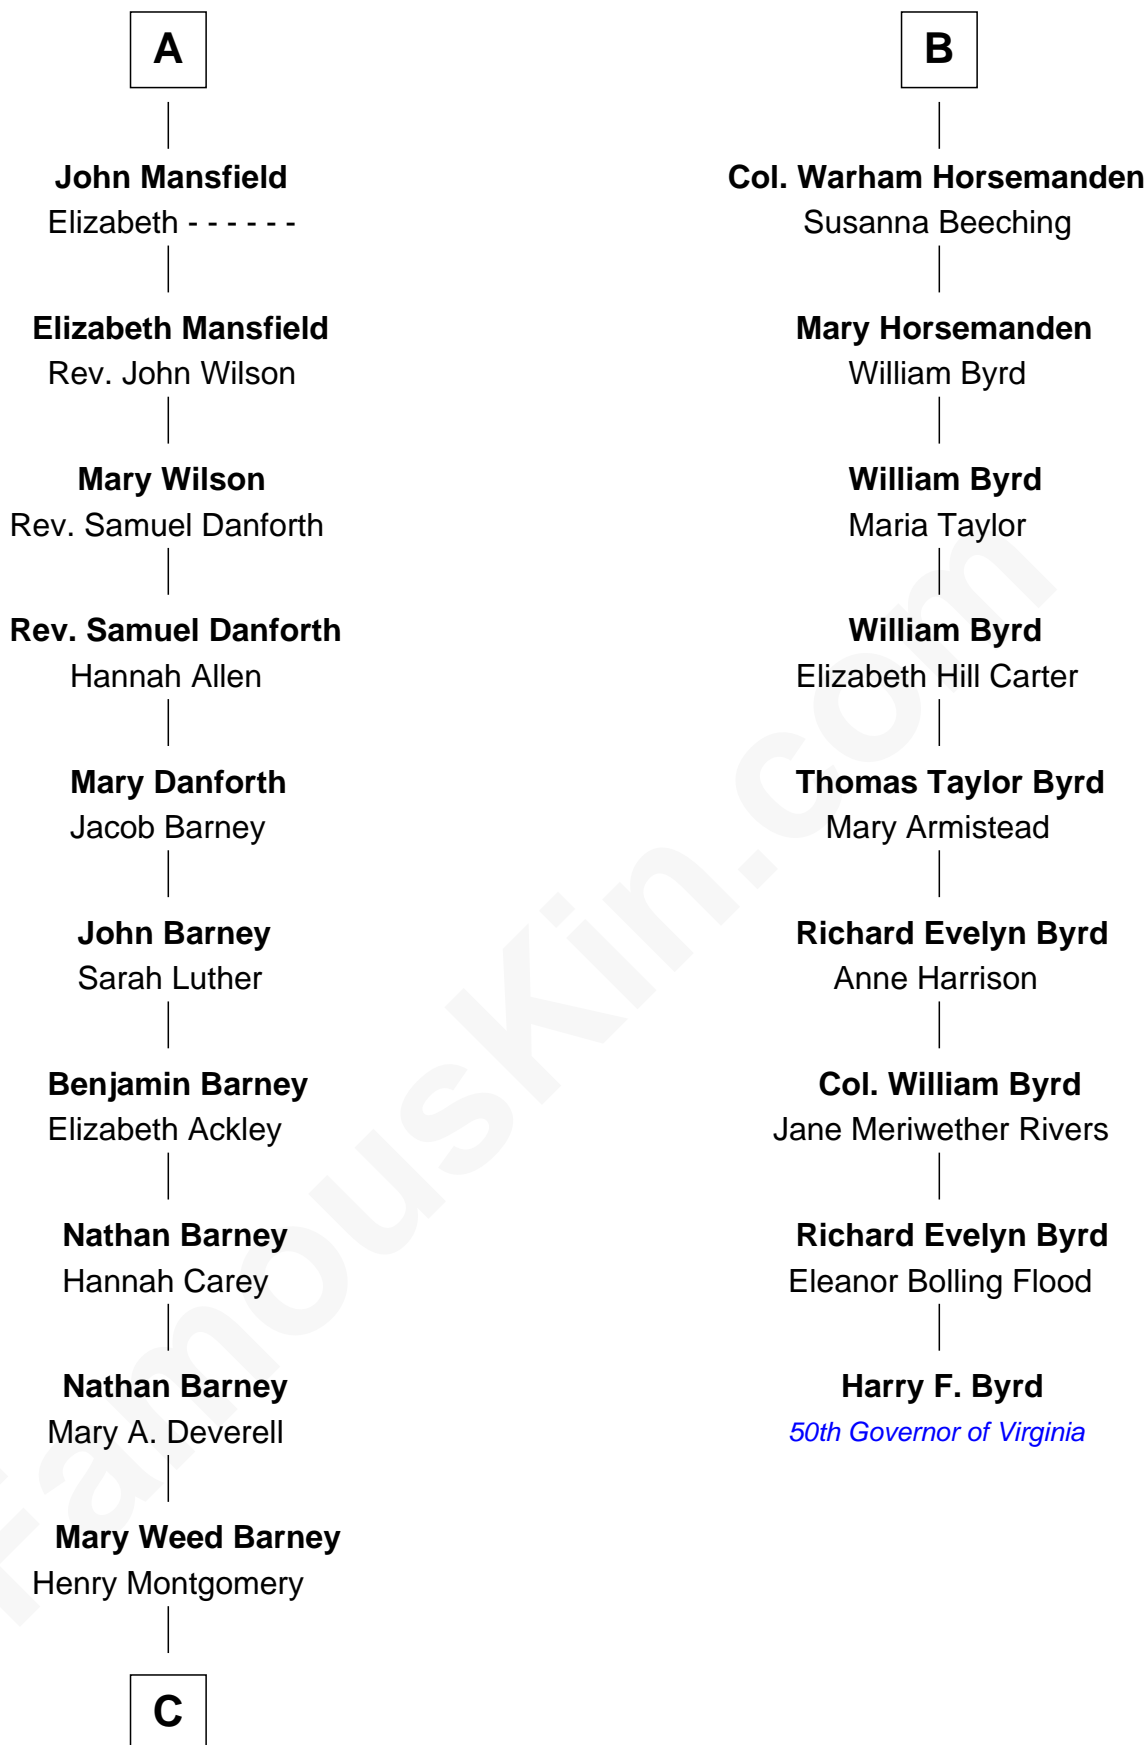

FamousKin.com
Relationship Chart of
Elizabeth Montgomery
TV Actress - "Bewitched"

15th cousin 3 times removed of

Harry F. Byrd
50th Governor of Virginia

C

Henry Montgomery
Elizabeth Bryan Allen

Elizabeth Montgomery
TV Actress - "Bewitched"

FamousKin.com