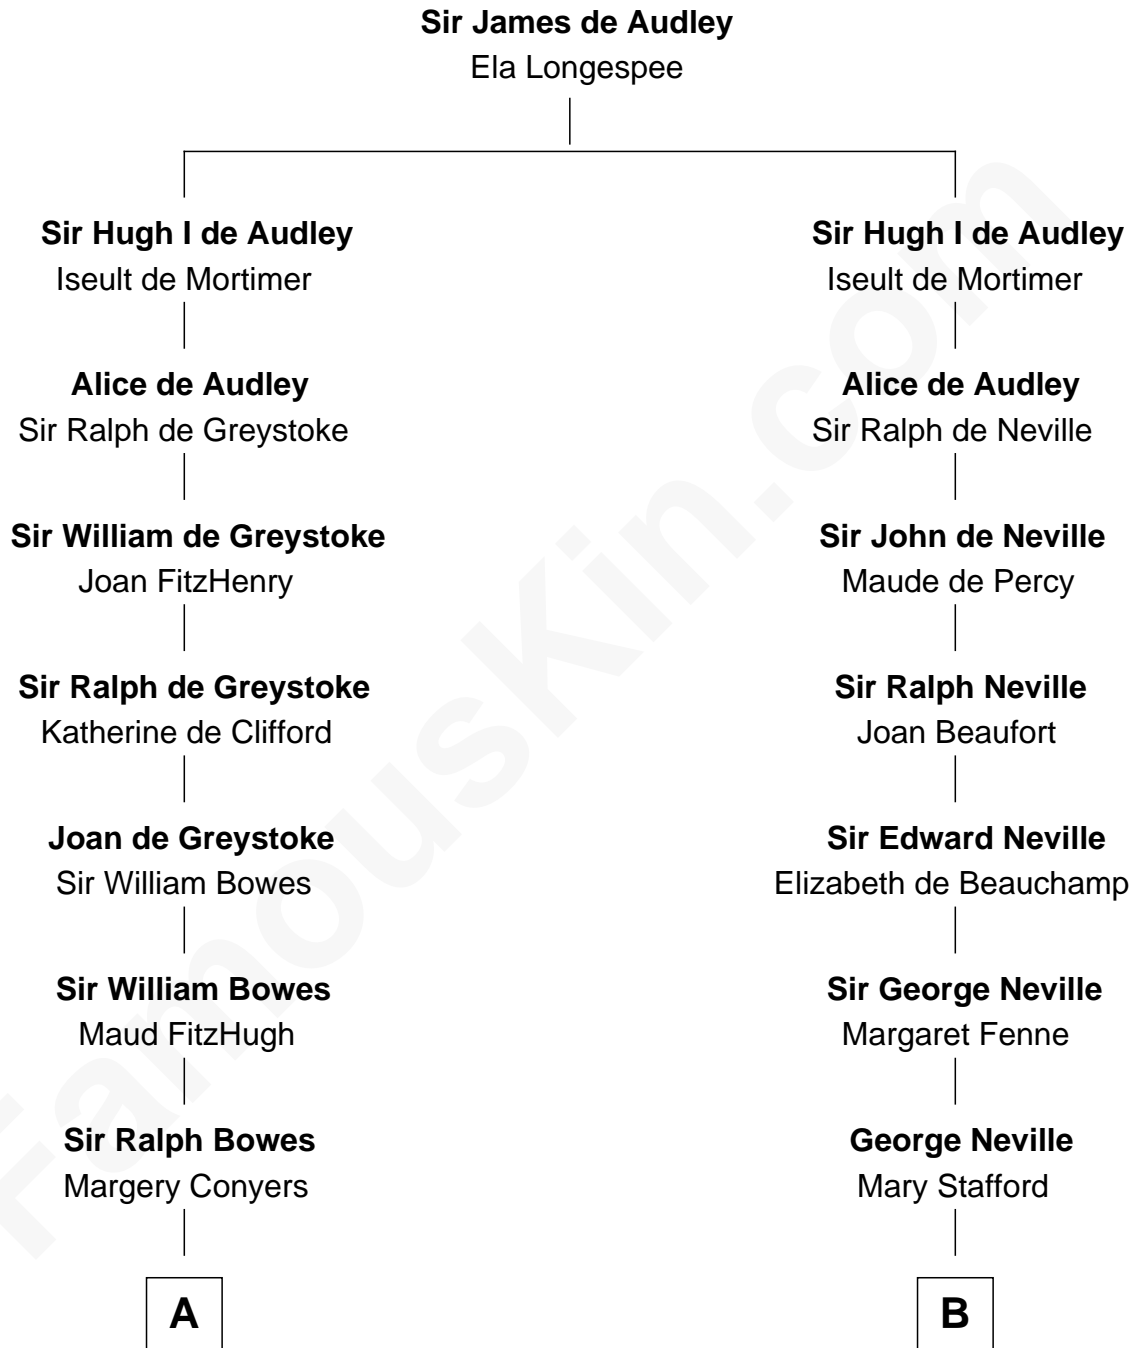

FamousKin.com
Relationship Chart of
Elizabeth Montgomery
TV Actress - "Bewitched"

19th cousin 2 times removed of

Harry F. Byrd
50th Governor of Virginia

C

Nathan Barney
Hannah Carey

Nathan Barney
Mary A. Deverell

Mary Weed Barney
Henry Montgomery

Henry Montgomery
Elizabeth Bryan Allen

Elizabeth Montgomery
TV Actress - "Bewitched"

D

Col. William Byrd
Jane Meriwether Rivers

Richard Evelyn Byrd
Eleanor Bolling Flood

Harry F. Byrd
50th Governor of Virginia