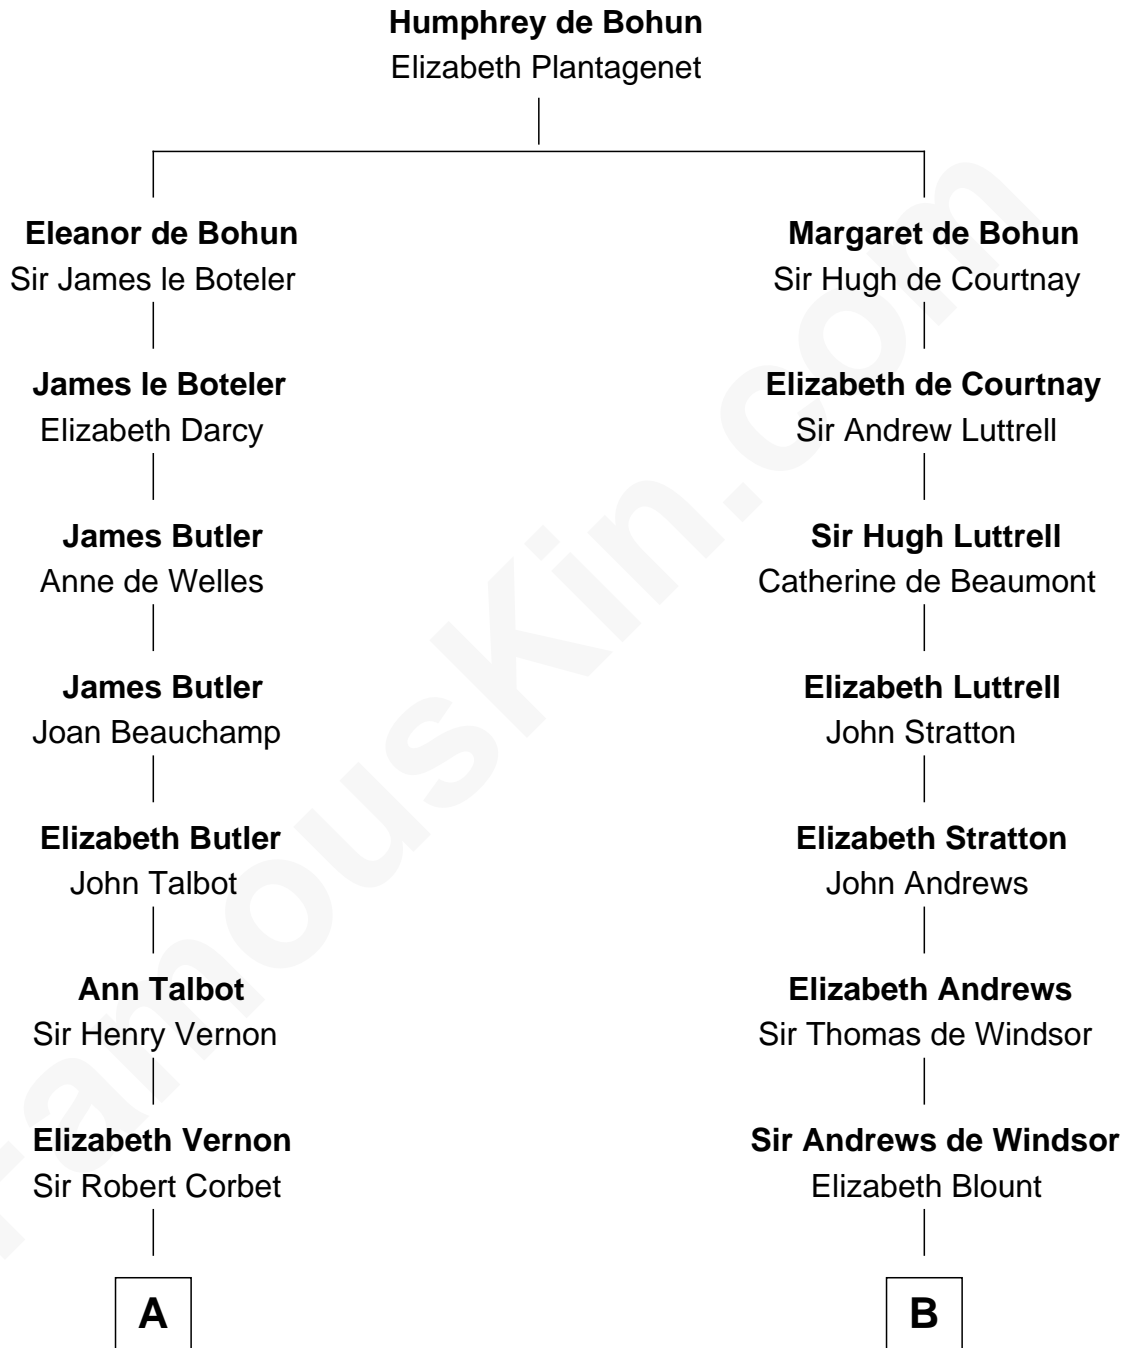

FamousKin.com
Relationship Chart of
Elizabeth Montgomery
TV Actress - "Bewitched"

18th cousin 3 times removed of

Harry F. Byrd
50th Governor of Virginia

C

Nathan Barney
Hannah Carey

Nathan Barney
Mary A. Deverell

Mary Weed Barney
Henry Montgomery

Henry Montgomery
Elizabeth Bryan Allen

Elizabeth Montgomery
TV Actress - "Bewitched"

D

Richard Evelyn Byrd
Eleanor Bolling Flood

Harry F. Byrd
50th Governor of Virginia

FamousKin.com