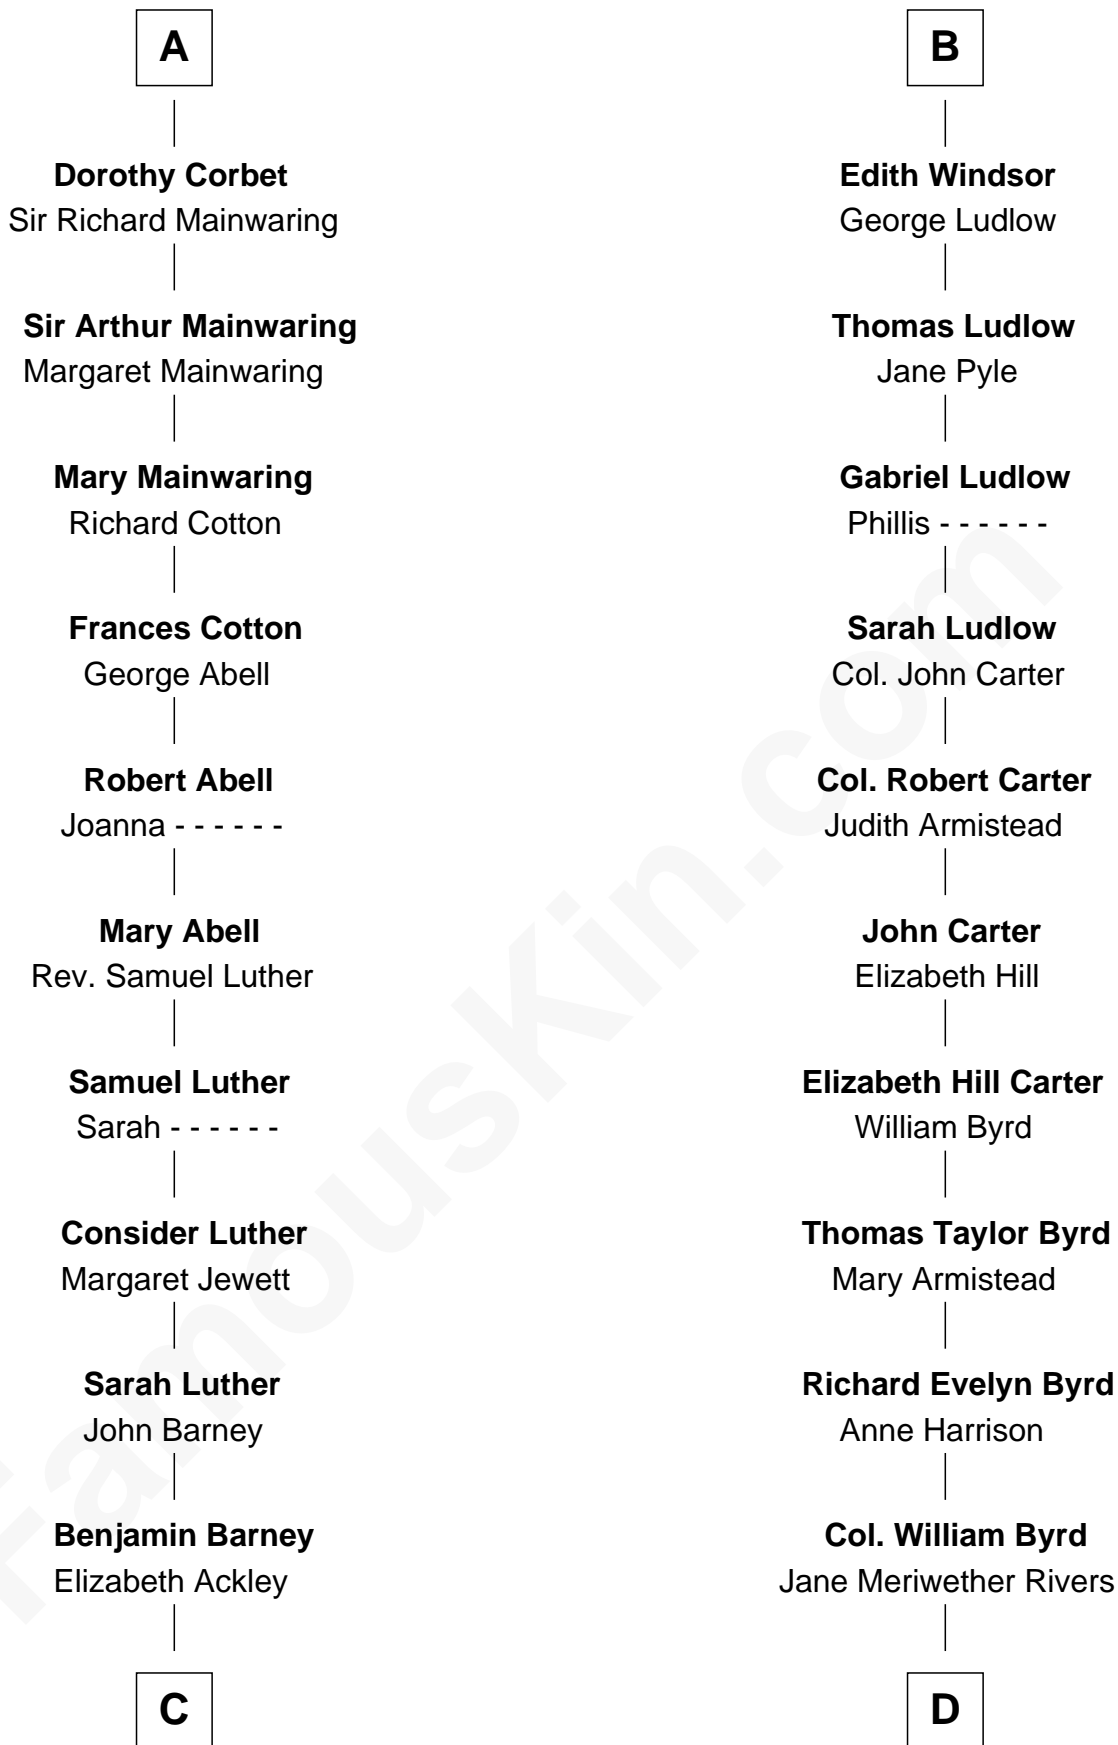

FamousKin.com
Relationship Chart of
Elizabeth Montgomery
TV Actress - "Bewitched"

18th cousin 3 times removed of

Harry F. Byrd
50th Governor of Virginia

C

Nathan Barney
Hannah Carey

Nathan Barney
Mary A. Deverell

Mary Weed Barney
Henry Montgomery

Henry Montgomery
Elizabeth Bryan Allen

Elizabeth Montgomery
TV Actress - "Bewitched"

D

Richard Evelyn Byrd
Eleanor Bolling Flood

Harry F. Byrd
50th Governor of Virginia

FamousKin.com