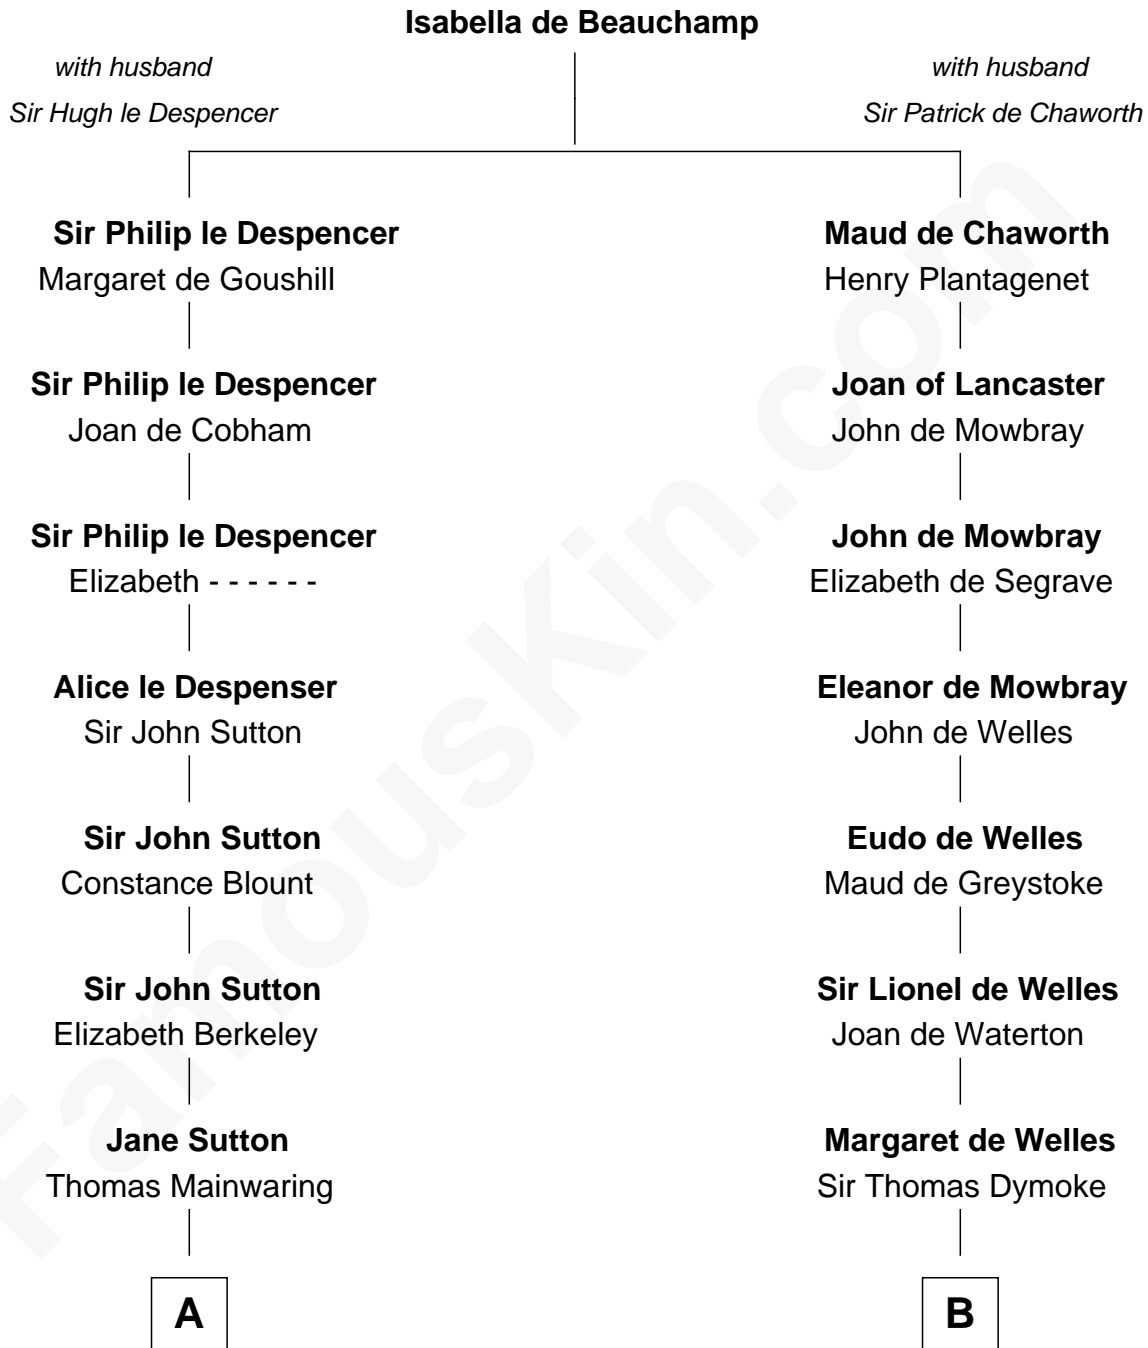

FamousKin.com
Relationship Chart of
Elizabeth Montgomery
TV Actress - "Bewitched"

16th cousin 5 times removed of

Meriwether Lewis
Lewis and Clark Expedition

C

—
Nathan Barney

Hannah Carey

—
Nathan Barney

Mary A. Deverell

—
Mary Weed Barney

Henry Montgomery

—
Henry Montgomery

Elizabeth Bryan Allen

—
Elizabeth Montgomery

TV Actress - "Bewitched"

FamousKin.com