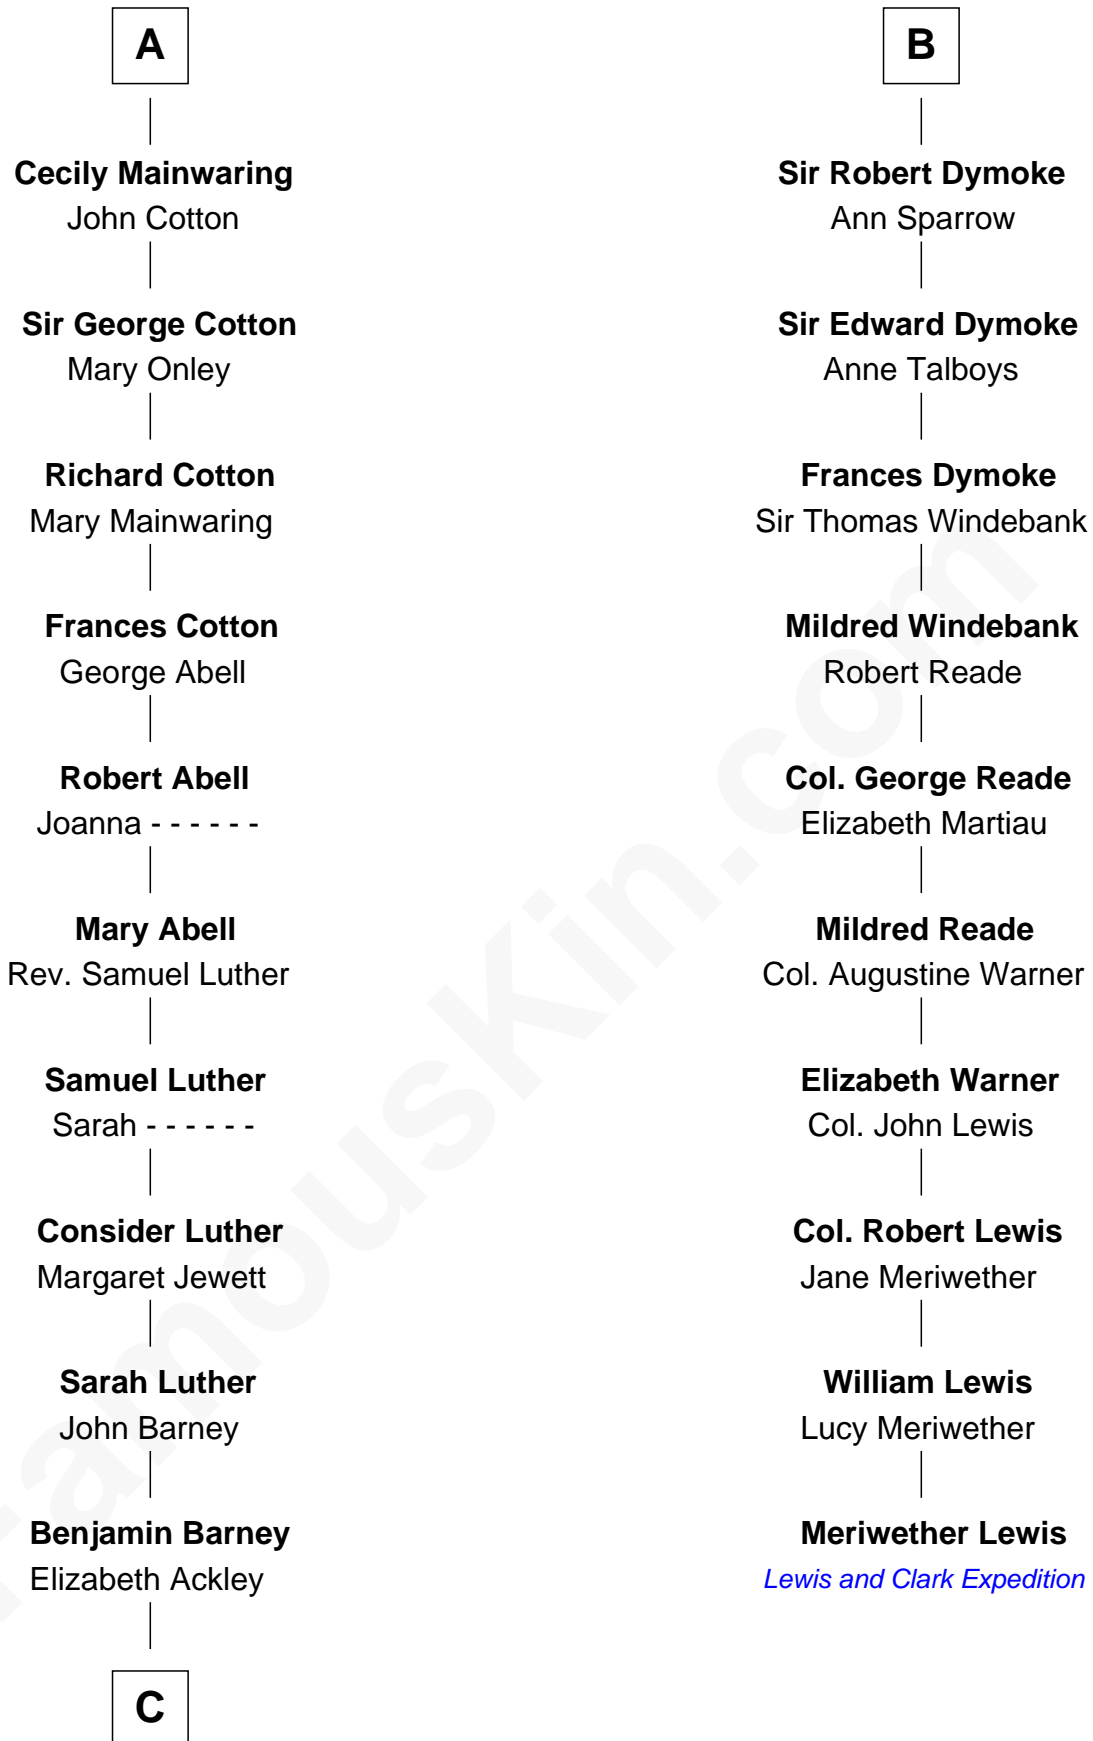

FamousKin.com
Relationship Chart of
Elizabeth Montgomery
TV Actress - "Bewitched"

16th cousin 5 times removed of

Meriwether Lewis
Lewis and Clark Expedition

C

—
Nathan Barney

Hannah Carey

—
Nathan Barney

Mary A. Deverell

—
Mary Weed Barney

Henry Montgomery

—
Henry Montgomery

Elizabeth Bryan Allen

—
Elizabeth Montgomery

TV Actress - "Bewitched"

FamousKin.com