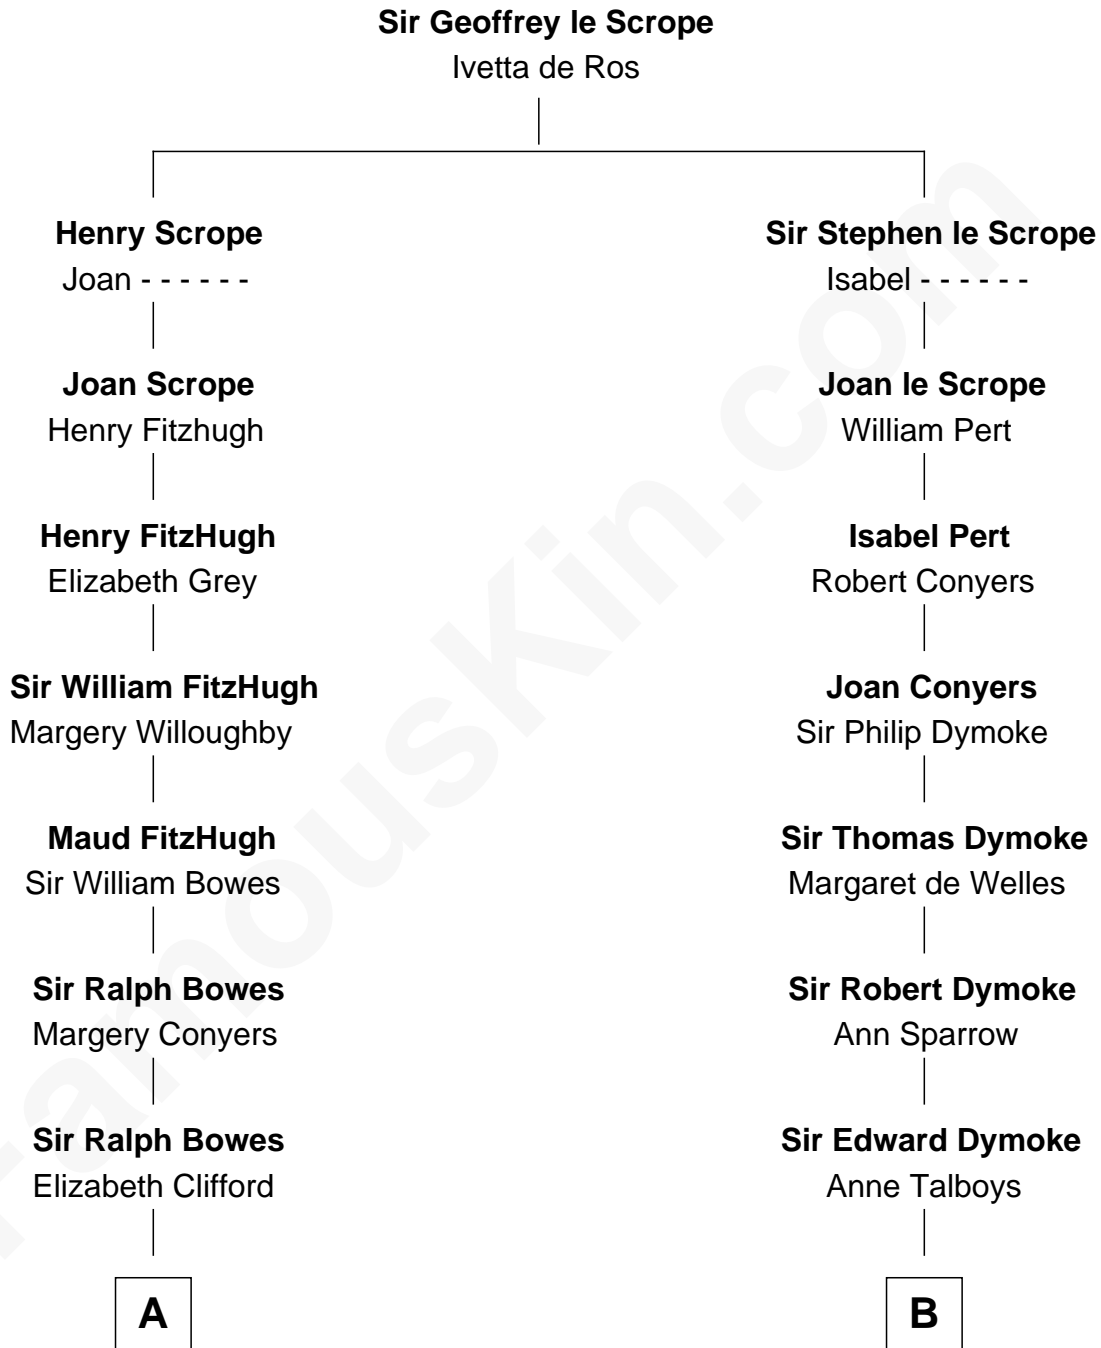

FamousKin.com
Relationship Chart of
Elizabeth Montgomery
TV Actress - "Bewitched"

14th cousin 6 times removed of

Meriwether Lewis
Lewis and Clark Expedition

C

—
Nathan Barney
Mary A. Deverell

—
Mary Weed Barney
Henry Montgomery

—
Henry Montgomery
Elizabeth Bryan Allen

—
Elizabeth Montgomery
TV Actress - "Bewitched"

FamousKin.com