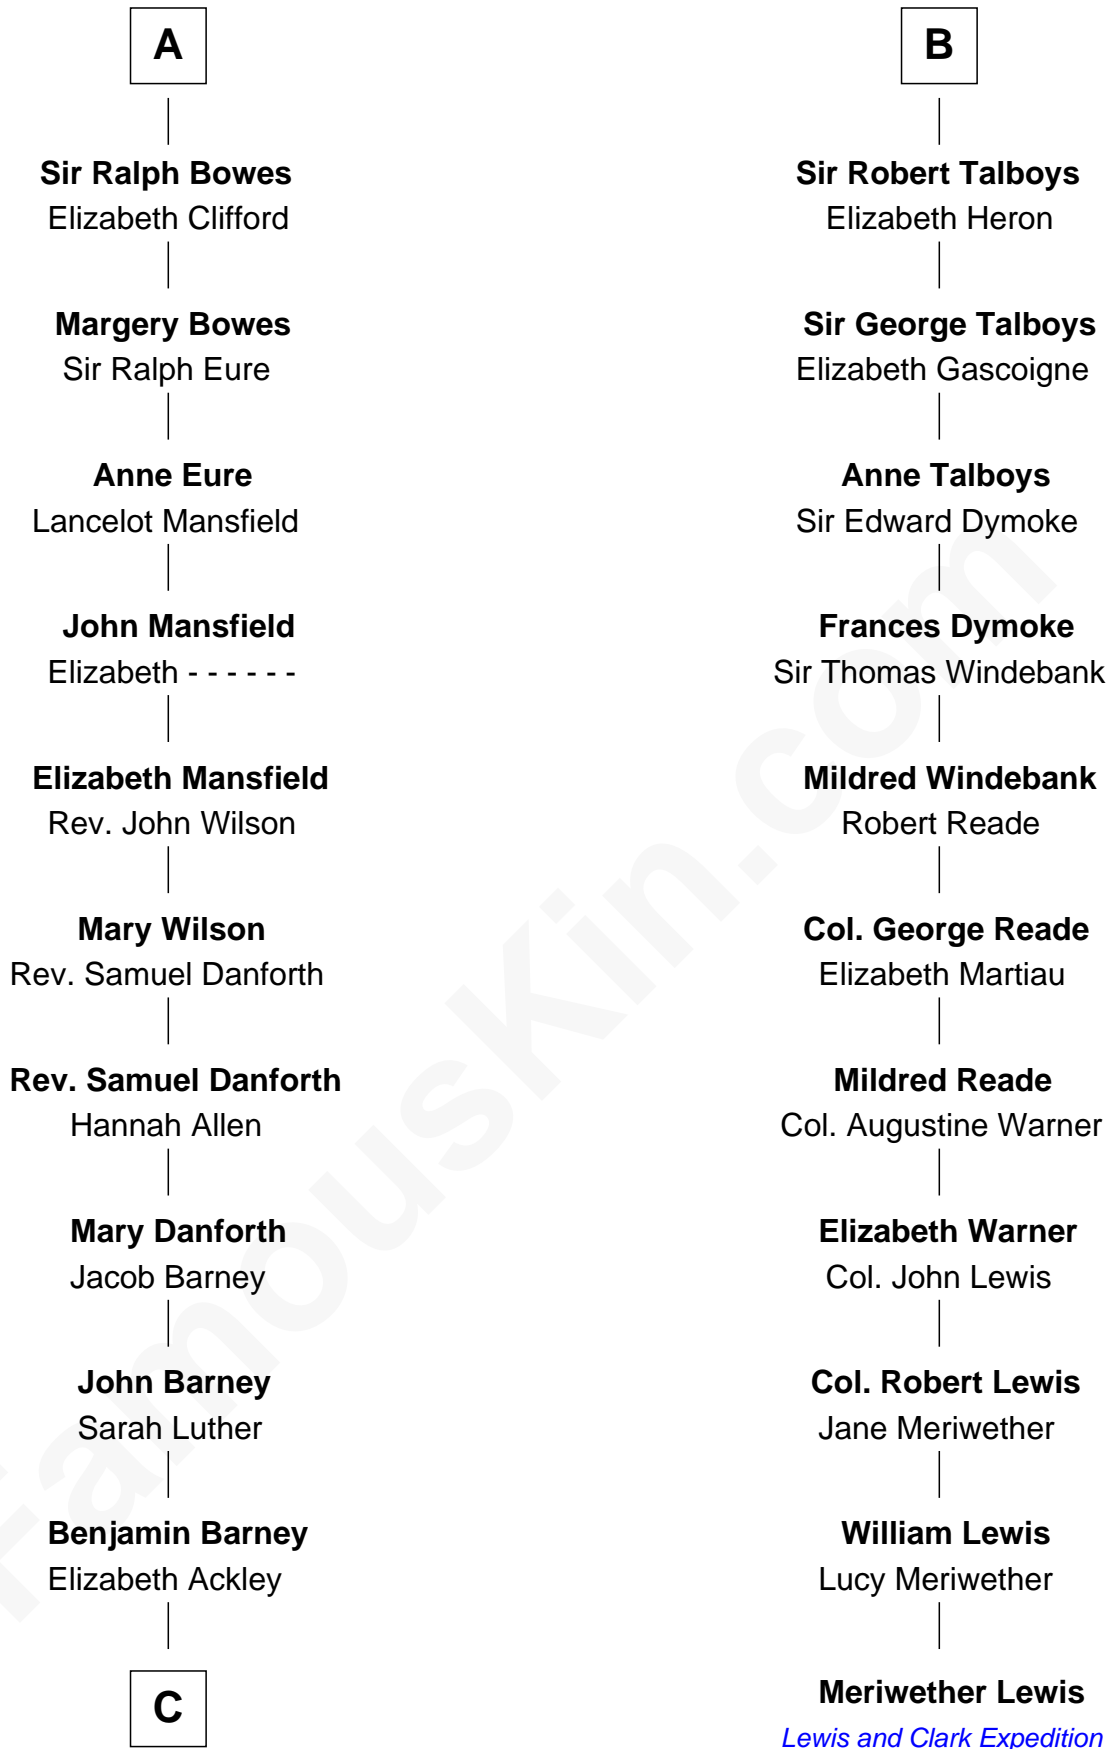

FamousKin.com
Relationship Chart of
Elizabeth Montgomery
TV Actress - "Bewitched"

17th cousin 4 times removed of

Meriwether Lewis
Lewis and Clark Expedition

C

—
Nathan Barney

Hannah Carey

—
Nathan Barney

Mary A. Deverell

—
Mary Weed Barney

Henry Montgomery

—
Henry Montgomery

Elizabeth Bryan Allen

—
Elizabeth Montgomery

TV Actress - "Bewitched"

FamousKin.com