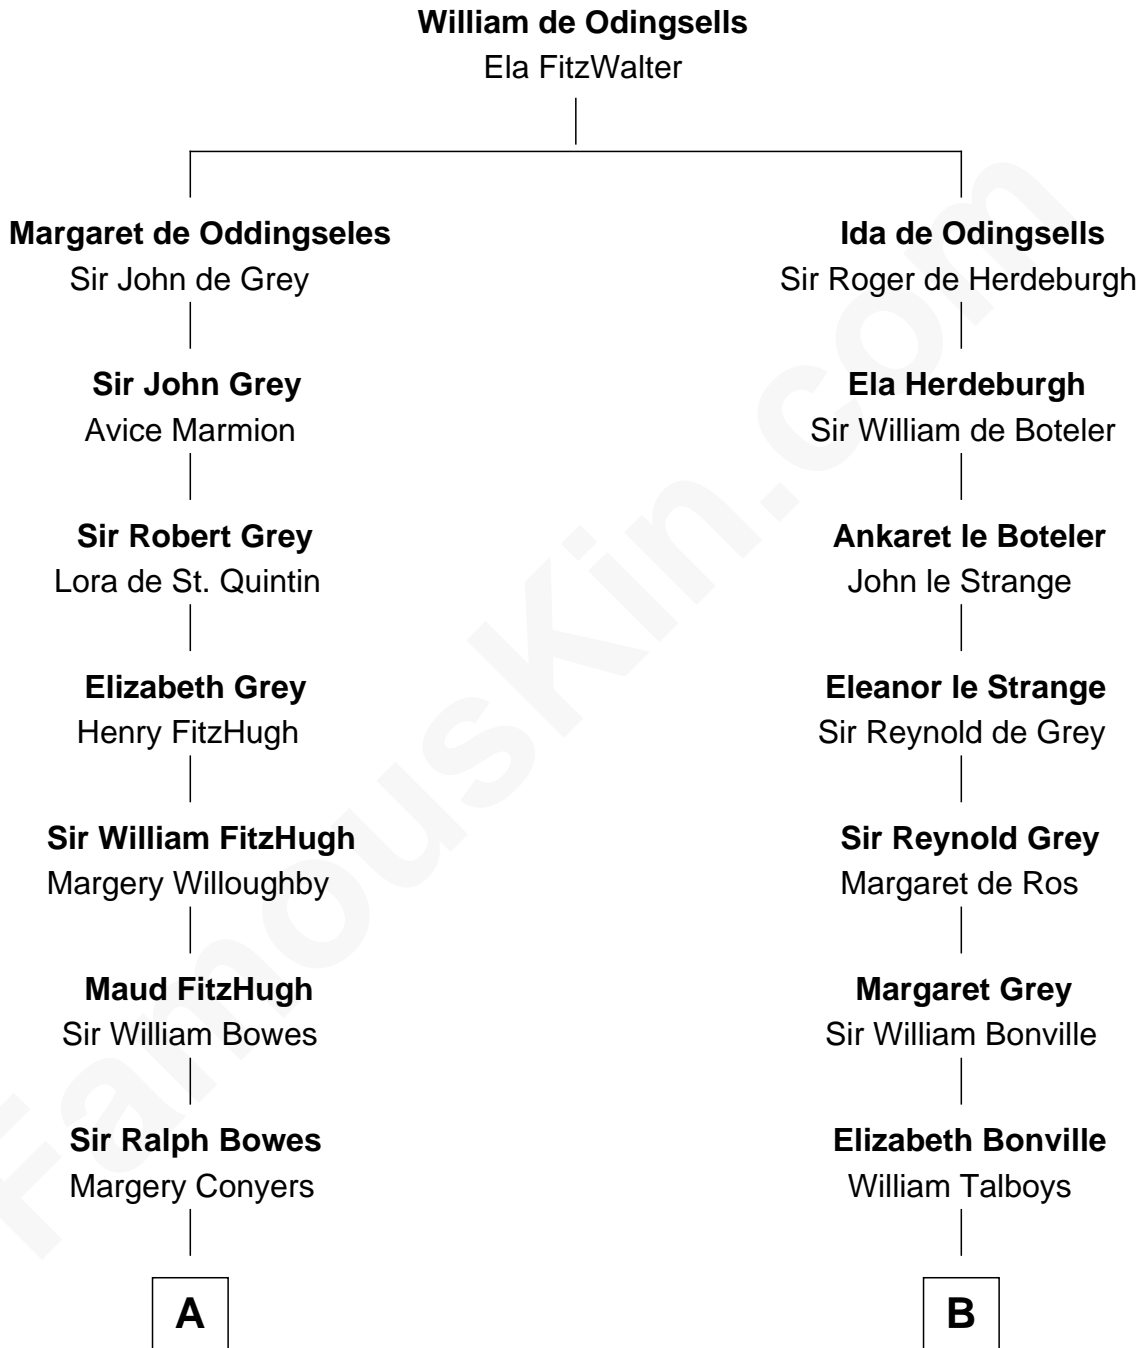

FamousKin.com
Relationship Chart of
Elizabeth Montgomery
TV Actress - "Bewitched"

17th cousin 4 times removed of

Meriwether Lewis
Lewis and Clark Expedition

C

—
Nathan Barney

Hannah Carey

—
Nathan Barney

Mary A. Deverell

—
Mary Weed Barney

Henry Montgomery

—
Henry Montgomery

Elizabeth Bryan Allen

—
Elizabeth Montgomery

TV Actress - "Bewitched"

FamousKin.com