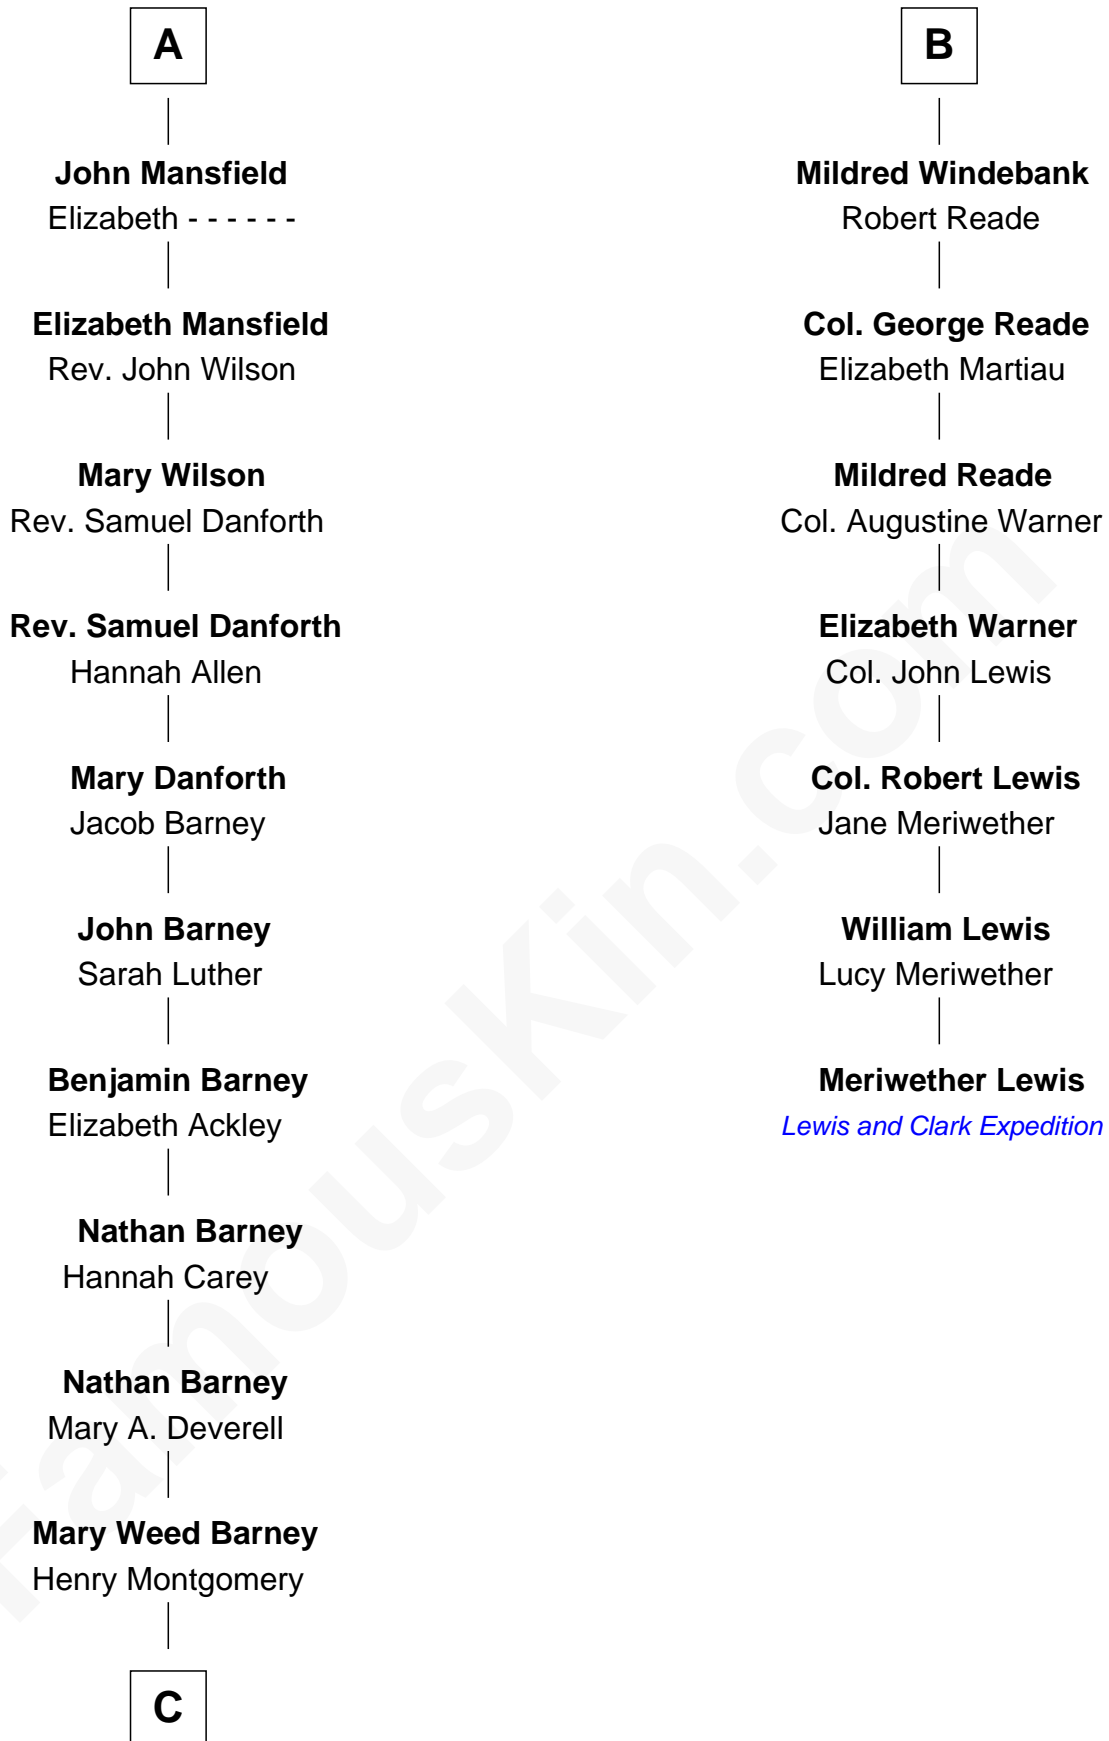

FamousKin.com
Relationship Chart of
Elizabeth Montgomery
TV Actress - "Bewitched"

13th cousin 5 times removed of

Meriwether Lewis
Lewis and Clark Expedition

C

Henry Montgomery
Elizabeth Bryan Allen

Elizabeth Montgomery
TV Actress - "Bewitched"

FamousKin.com