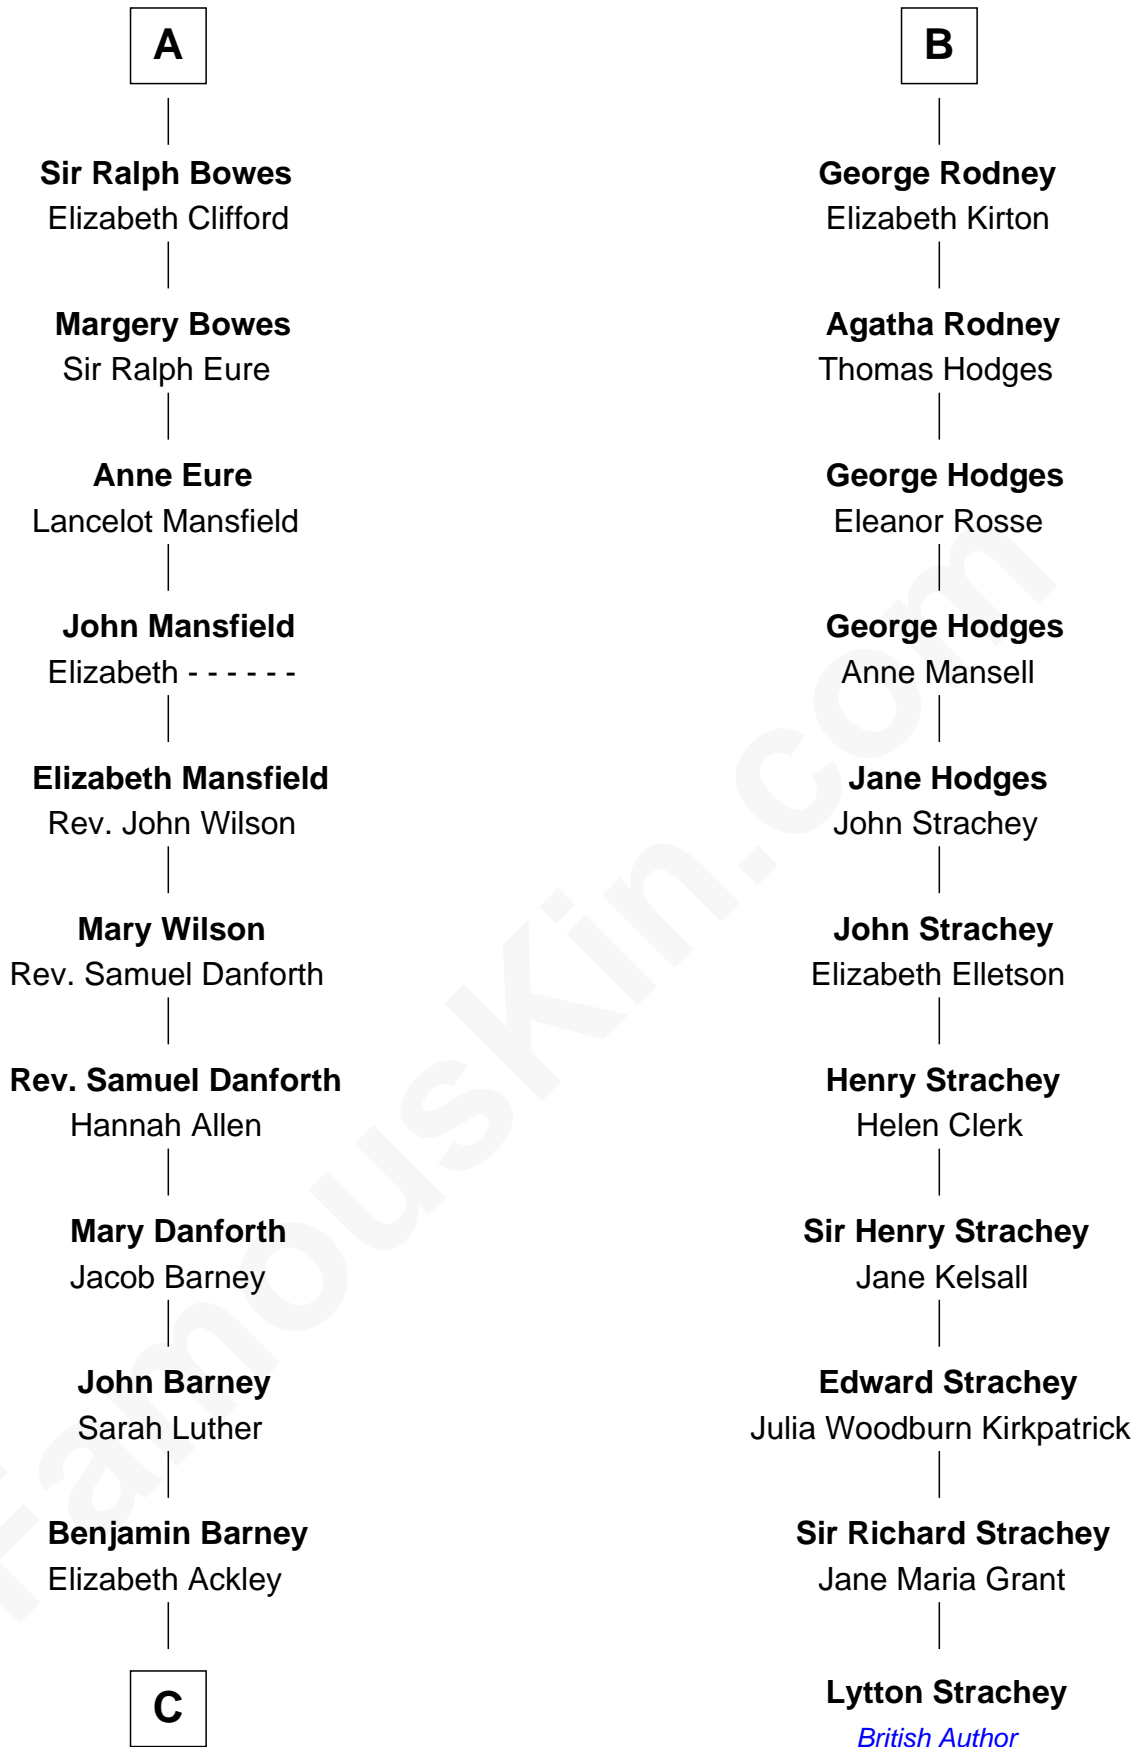

**FamousKin.com**  
**Relationship Chart of**  
**Elizabeth Montgomery**  
 TV Actress - "Bewitched"

17th cousin 4 times removed of

**Lytton Strachey**  
 Author and Co-Founder of Bloomsbury Group

**C**

—  
**Nathan Barney**

Hannah Carey

—  
**Nathan Barney**

Mary A. Deverell

—  
**Mary Weed Barney**

Henry Montgomery

—  
**Henry Montgomery**

Elizabeth Bryan Allen

—  
**Elizabeth Montgomery**

*TV Actress - "Bewitched"*

FamousKin.com