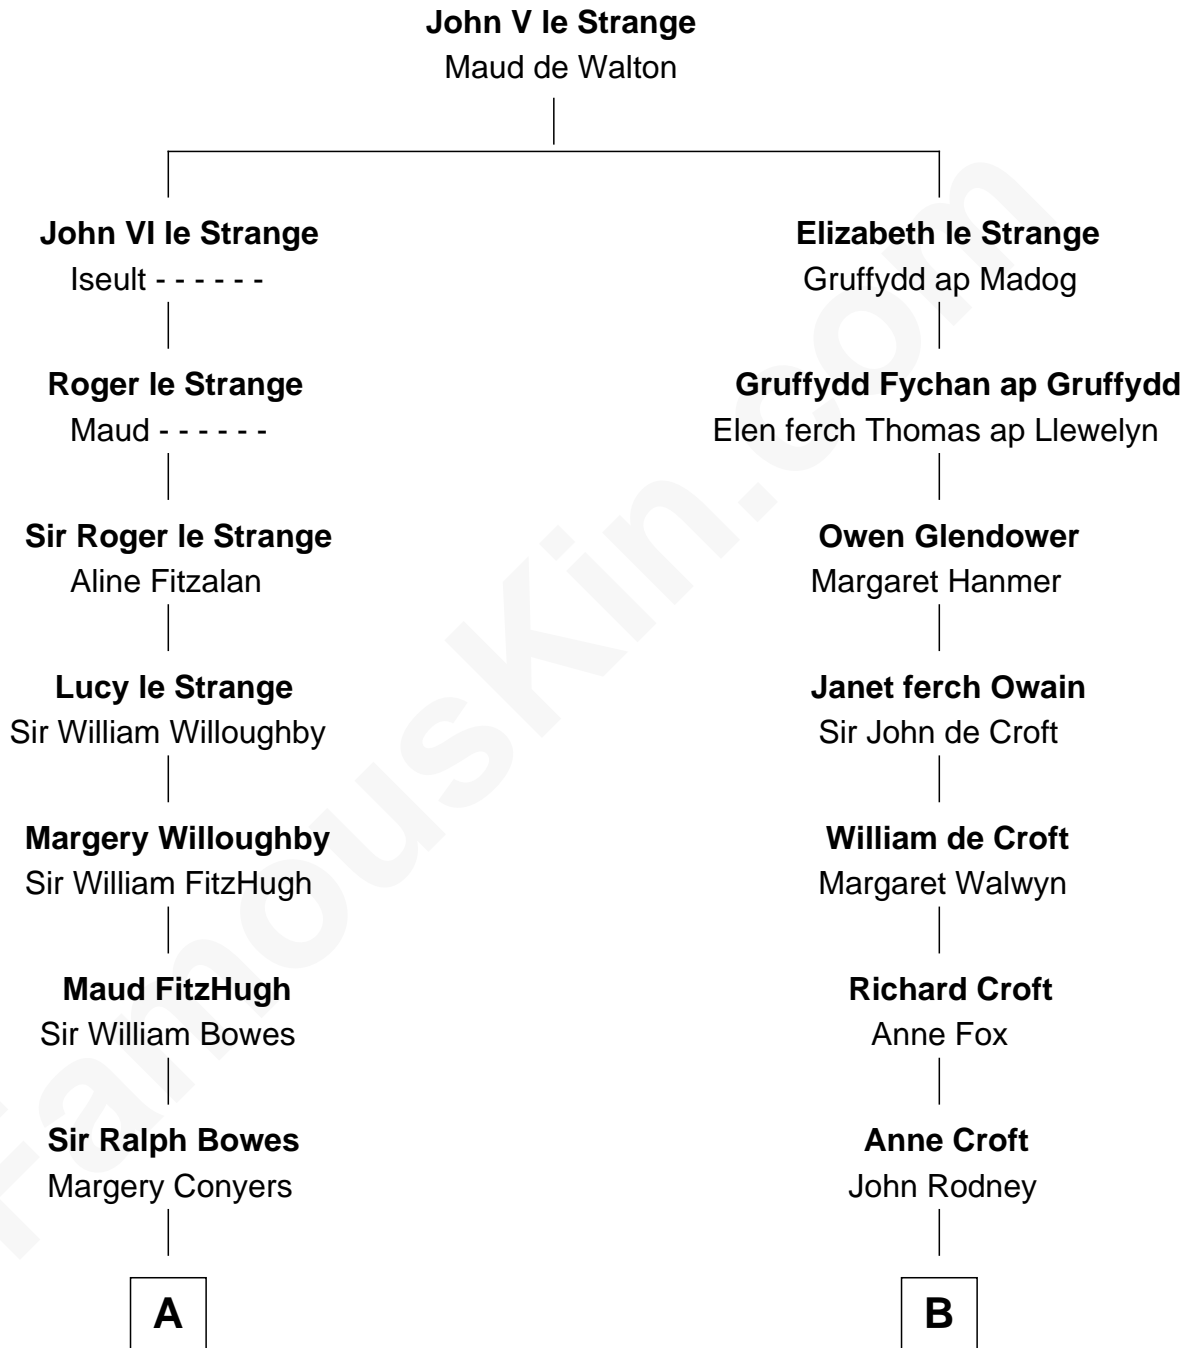

**FamousKin.com**  
**Relationship Chart of**  
**Elizabeth Montgomery**  
 TV Actress - "Bewitched"

17th cousin 4 times removed of

**Lytton Strachey**  
 Author and Co-Founder of Bloomsbury Group

**C**

—  
**Nathan Barney**

Hannah Carey

—  
**Nathan Barney**

Mary A. Deverell

—  
**Mary Weed Barney**

Henry Montgomery

—  
**Henry Montgomery**

Elizabeth Bryan Allen

—  
**Elizabeth Montgomery**

*TV Actress - "Bewitched"*

FamousKin.com