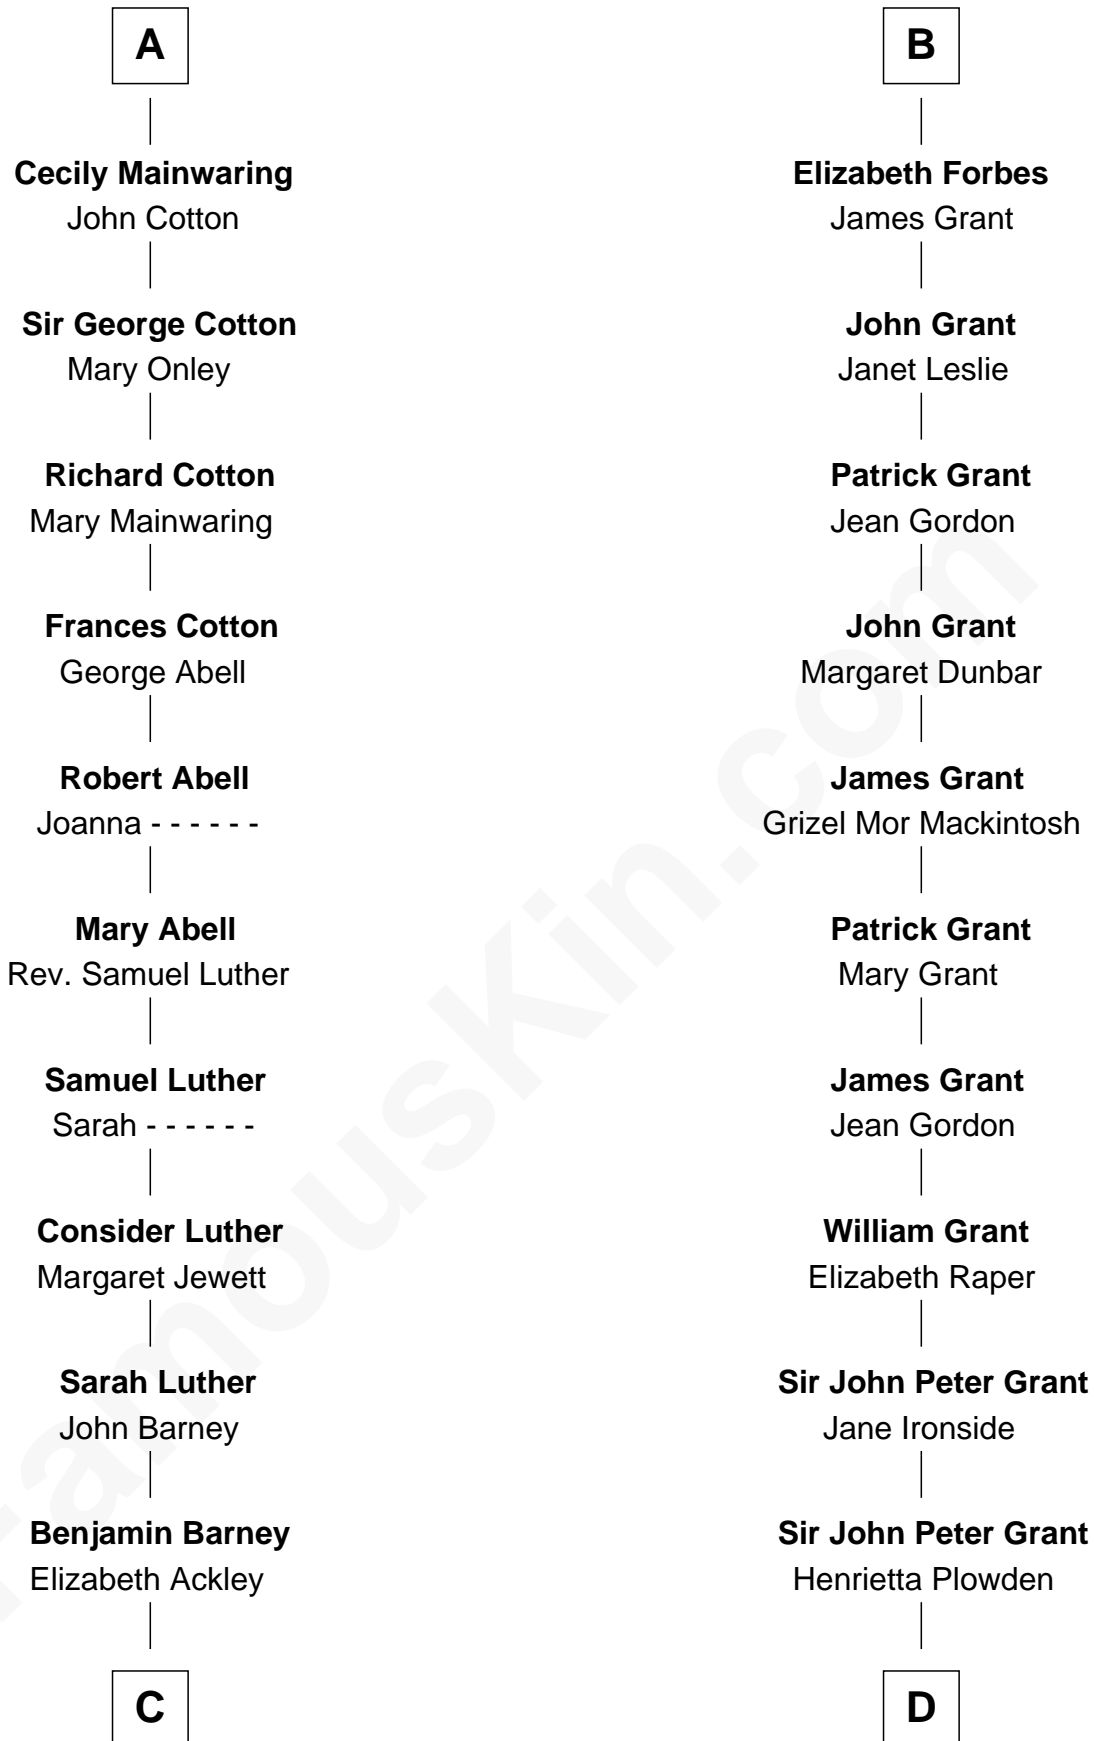

**FamousKin.com**  
**Relationship Chart of**  
**Elizabeth Montgomery**  
*TV Actress - "Bewitched"*

18th cousin 3 times removed of

**Lytton Strachey**  
*Author and Co-Founder of Bloomsbury Group*

**C**

**Nathan Barney**  
Hannah Carey

**Nathan Barney**  
Mary A. Deverell

**Mary Weed Barney**  
Henry Montgomery

**Henry Montgomery**  
Elizabeth Bryan Allen

**Elizabeth Montgomery**  
*TV Actress - "Bewitched"*