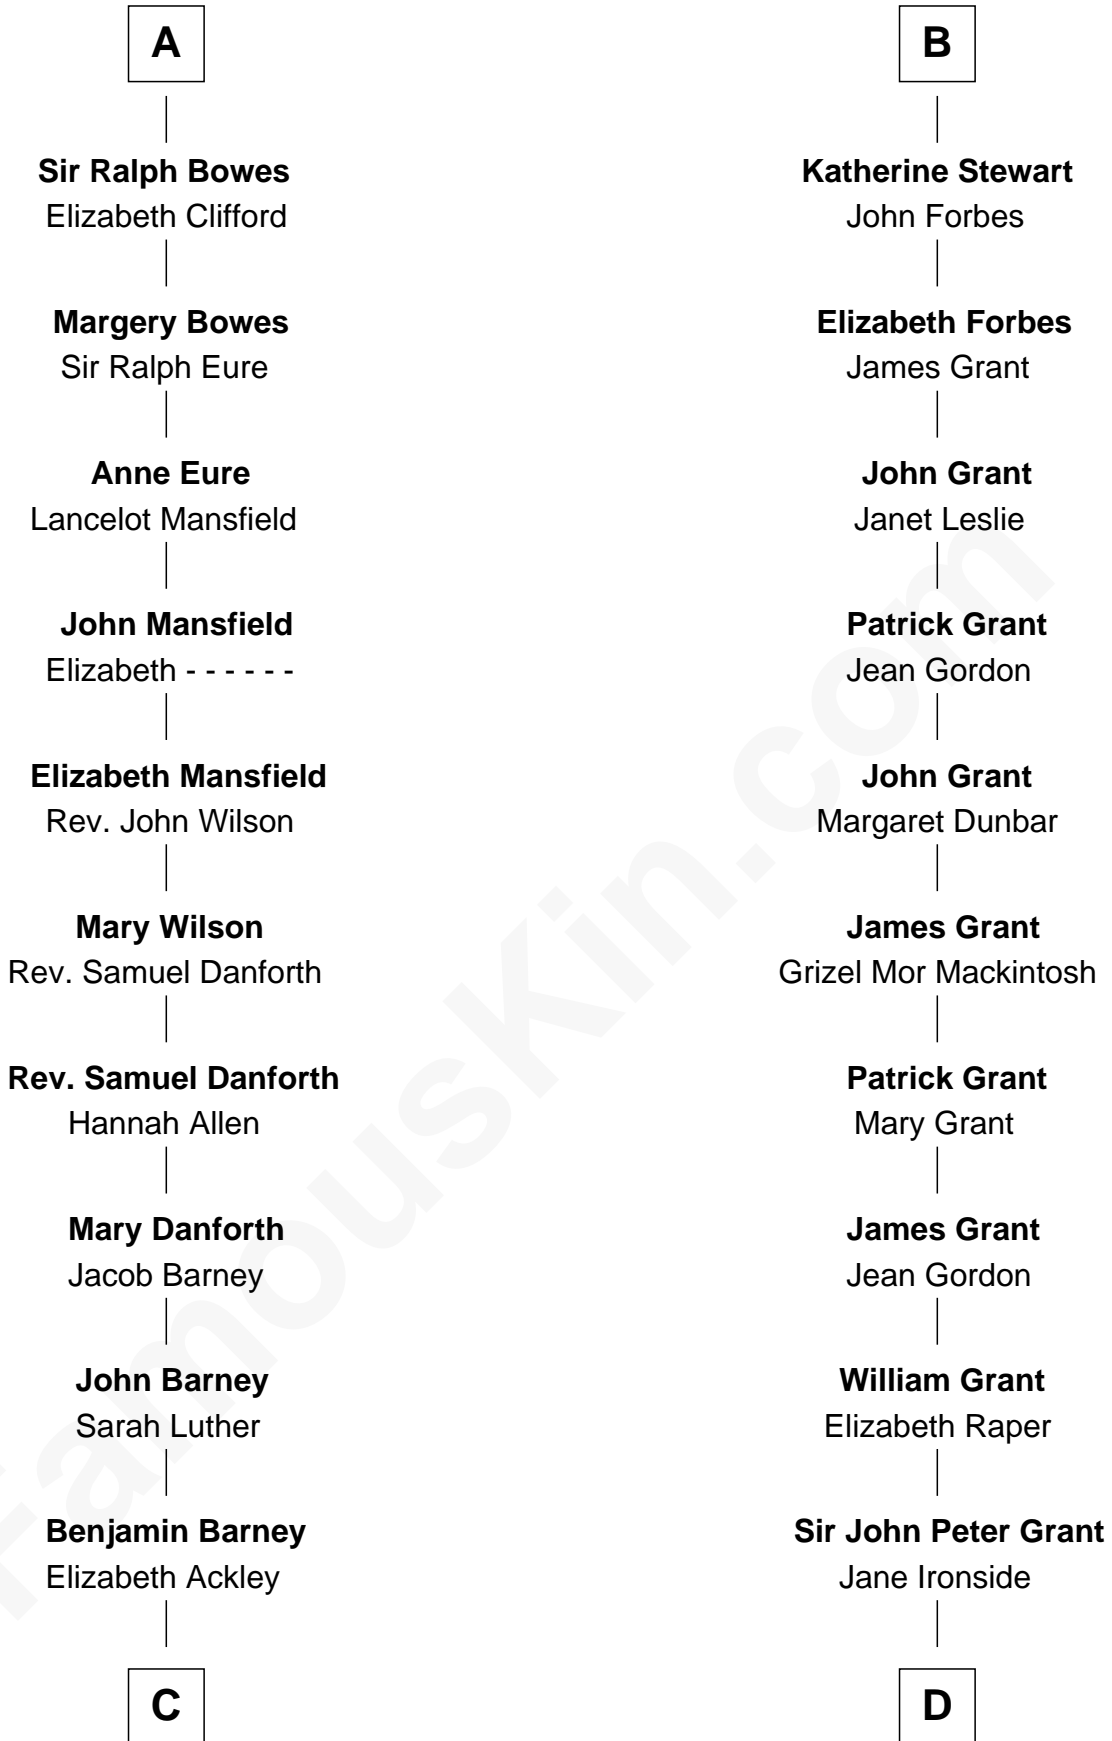

FamousKin.com
Relationship Chart of
Elizabeth Montgomery
 TV Actress - "Bewitched"

19th cousin 2 times removed of

Lytton Strachey
 Author and Co-Founder of Bloomsbury Group

C

Nathan Barney
Hannah Carey

Nathan Barney
Mary A. Deverell

Mary Weed Barney
Henry Montgomery

Henry Montgomery
Elizabeth Bryan Allen

Elizabeth Montgomery
TV Actress - "Bewitched"

D

Sir John Peter Grant
Henrietta Plowden

Jane Maria Grant
Sir Richard Strachey

Lytton Strachey
British Author