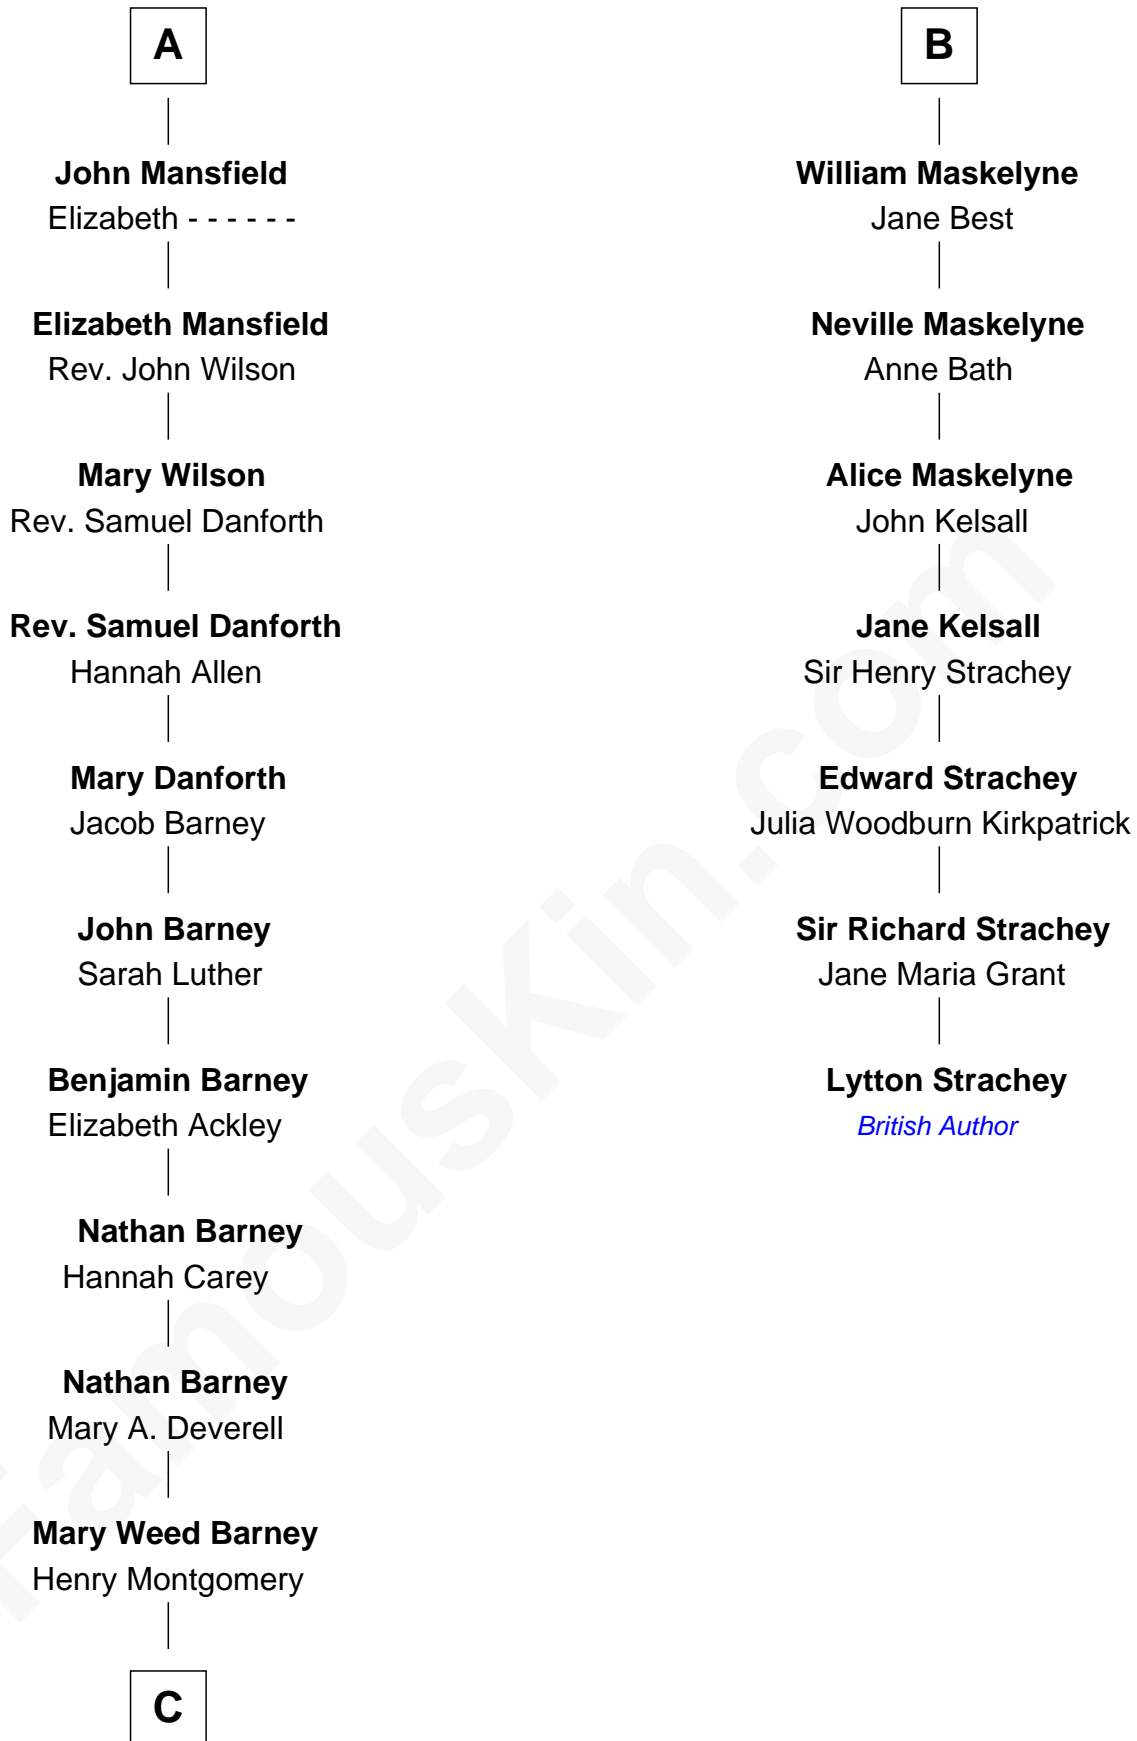

FamousKin.com
Relationship Chart of
Elizabeth Montgomery
 TV Actress - "Bewitched"

13th cousin 5 times removed of

Lytton Strachey
 Author and Co-Founder of Bloomsbury Group

C

Henry Montgomery
Elizabeth Bryan Allen

Elizabeth Montgomery
TV Actress - "Bewitched"

FamousKin.com