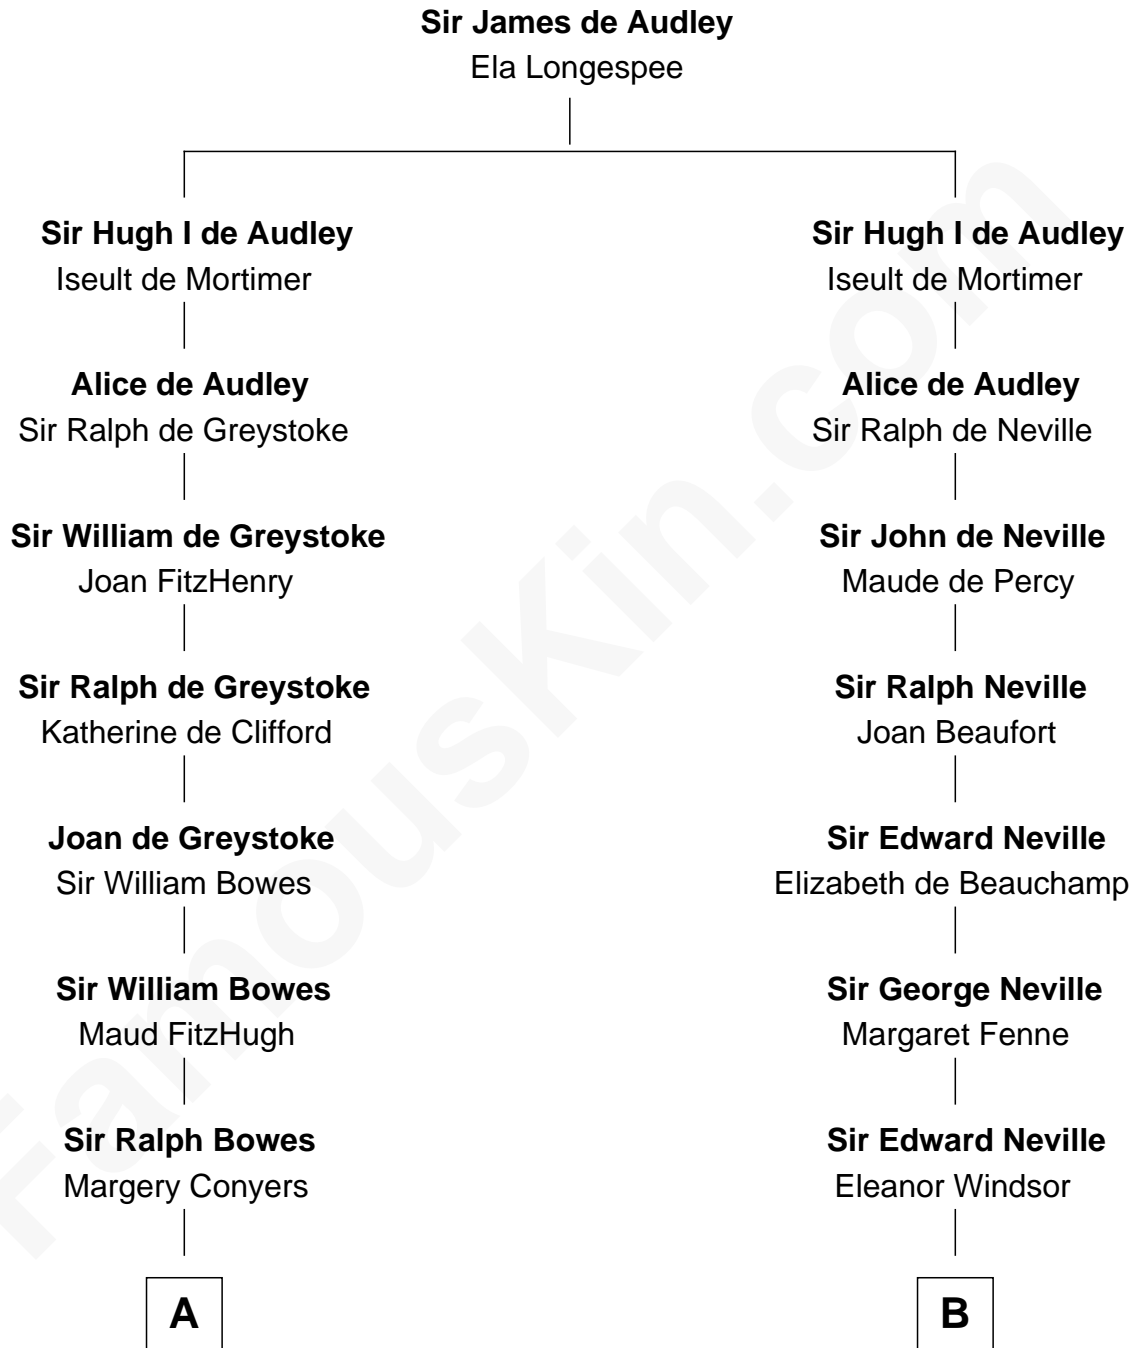

**FamousKin.com**  
**Relationship Chart of**  
**Elizabeth Montgomery**  
 TV Actress - "Bewitched"

17th cousin 4 times removed of

**Lytton Strachey**  
 Author and Co-Founder of Bloomsbury Group

**C**

—  
**Nathan Barney**

Hannah Carey

—  
**Nathan Barney**

Mary A. Deverell

—  
**Mary Weed Barney**

Henry Montgomery

—  
**Henry Montgomery**

Elizabeth Bryan Allen

—  
**Elizabeth Montgomery**

*TV Actress - "Bewitched"*

FamousKin.com