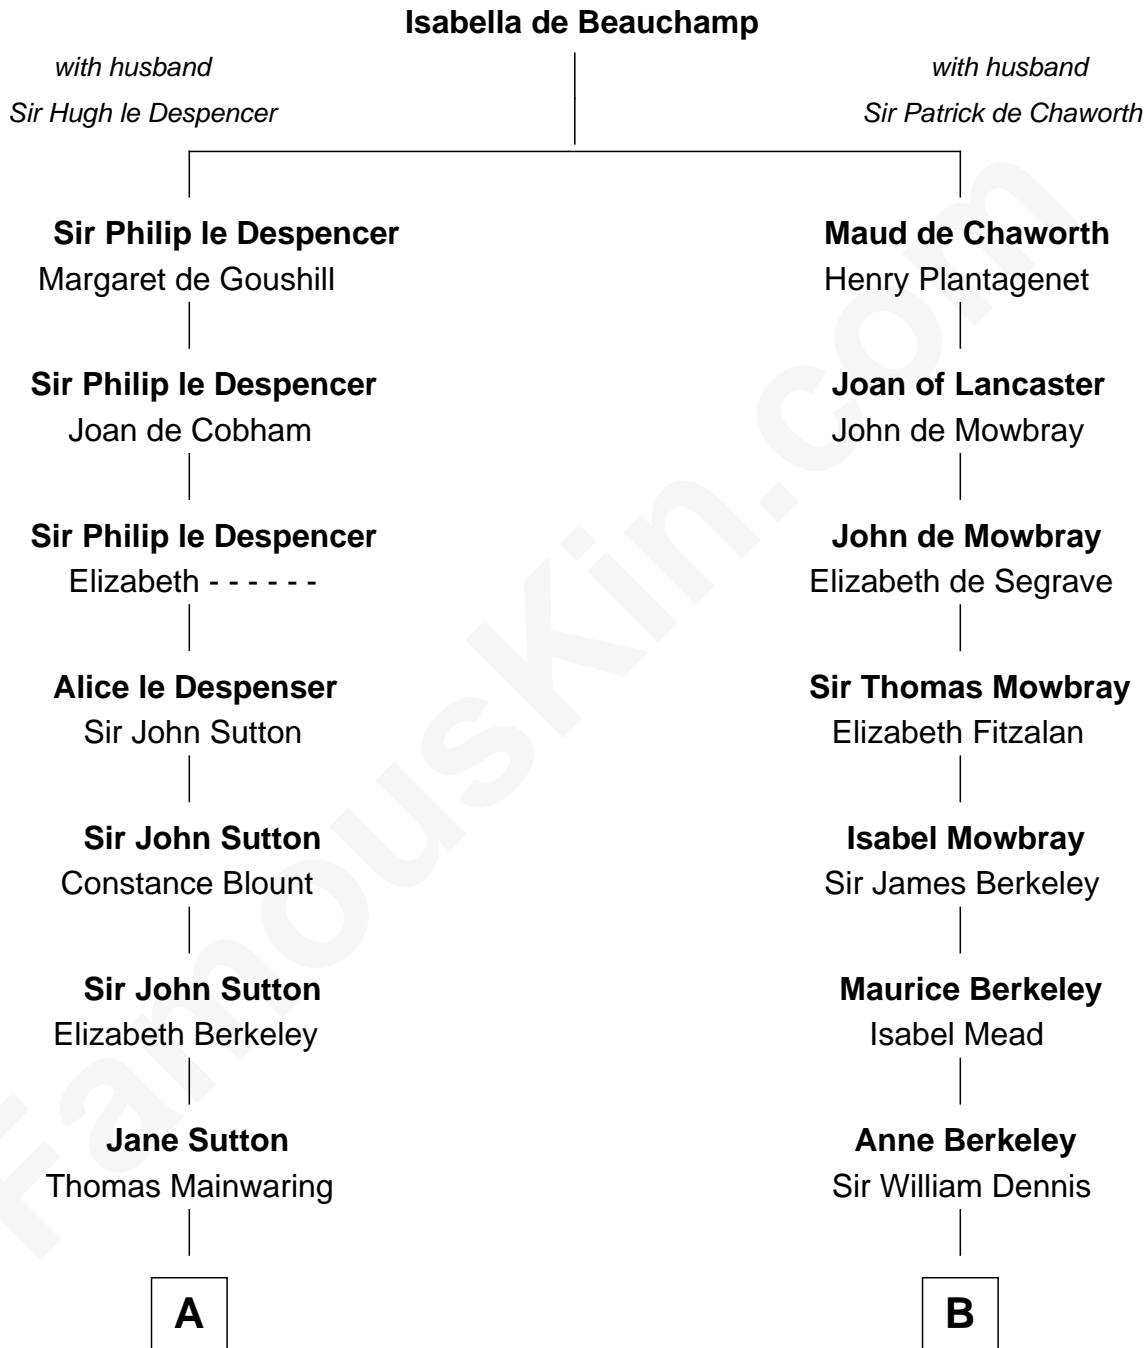

FamousKin.com
Relationship Chart of
Elizabeth Montgomery
TV Actress - "Bewitched"

16th cousin 5 times removed of

Lt. Gen. James Brudenell
Leader of the "Charge of the Light Brigade"

C

—
Nathan Barney

Hannah Carey

—
Nathan Barney

Mary A. Deverell

—
Mary Weed Barney

Henry Montgomery

—
Henry Montgomery

Elizabeth Bryan Allen

—
Elizabeth Montgomery

TV Actress - "Bewitched"