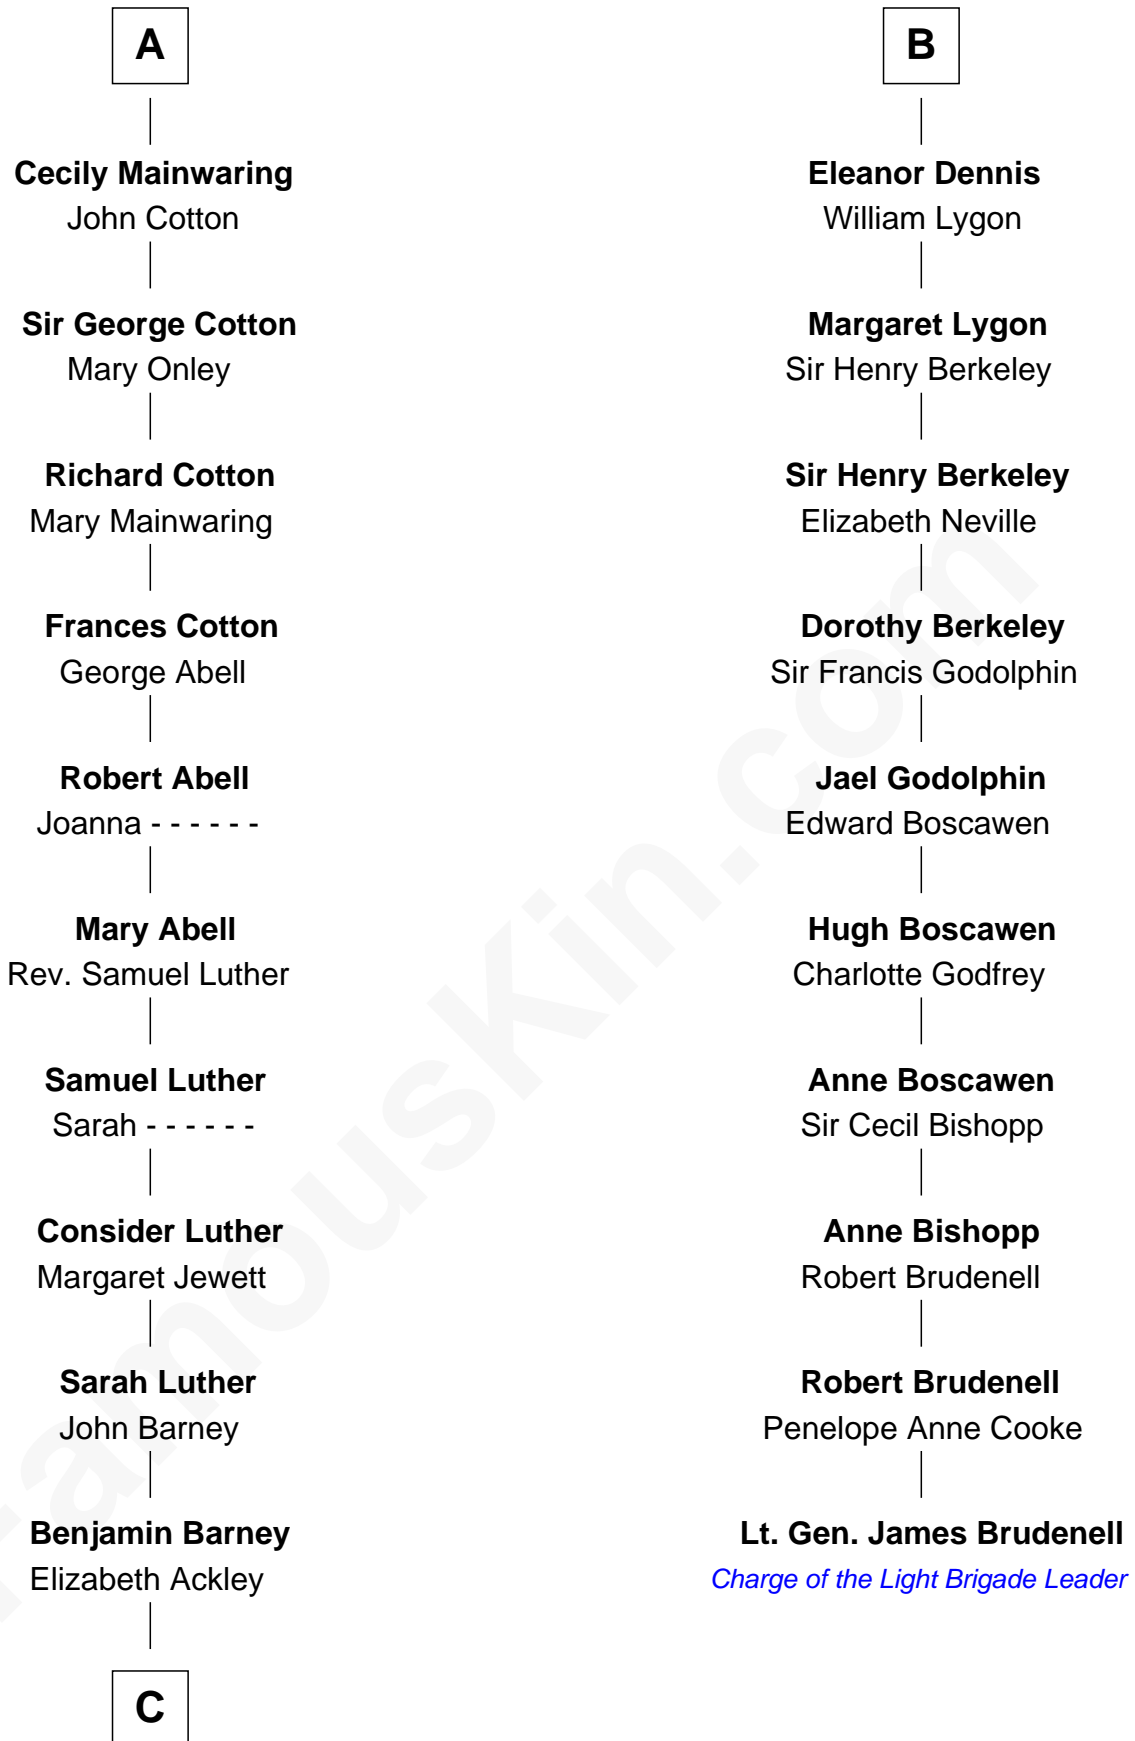

FamousKin.com
Relationship Chart of
Elizabeth Montgomery
TV Actress - "Bewitched"

16th cousin 5 times removed of

Lt. Gen. James Brudenell
Leader of the "Charge of the Light Brigade"

C

—
Nathan Barney

Hannah Carey

—
Nathan Barney

Mary A. Deverell

—
Mary Weed Barney

Henry Montgomery

—
Henry Montgomery

Elizabeth Bryan Allen

—
Elizabeth Montgomery

TV Actress - "Bewitched"