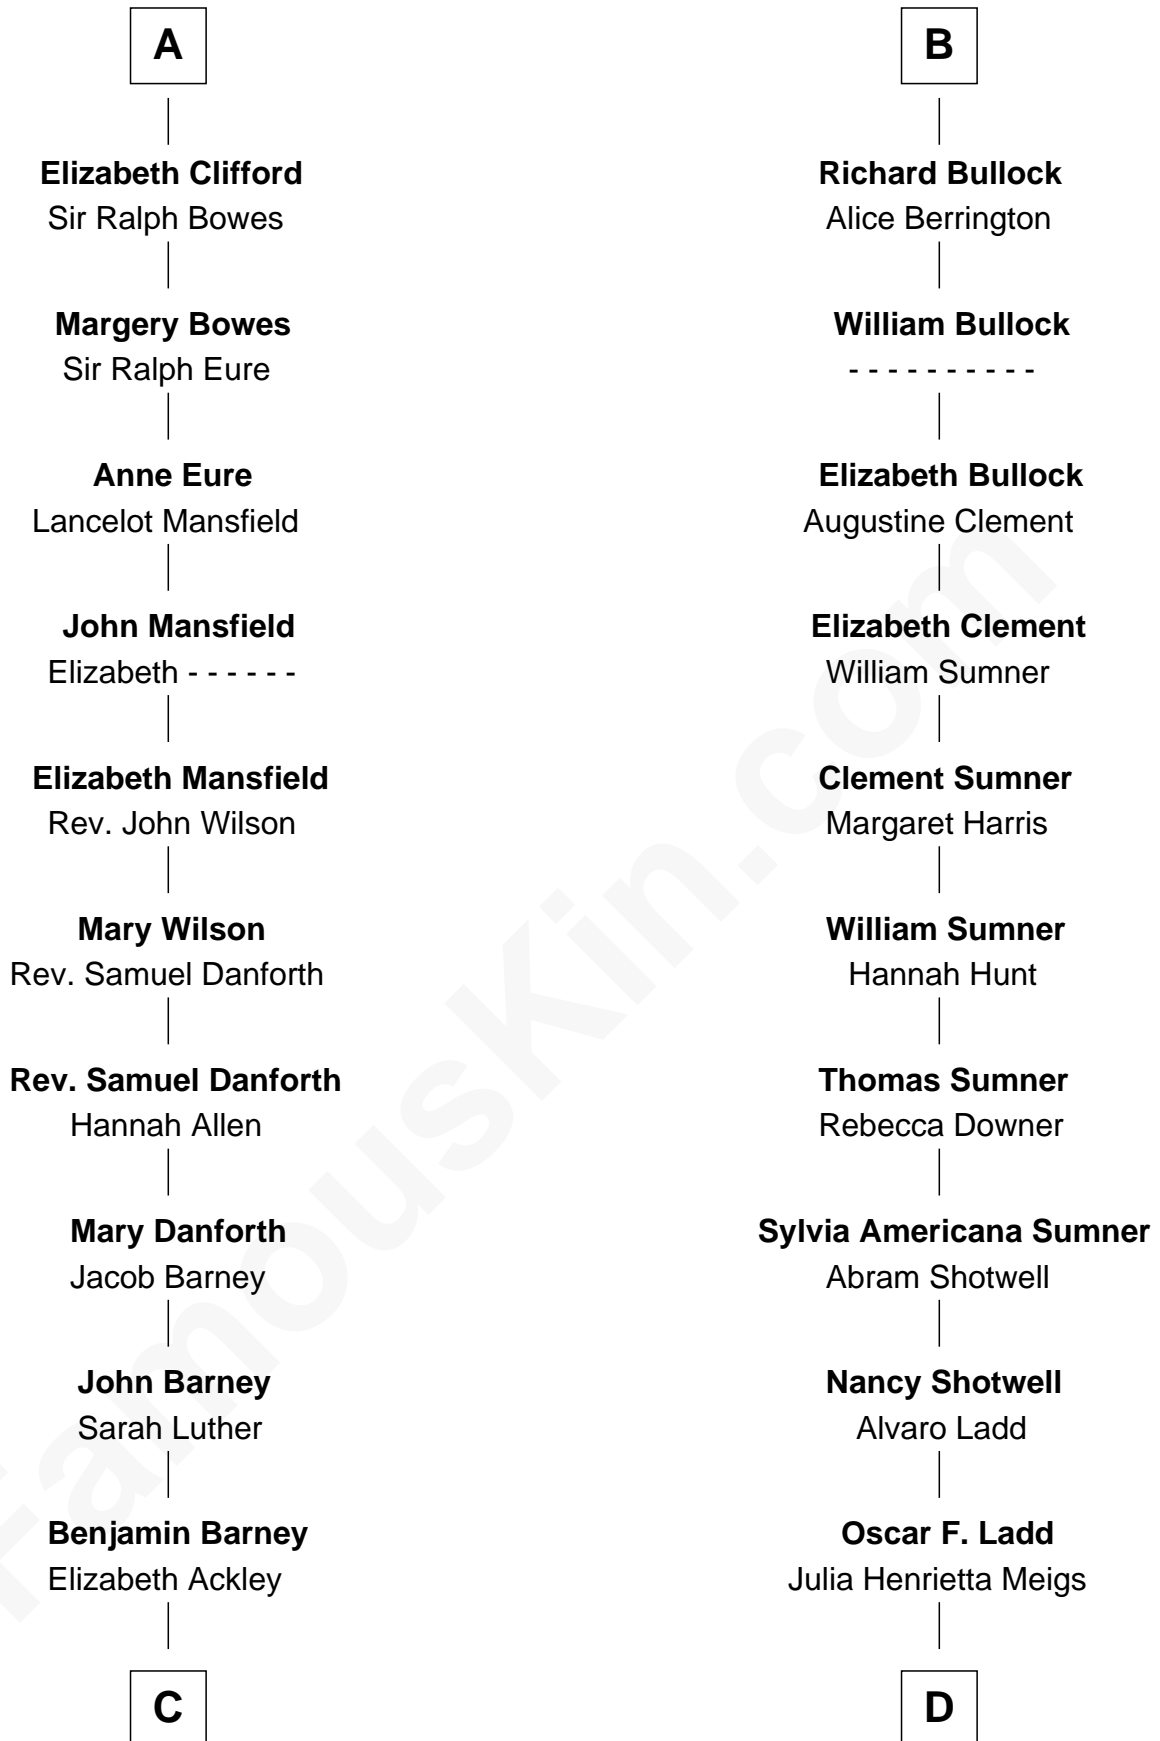

FamousKin.com
Relationship Chart of
Elizabeth Montgomery
TV Actress - "Bewitched"

18th cousin 3 times removed of

Alan Ladd
Movie Actor

C

Nathan Barney
Hannah Carey

Nathan Barney
Mary A. Deverell

Mary Weed Barney
Henry Montgomery

Henry Montgomery
Elizabeth Bryan Allen

Elizabeth Montgomery
TV Actress - "Bewitched"

D

Alan Harwood Ladd
Selina Raleigh

Alan Ladd
Movie Actor

FamousKin.com