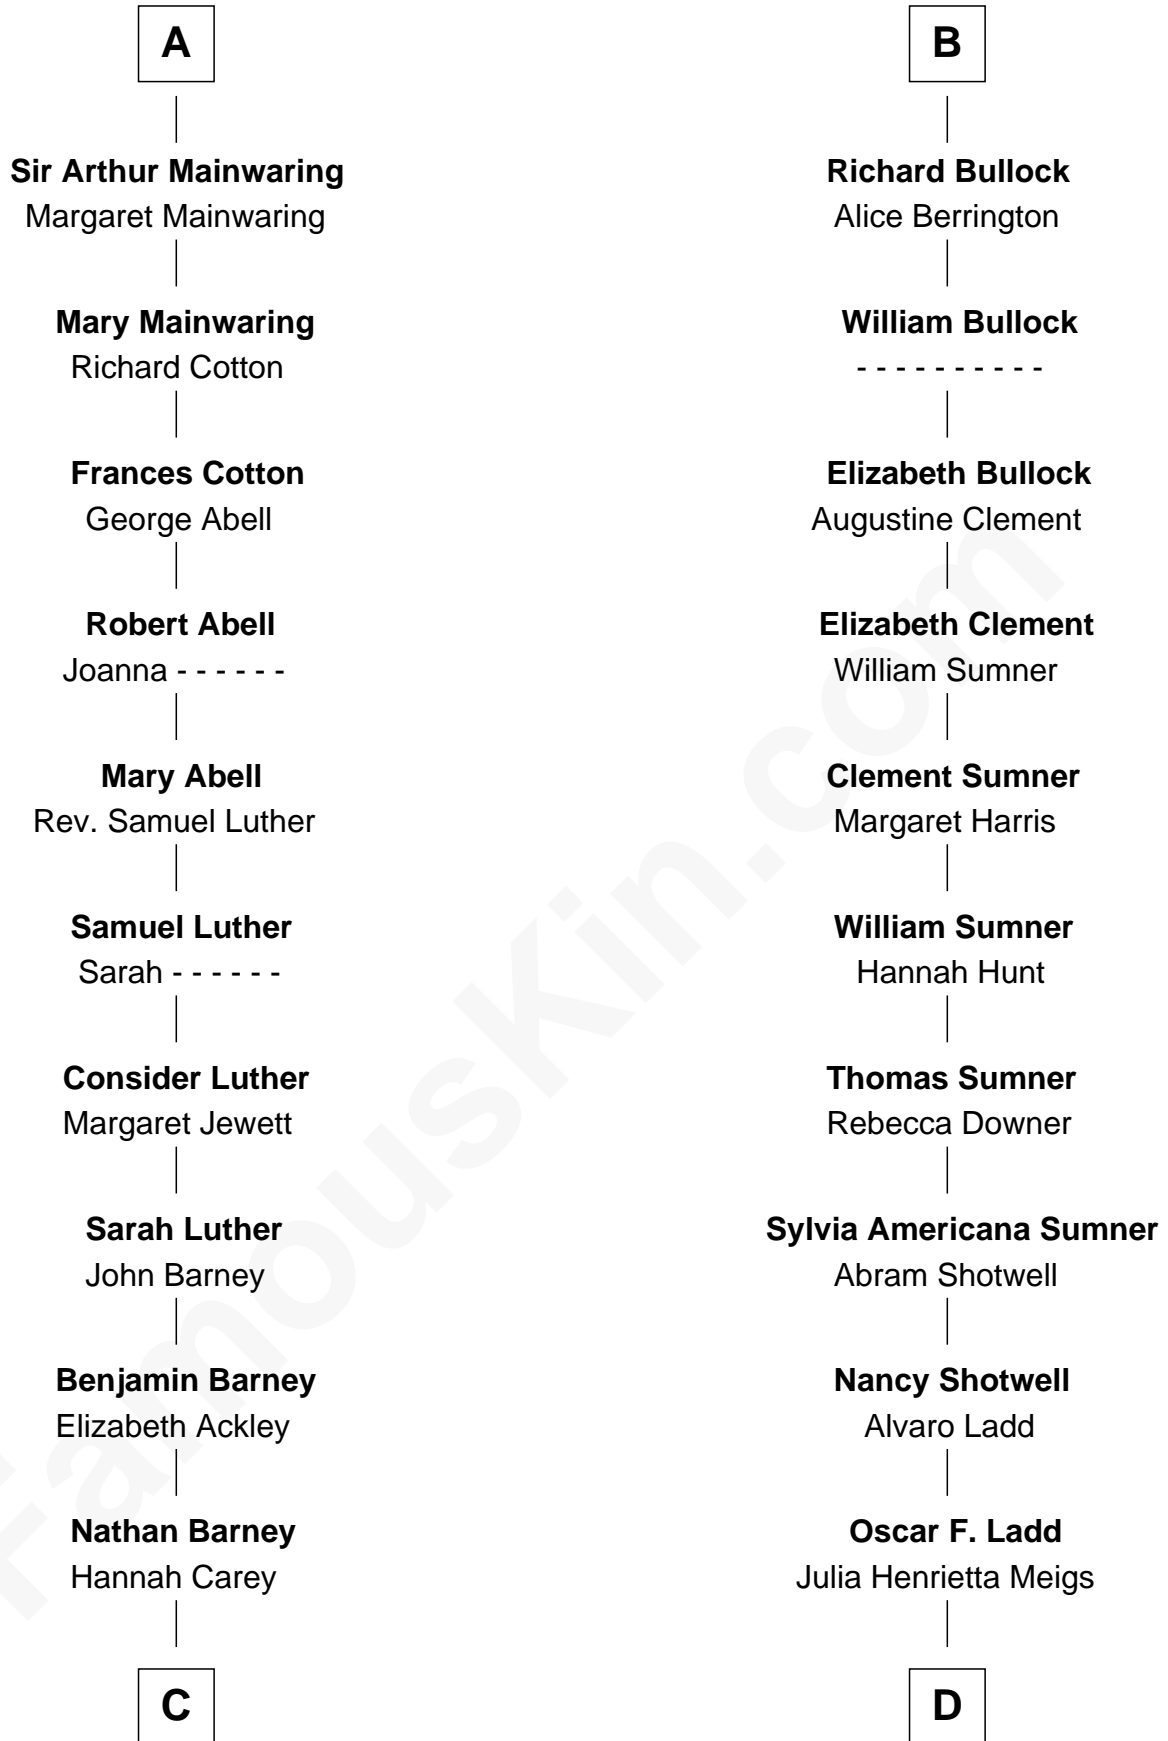

FamousKin.com
Relationship Chart of
Elizabeth Montgomery
TV Actress - "Bewitched"

18th cousin 2 times removed of

Alan Ladd
Movie Actor

C

Nathan Barney
Mary A. Deverell

Mary Weed Barney
Henry Montgomery

Henry Montgomery
Elizabeth Bryan Allen

Elizabeth Montgomery
TV Actress - "Bewitched"

D

Alan Harwood Ladd
Selina Raleigh

Alan Ladd
Movie Actor

FamousKin.com