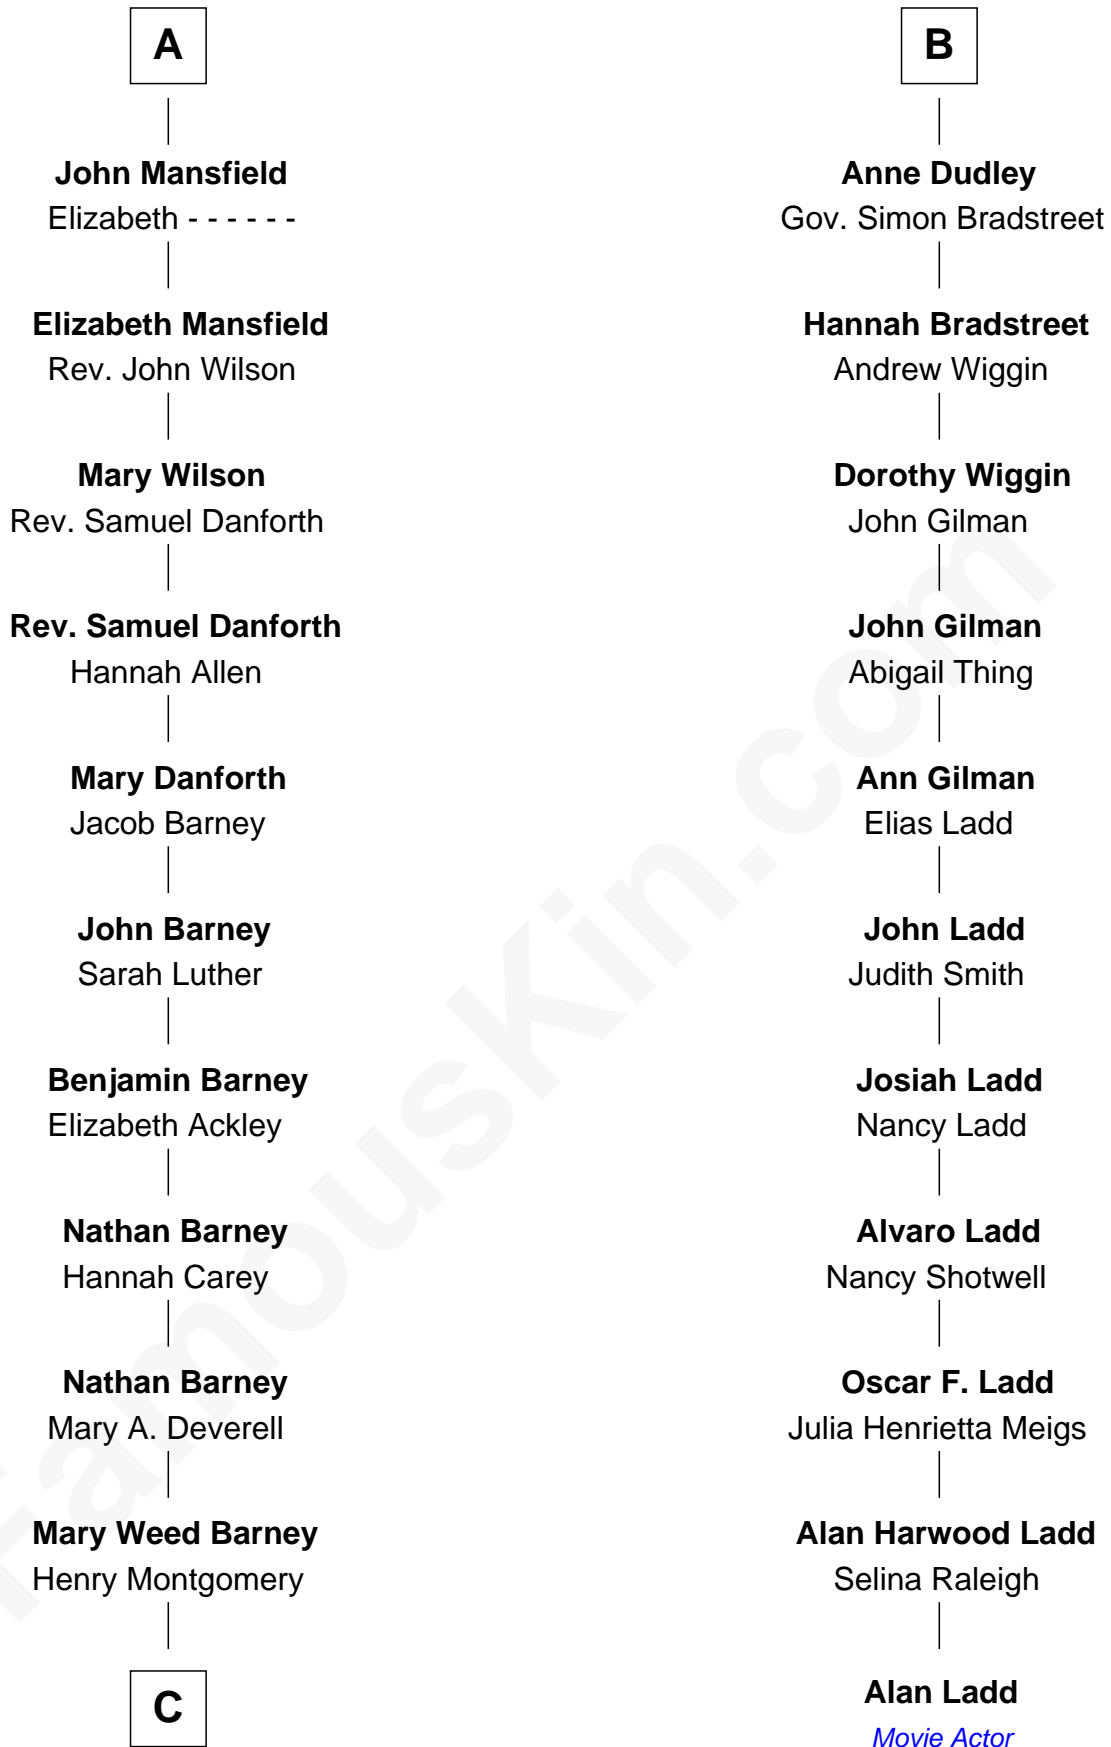

**FamousKin.com**  
**Relationship Chart of**  
**Elizabeth Montgomery**  
*TV Actress - "Bewitched"*

17th cousin 1 time removed of

**Alan Ladd**  
*Movie Actor*

C

Henry Montgomery  
Elizabeth Bryan Allen

Elizabeth Montgomery  
*TV Actress - "Bewitched"*

FamousKin.com