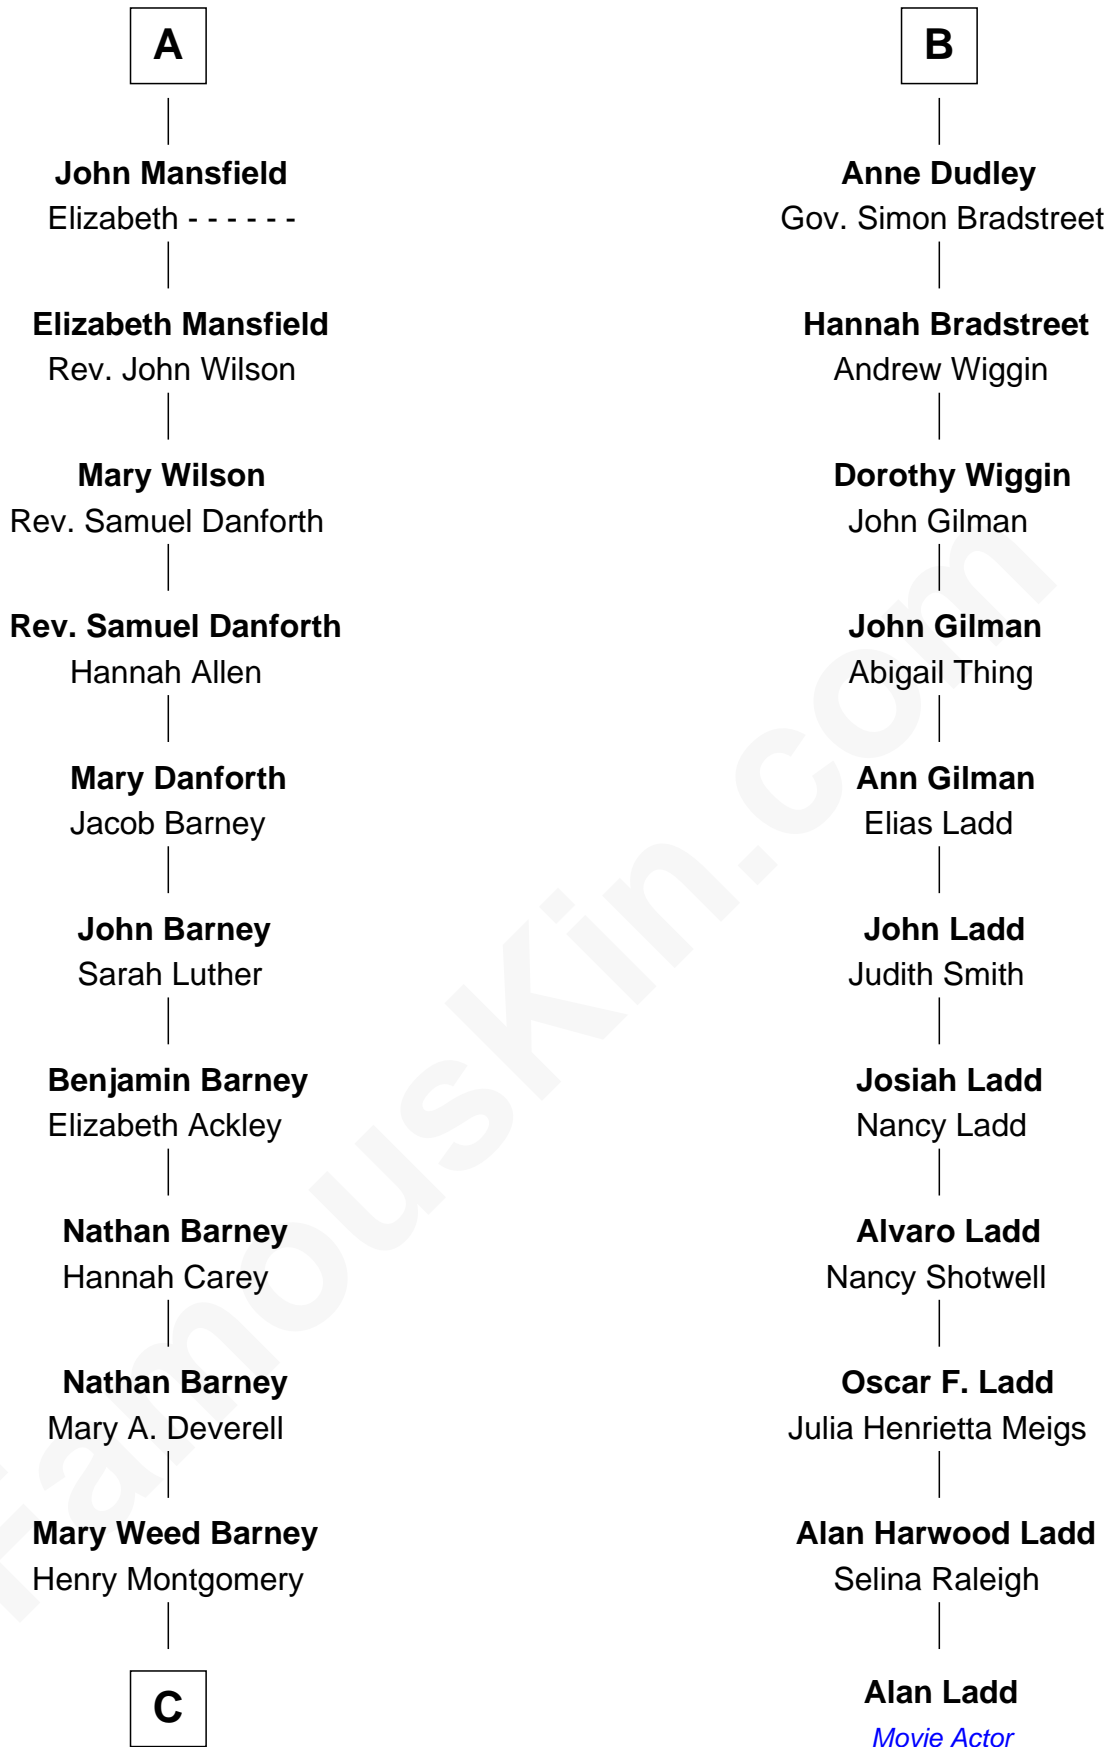

**FamousKin.com**  
**Relationship Chart of**  
**Elizabeth Montgomery**  
 TV Actress - "Bewitched"

17th cousin 1 time removed of

**Alan Ladd**  
 Movie Actor

C

Henry Montgomery  
Elizabeth Bryan Allen

Elizabeth Montgomery  
*TV Actress - "Bewitched"*

FamousKin.com