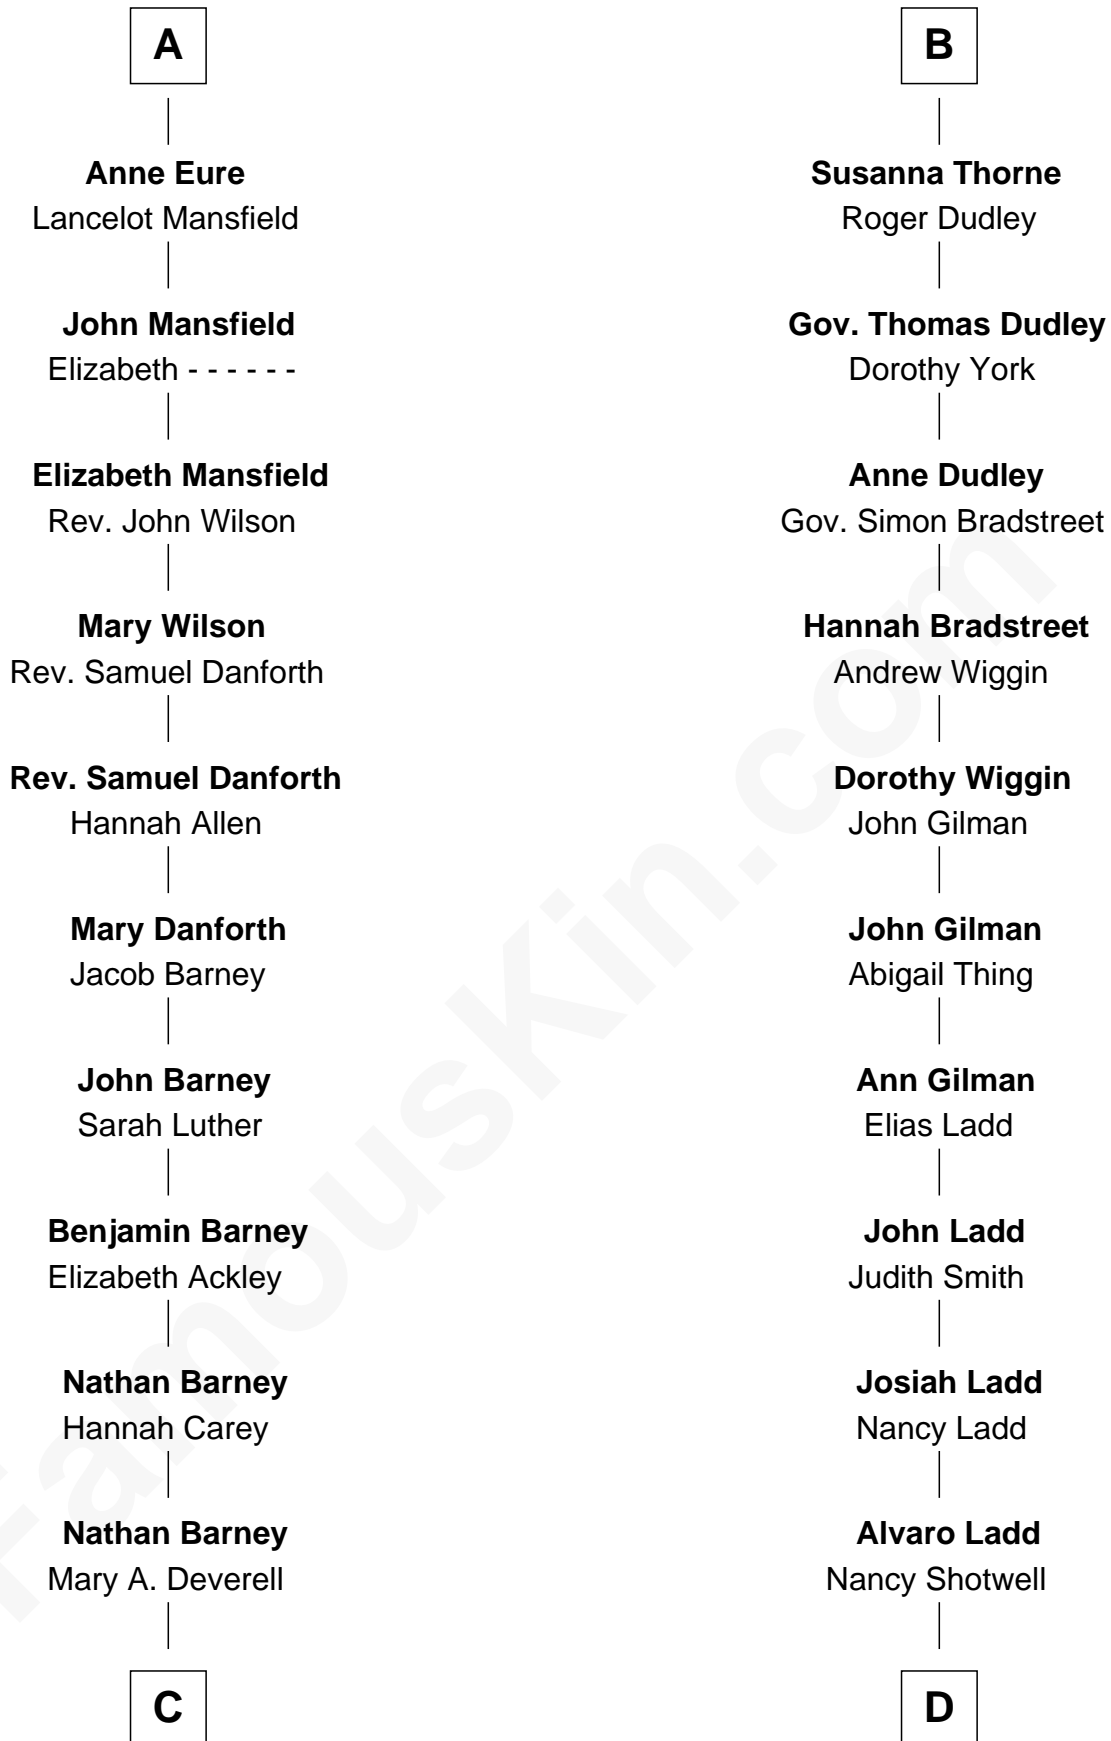

FamousKin.com Relationship Chart of

Elizabeth Montgomery

TV Actress - "Bewitched"

19th cousin of

Alan Ladd

Movie Actor

Sir John Grey

Avice Marmion

Sir Robert Grey
Lora de St. Quintin

Elizabeth Grey
Henry FitzHugh

Sir William FitzHugh
Margery Willoughby

Maud FitzHugh
Sir William Bowes

Sir Ralph Bowes
Margery Conyers

Sir Ralph Bowes
Elizabeth Clifford

Margery Bowes
Sir Ralph Eure

A

Maud Grey

Sir Thomas Harcourt

Sir Thomas Harcourt
Jane Fraunceys

Sir Richard Harcourt
Edith St. Clair

Alice Harcourt
William Bessiles

Elizabeth Bessiles
Richard Fettiplace

Anne Fettiplace
Edward Purefoy

Mary Purefoy
Thomas Thorne

B

C

Mary Weed Barney

Henry Montgomery

Henry Montgomery

Elizabeth Bryan Allen

Elizabeth Montgomey