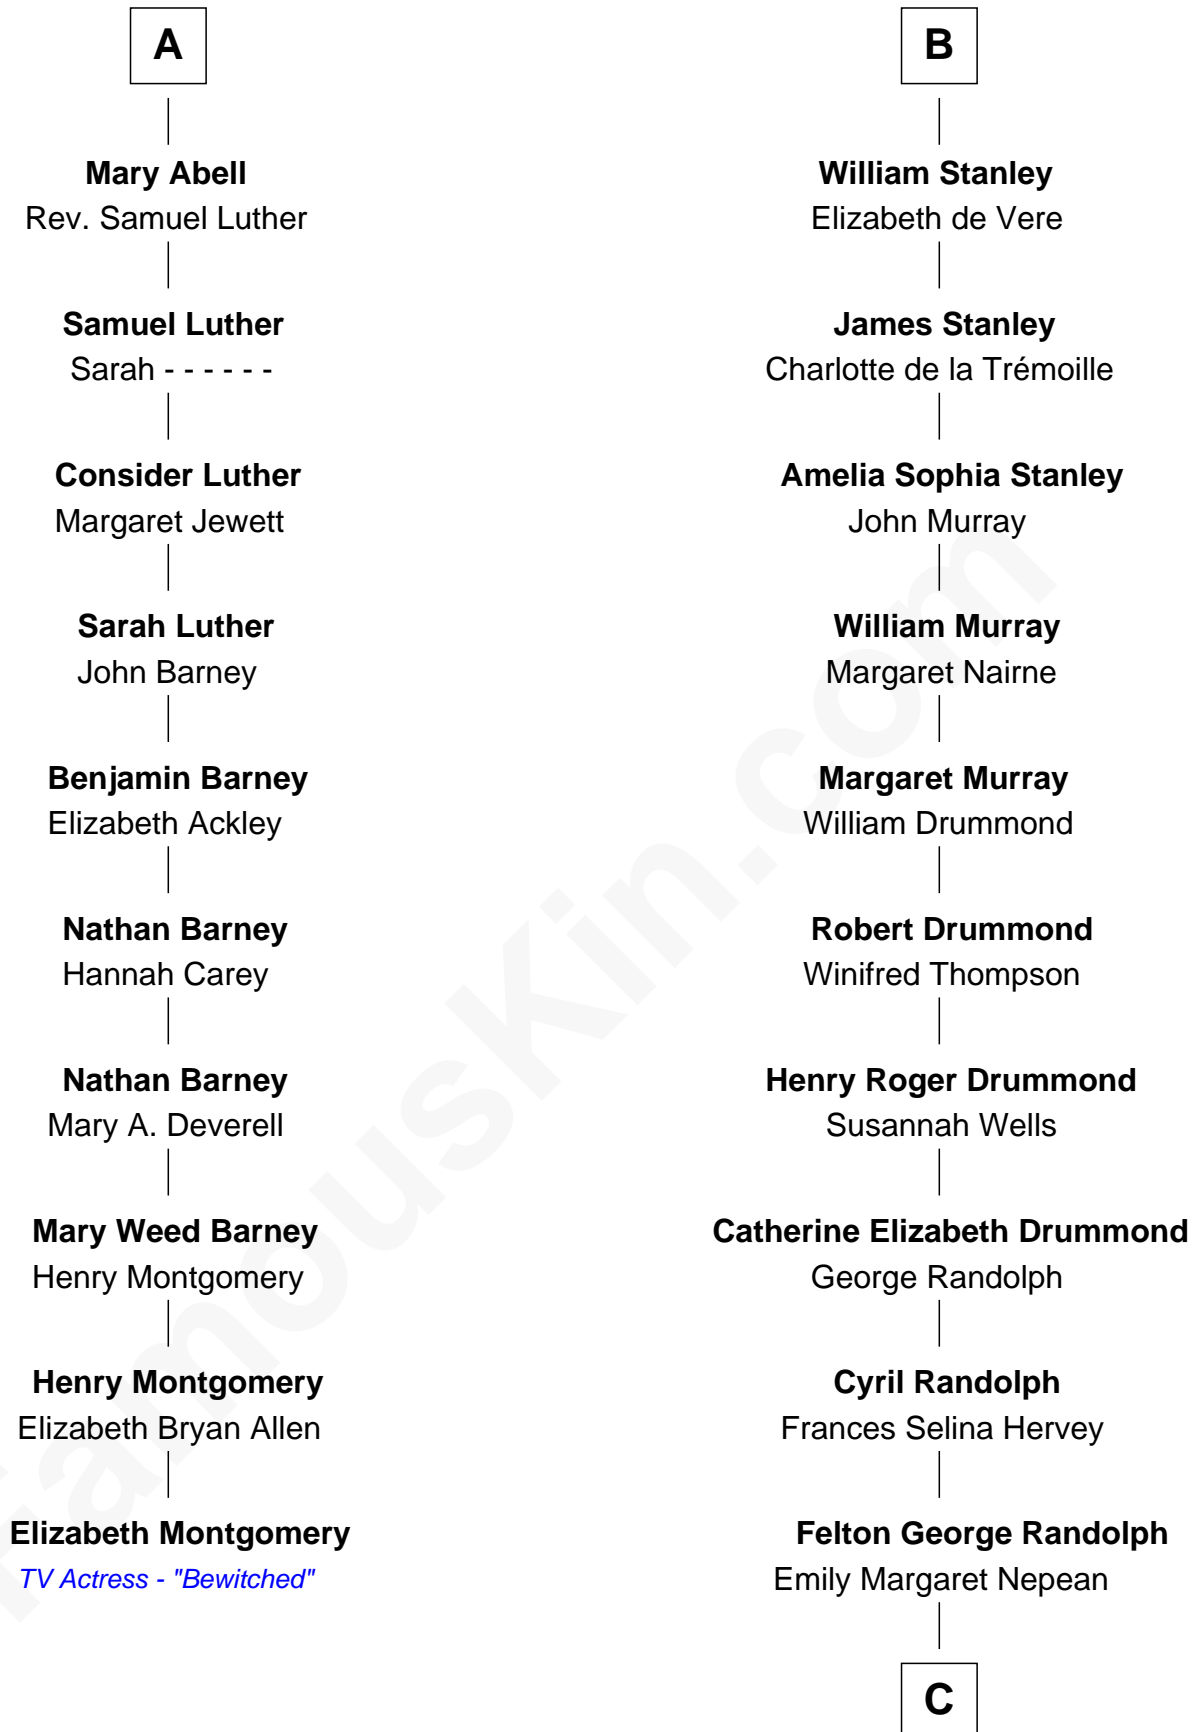

FamousKin.com
Relationship Chart of
Elizabeth Montgomery
TV Actress - "Bewitched"

16th cousin 3 times removed of

Hugh Grant
Movie Actor

C

Margaret Isobel Randolph

John Cassilis MacLean

Fynvola Susan MacLean