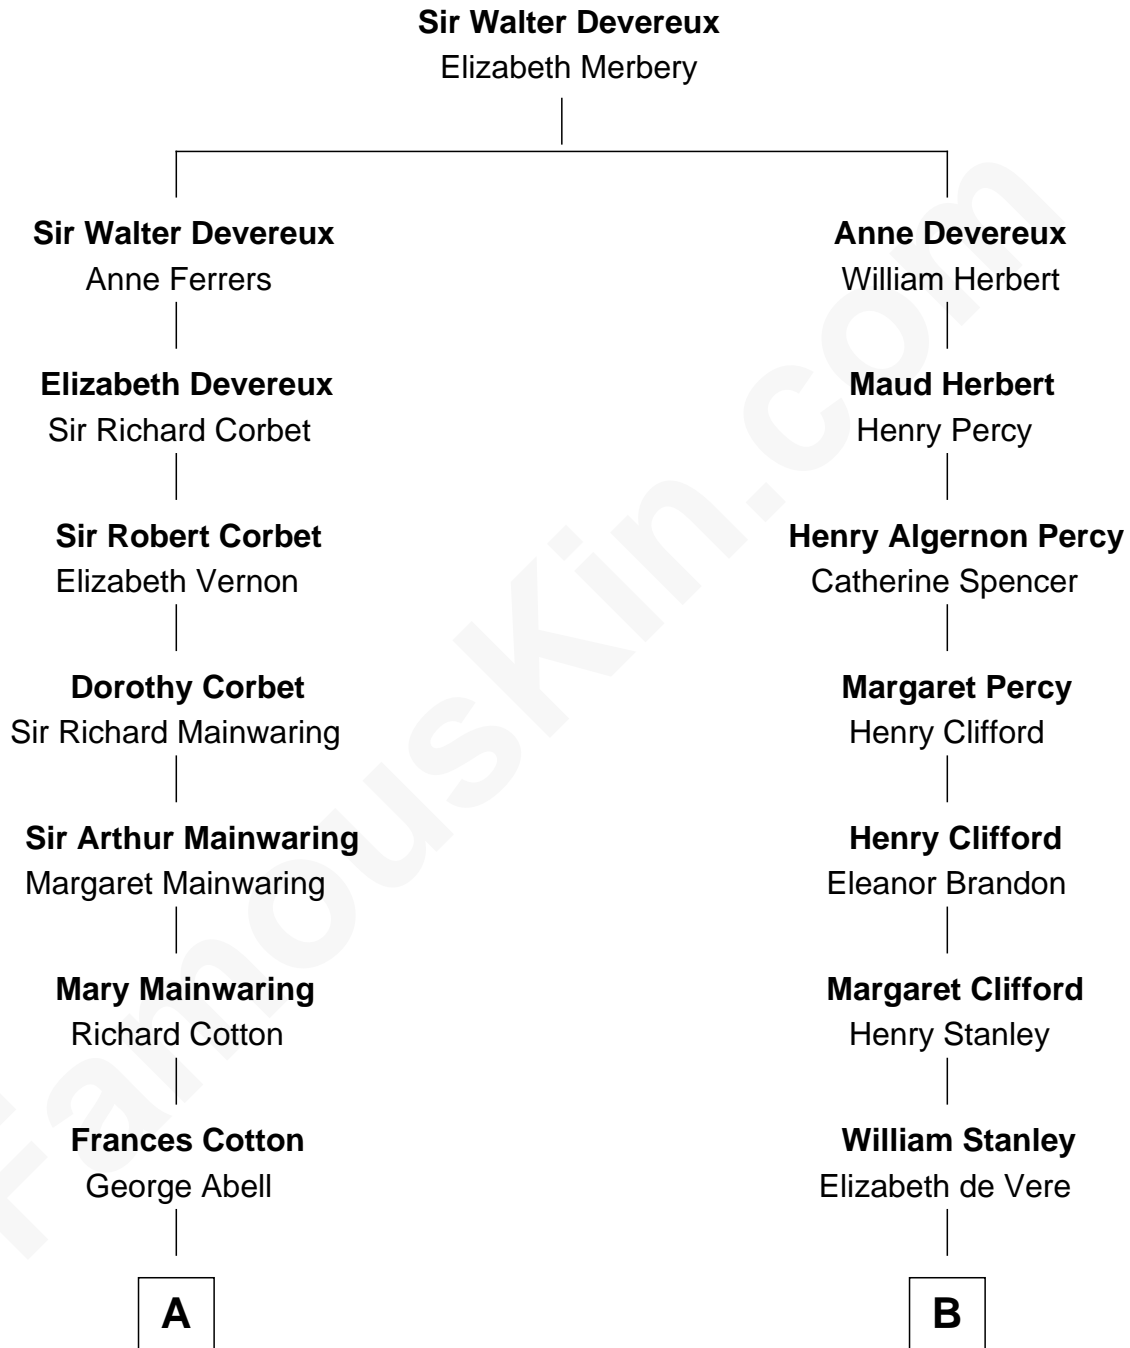

FamousKin.com Relationship Chart of

Elizabeth Montgomery

TV Actress - "Bewitched"

17th cousin 1 time removed of

Hugh Grant

Movie Actor

C

Fynvola Susan MacLean