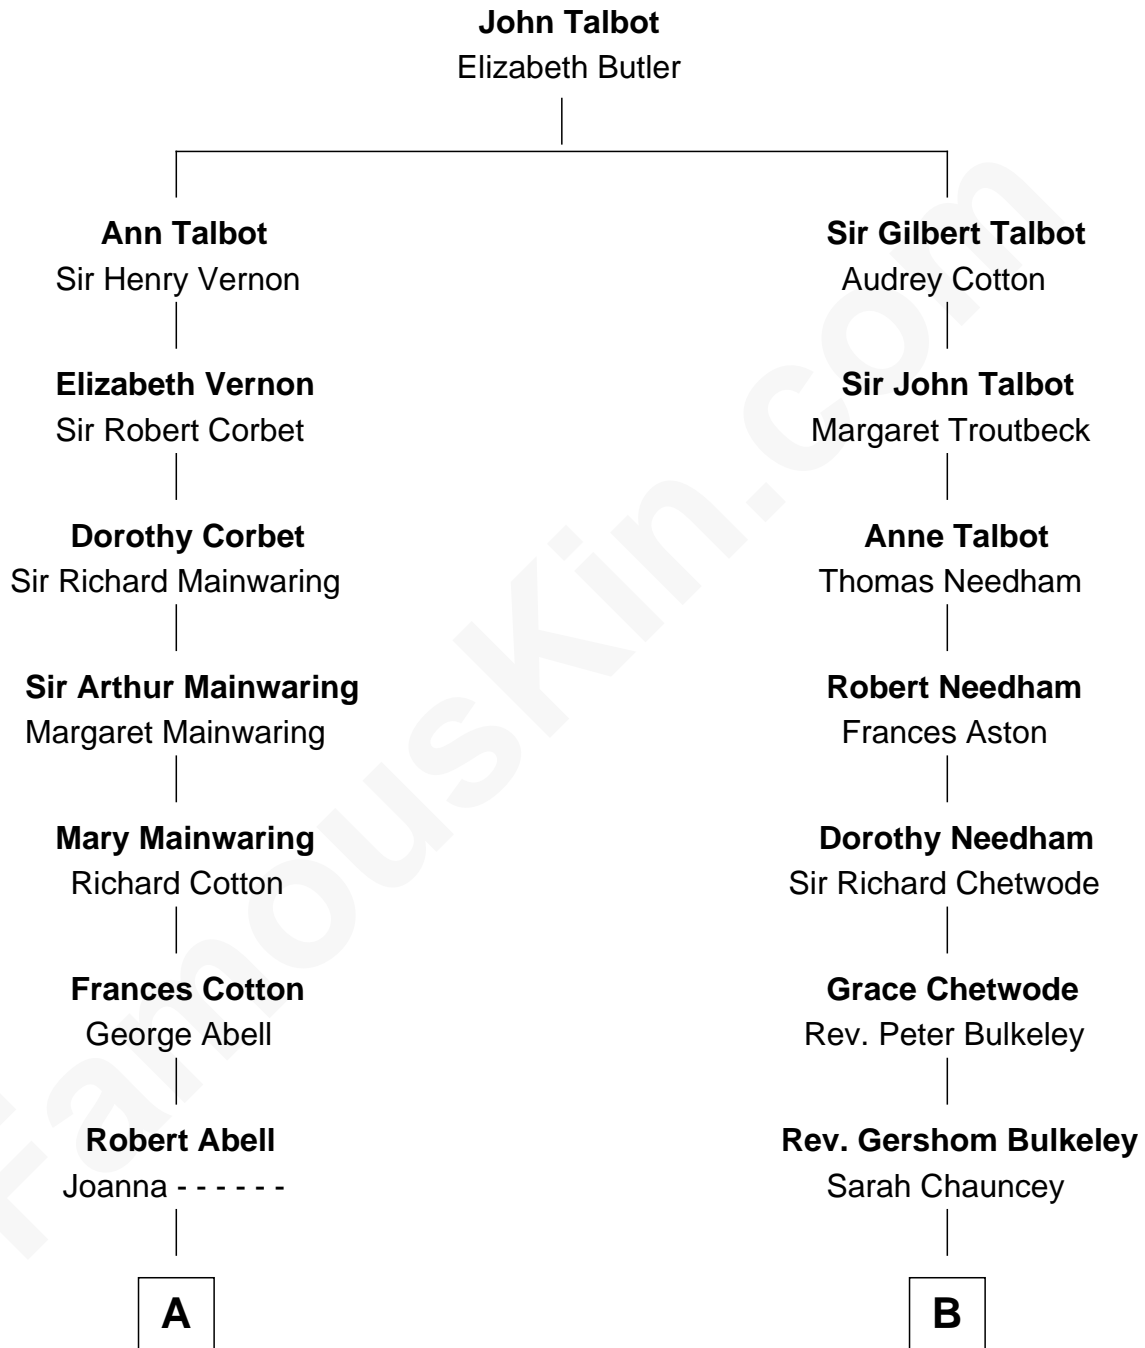

**FamousKin.com**  
**Relationship Chart of**  
**Elizabeth Montgomery**  
*TV Actress - "Bewitched"*

15th cousin 1 time removed of

**Dick Clark**  
*Radio and TV Host*

Dick Clark photo by [Alan Light](#) (CC BY 2.0)