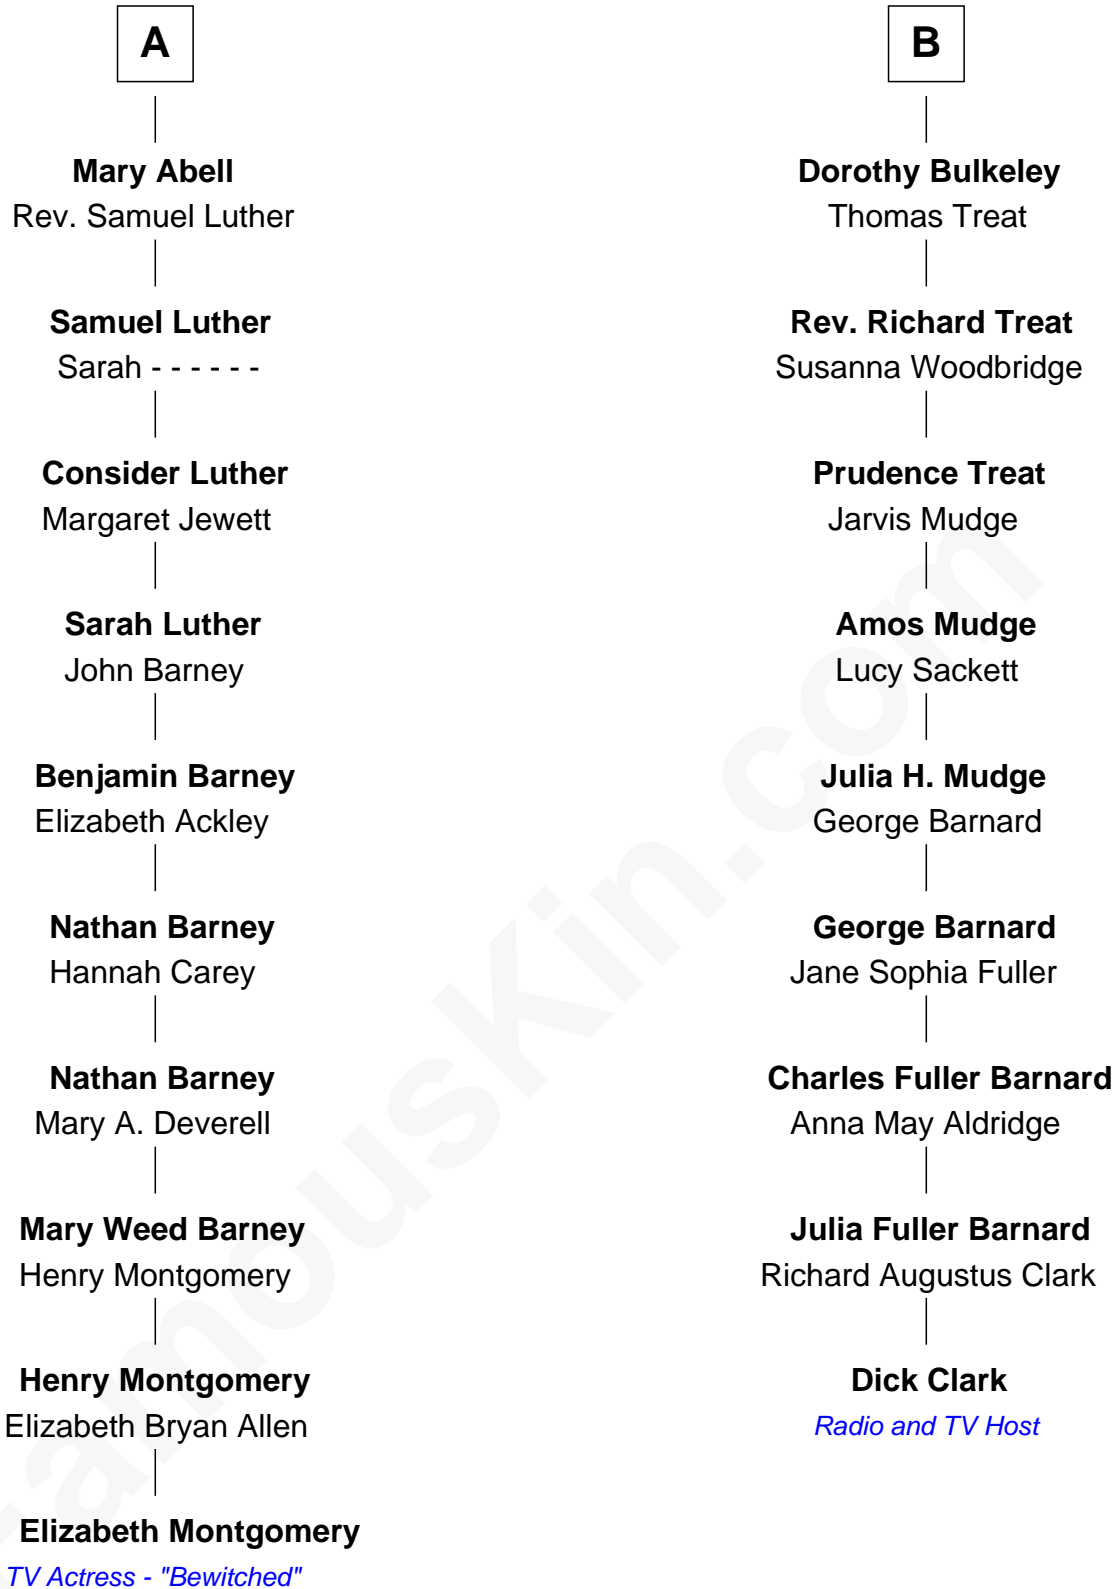

**FamousKin.com**  
**Relationship Chart of**  
**Elizabeth Montgomery**  
*TV Actress - "Bewitched"*

15th cousin 1 time removed of

**Dick Clark**  
*Radio and TV Host*

Dick Clark photo by [Alan Light](#) (CC BY 2.0)