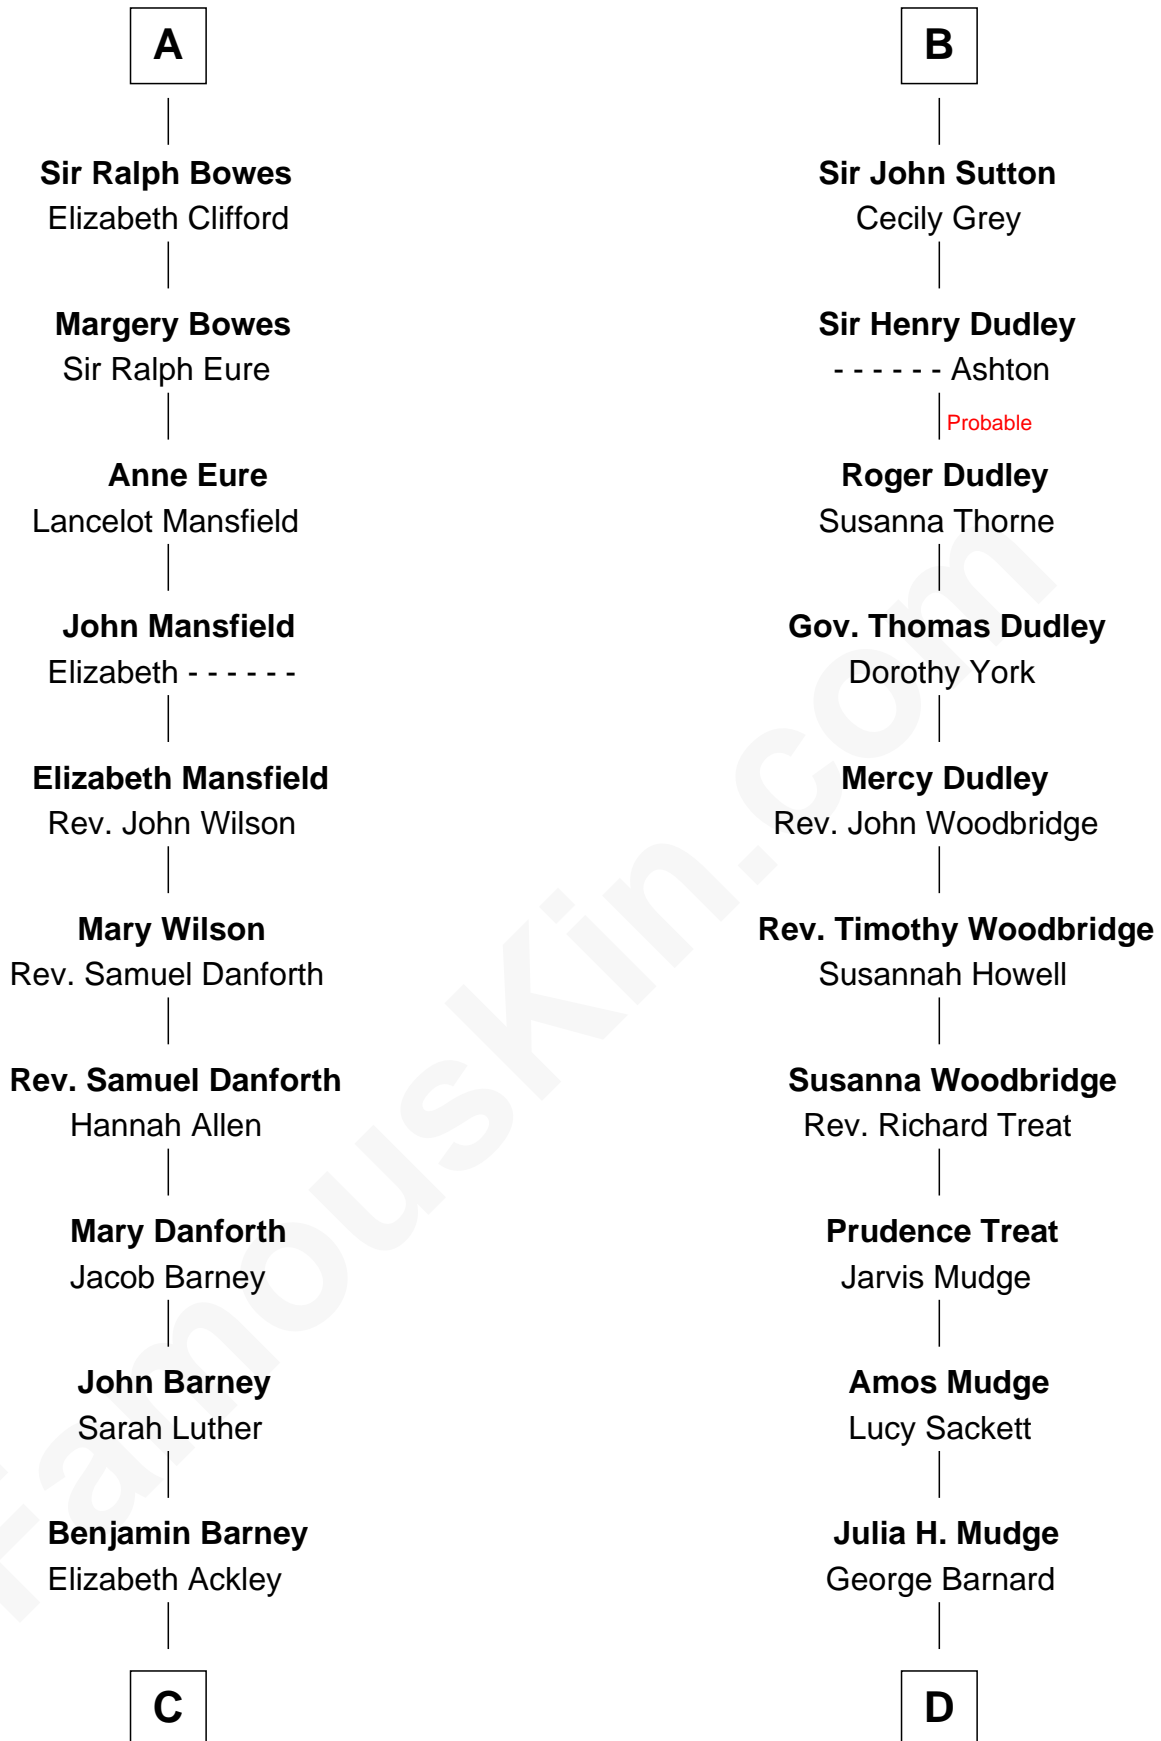

FamousKin.com
Relationship Chart of
Elizabeth Montgomery
TV Actress - "Bewitched"

20th cousin 1 time removed of
Dick Clark
Radio and TV Host

Sir Edmund Mortimer
 Margaret de Fiennes

C

Nathan Barney
Hannah Carey

Nathan Barney
Mary A. Deverell

Mary Weed Barney
Henry Montgomery

Henry Montgomery
Elizabeth Bryan Allen

Elizabeth Montgomery
TV Actress - "Bewitched"

D

George Barnard
Jane Sophia Fuller

Charles Fuller Barnard
Anna May Aldridge