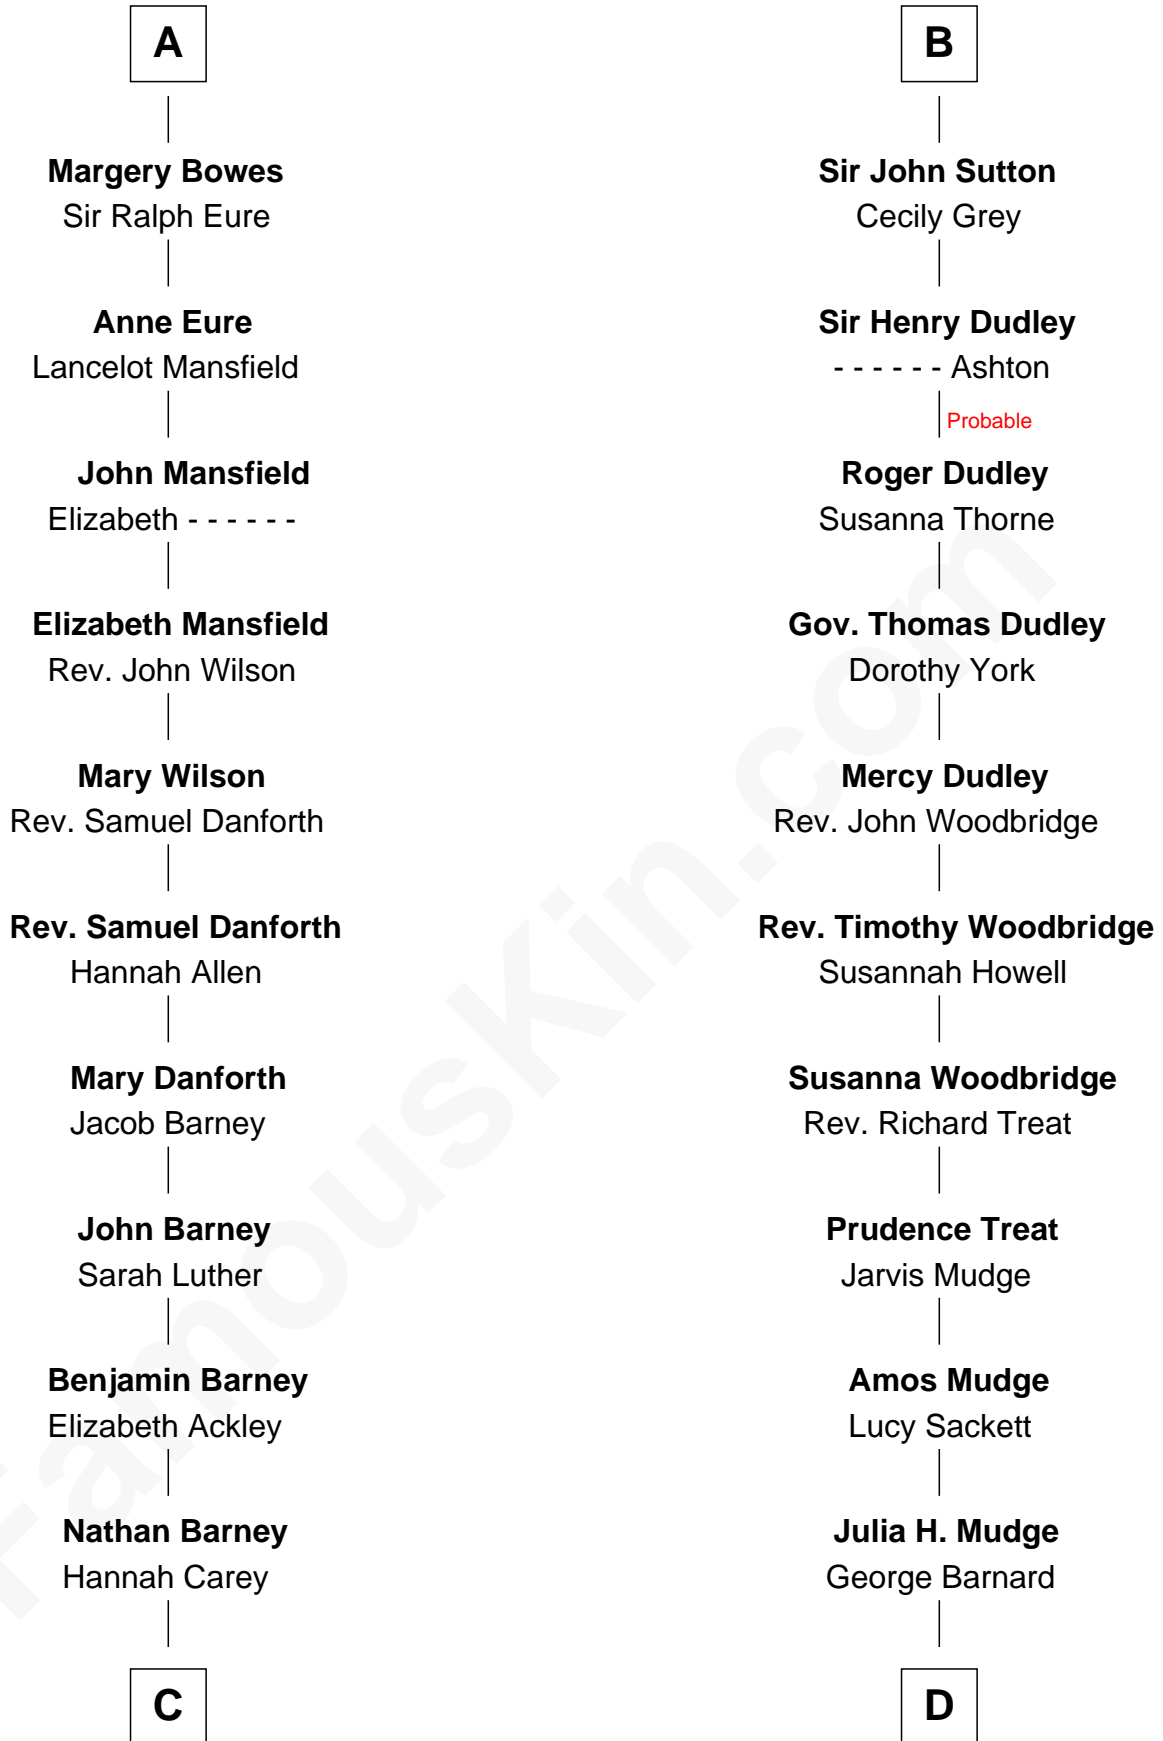

# FamousKin.com Relationship Chart of

**Elizabeth Montgomery**

*TV Actress - "Bewitched"*

20th cousin of

**Dick Clark**

*Radio and TV Host*

**Richard Fitzalan**

Alice de Saluzzo

**C**

**Nathan Barney**  
Mary A. Deverell

**Mary Weed Barney**  
Henry Montgomery

**Henry Montgomery**  
Elizabeth Bryan Allen

**Elizabeth Montgomery**  
*TV Actress - "Bewitched"*

**D**

**George Barnard**  
Jane Sophia Fuller

**Charles Fuller Barnard**  
Anna May Aldridge

**Julia Fuller Barnard**  
Richard Augustus Clark

**Dick Clark**  
*Radio and TV Host*