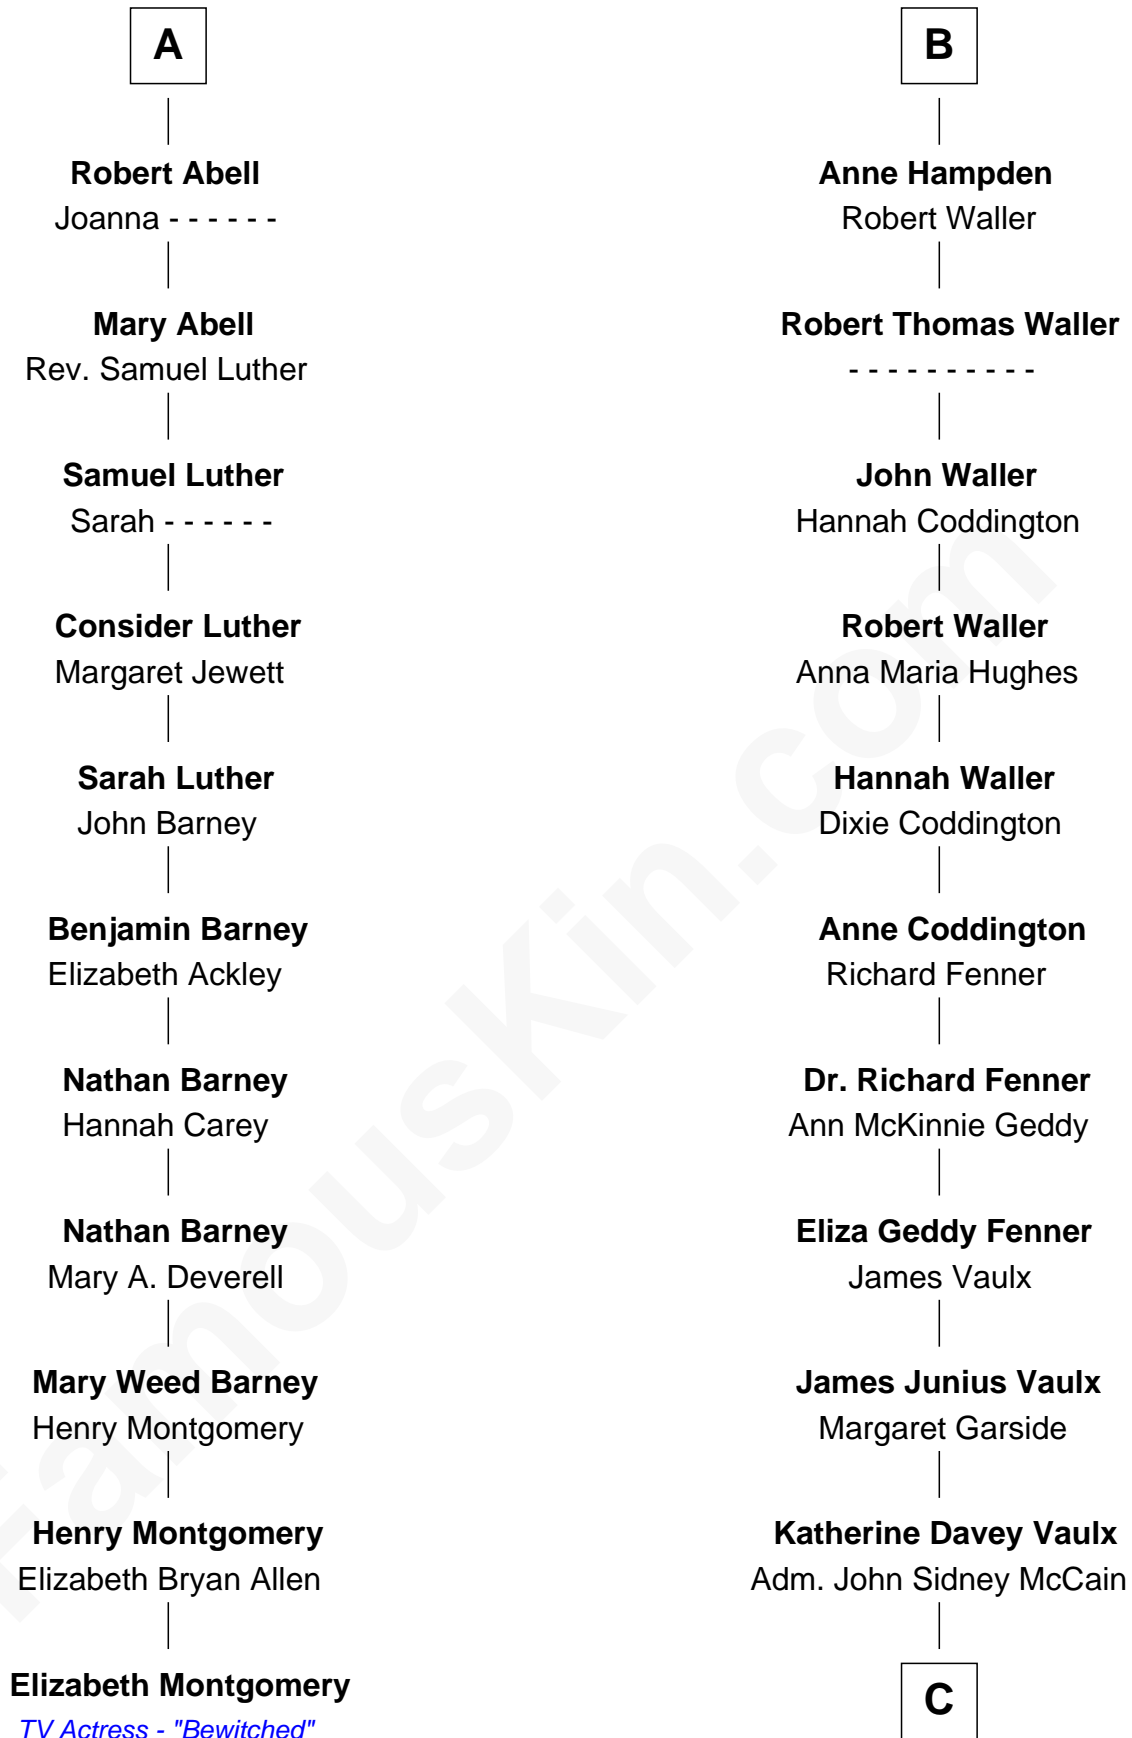

FamousKin.com Relationship Chart of

Elizabeth Montgomery

TV Actress - "Bewitched"

17th cousin 1 time removed of

John McCain

U.S. Senator from Arizona

Sir Walter Blount

Sancha de Ayala

Sir George Cotton

Mary Onley

Richard Cotton

Mary Mainwaring

Frances Cotton

George Abell

A

Sir Thomas Blount

Margaret de Gresley

Sanchia Blount

Edward Langford

Alice Langford

John Stradling

Anne Stradling

Sir John Danvers

Anne Danvers

Thomas Lovett

Elizabeth Lovett

Anthony Cave

Anne Cave

Griffith Hampden

B

C

Adm. **John Sidney McCain**