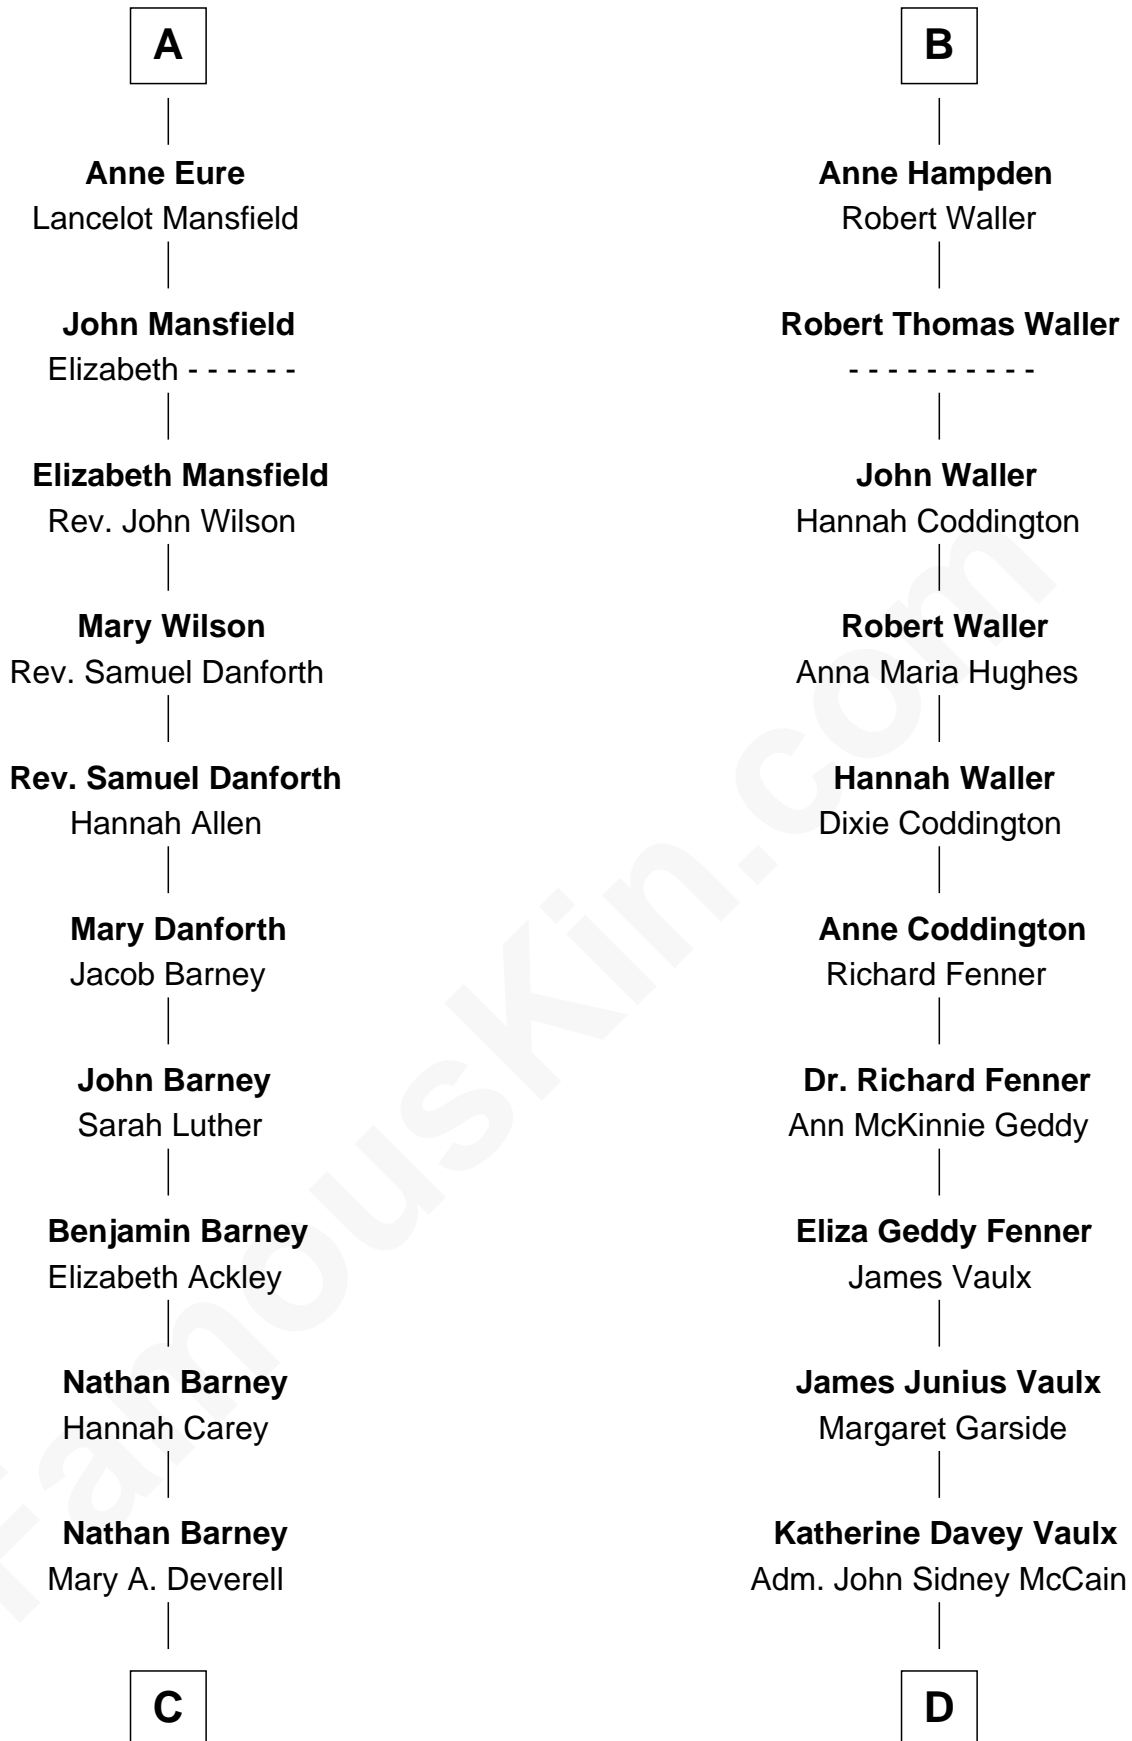

FamousKin.com
Relationship Chart of
Elizabeth Montgomery
TV Actress - "Bewitched"

18th cousin 1 time removed of
John McCain
U.S. Senator from Arizona

C

Mary Weed Barney
Henry Montgomery

Henry Montgomery
Elizabeth Bryan Allen

Elizabeth Montgomery
TV Actress - "Bewitched"

D

Adm. John Sidney McCain
Roberta Wright

John McCain
U.S. Senator from Arizona

FamousKin.com