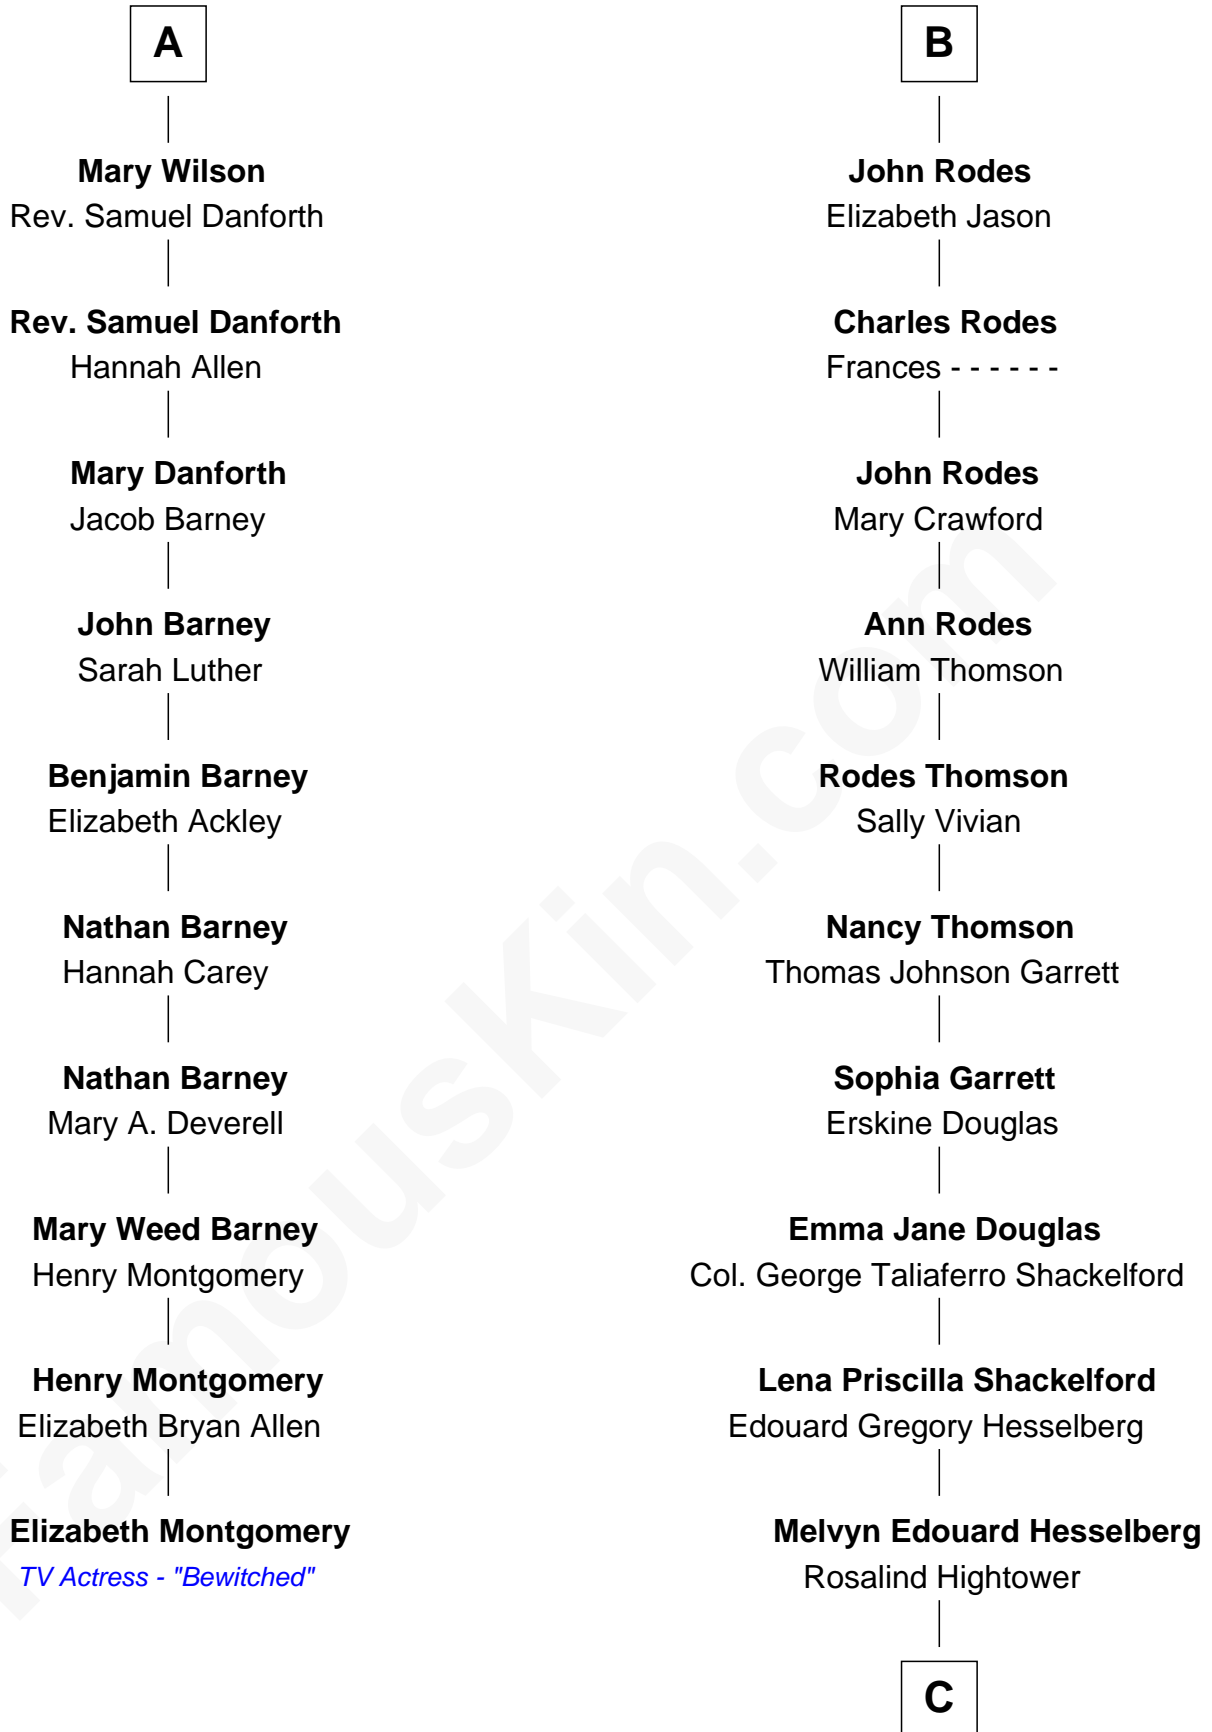

FamousKin.com
Relationship Chart of
Elizabeth Montgomery
TV Actress - "Bewitched"

16th cousin 2 times removed of

Illeana Douglas
TV and Movie Actress

C

Gregory Hesselberg

Joan Georgescu

Illeana Douglas

TV and Movie Actress

FamousKin.com