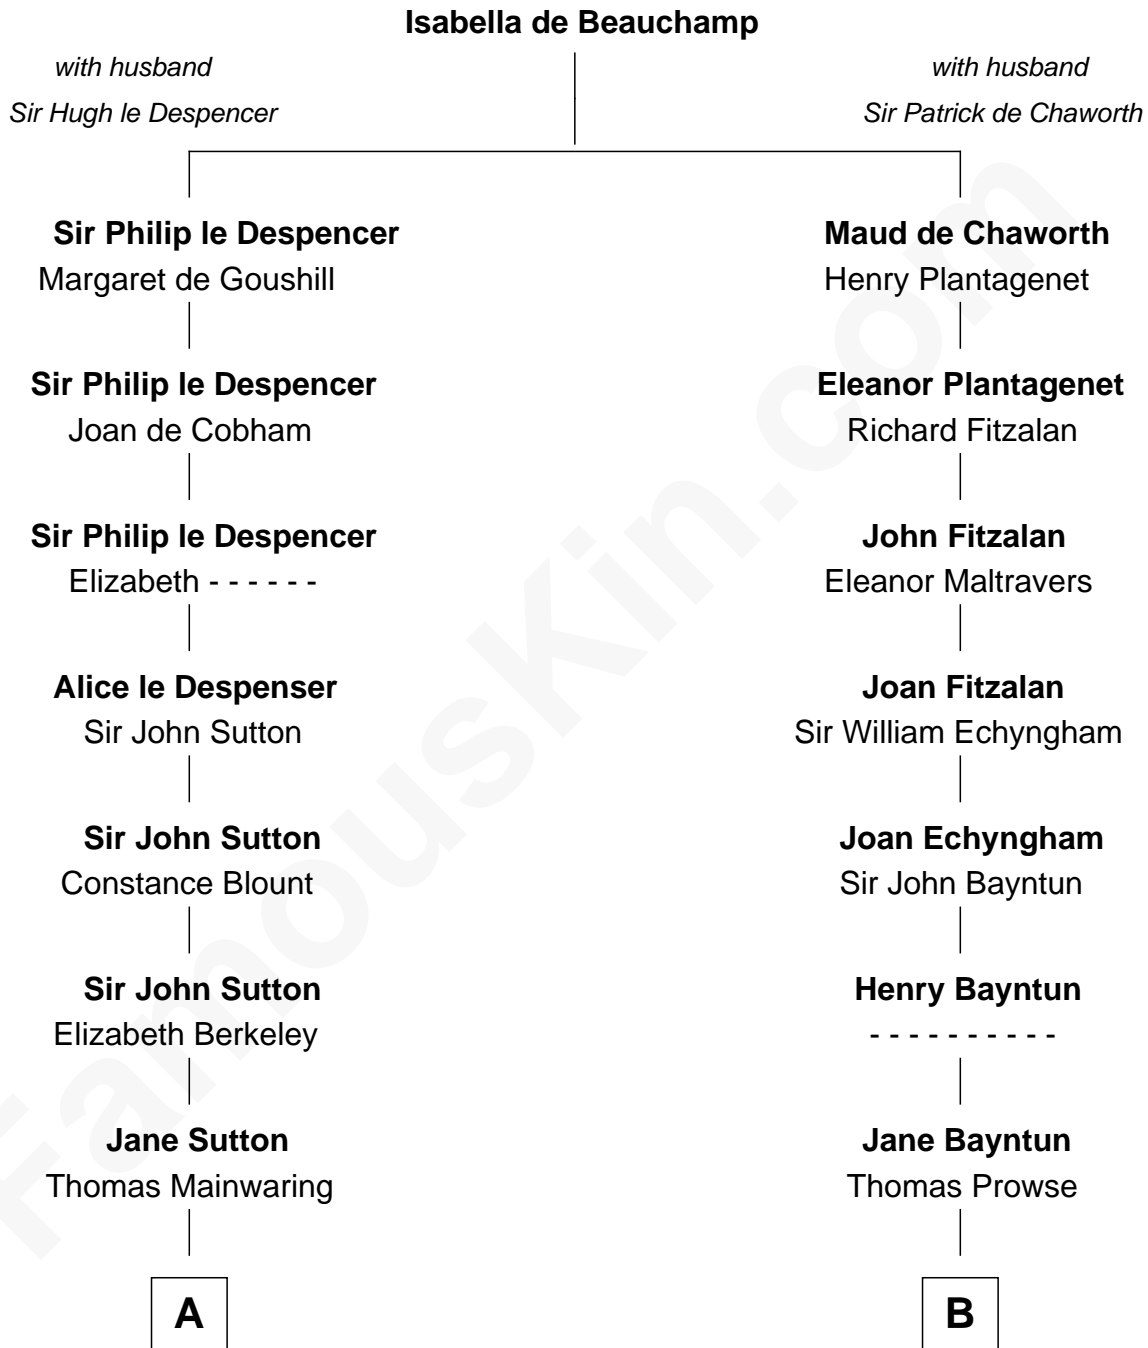

FamousKin.com
Relationship Chart of
Elizabeth Montgomery
TV Actress - "Bewitched"

20th cousin 1 time removed of
Sarah Palin
9th Governor of Alaska

C

Nathan Barney
Hannah Carey

Nathan Barney
Mary A. Deverell

Mary Weed Barney
Henry Montgomery

Henry Montgomery
Elizabeth Bryan Allen

Elizabeth Montgomery
TV Actress - "Bewitched"

D

May Belle Ruddock
Henry Charles Brandt

Nellie Marie Brandt
Charles Francis Heath

Charles Richard Heath
Sarah Sheeran

Sarah Palin
9th Governor of Alaska

FamousKin.com