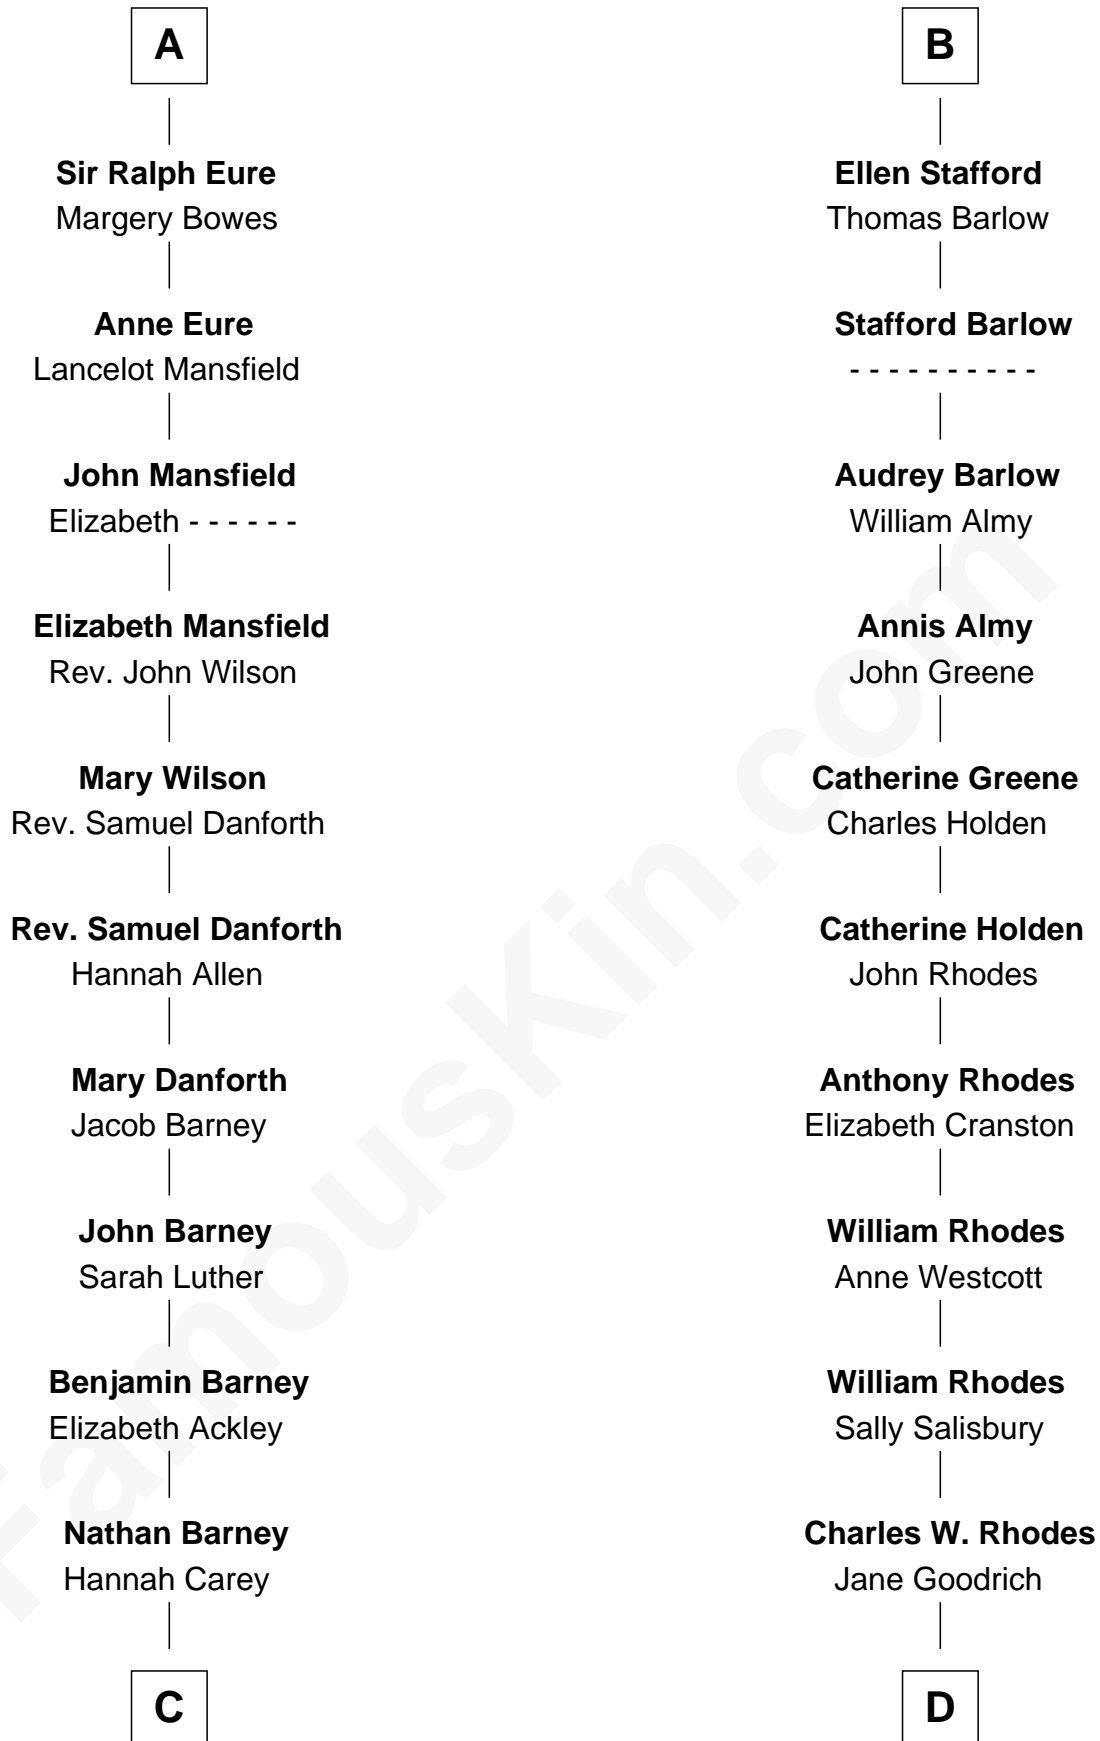

FamousKin.com
Relationship Chart of
Elizabeth Montgomery
TV Actress - "Bewitched"

20th cousin 1 time removed of
Sarah Palin
9th Governor of Alaska

C

Nathan Barney
Mary A. Deverell

Mary Weed Barney
Henry Montgomery

Henry Montgomery
Elizabeth Bryan Allen

Elizabeth Montgomery
TV Actress - "Bewitched"

D

Alma Miranda Rhodes
James W. Heath

Charles R. Heath
Alice Adeline Oriel

Charles Francis Heath
Nellie Marie Brandt

Charles Richard Heath
Sarah Sheeran

Sarah Palin
9th Governor of Alaska

FamousKin.com