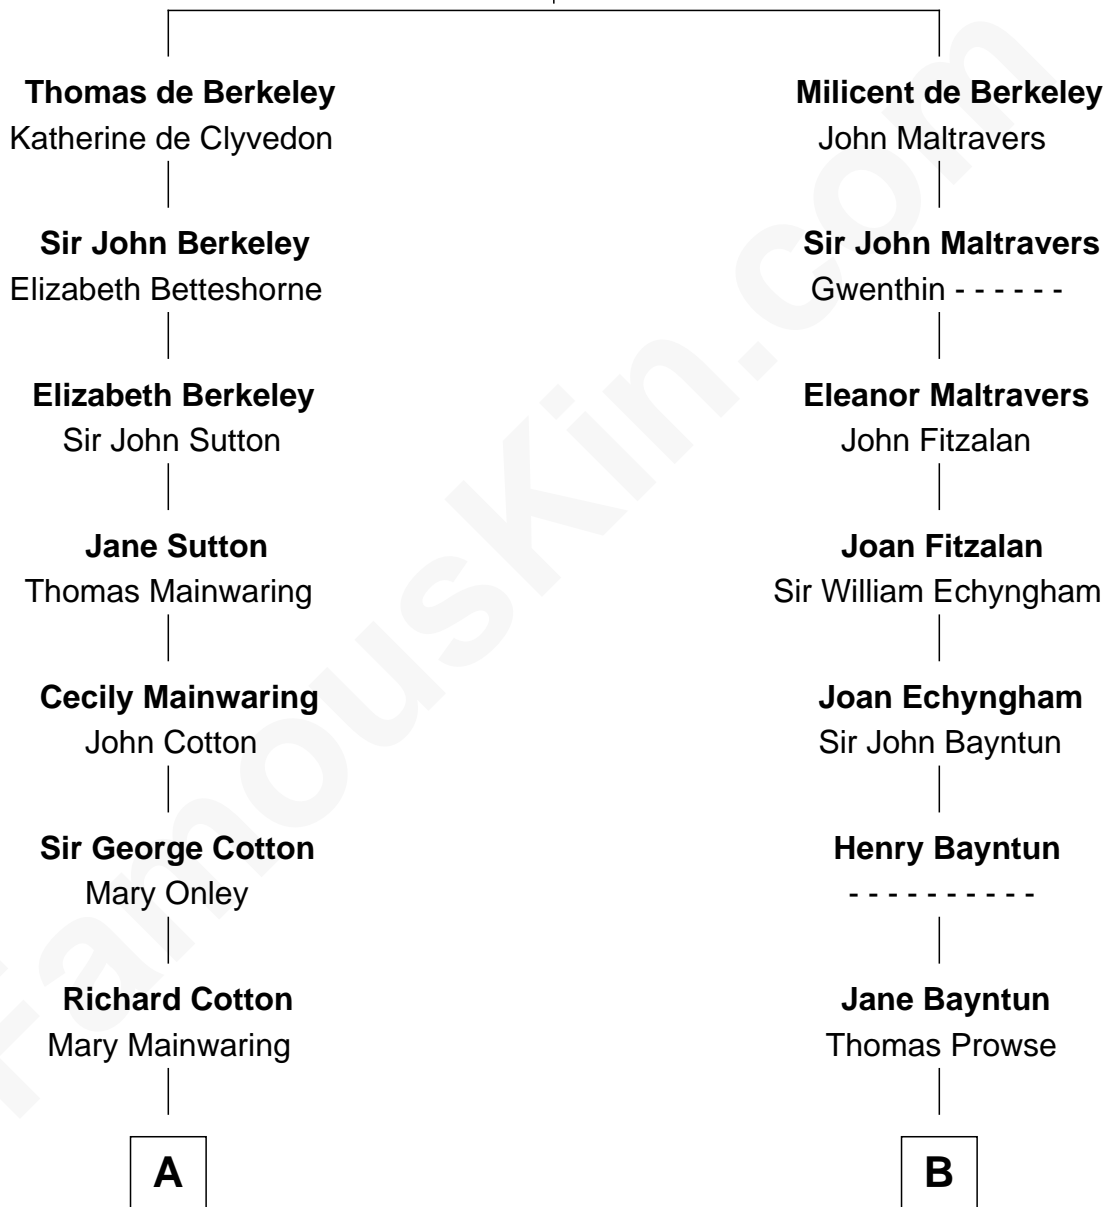

**FamousKin.com**  
**Relationship Chart of**  
**Elizabeth Montgomery**  
*TV Actress - "Bewitched"*

18th cousin 2 times removed of

**Sarah Palin**  
*9th Governor of Alaska*

**Sir Maurice de Berkeley**  
 Eve la Zouche

**C**

**Henry Montgomery**  
Elizabeth Bryan Allen

**Elizabeth Montgomery**  
*TV Actress - "Bewitched"*

**D**

**May Belle Ruddock**  
Henry Charles Brandt

**Nellie Marie Brandt**  
Charles Francis Heath

**Charles Richard Heath**  
Sarah Sheeran

**Sarah Palin**  
*9th Governor of Alaska*

FamousKin.com