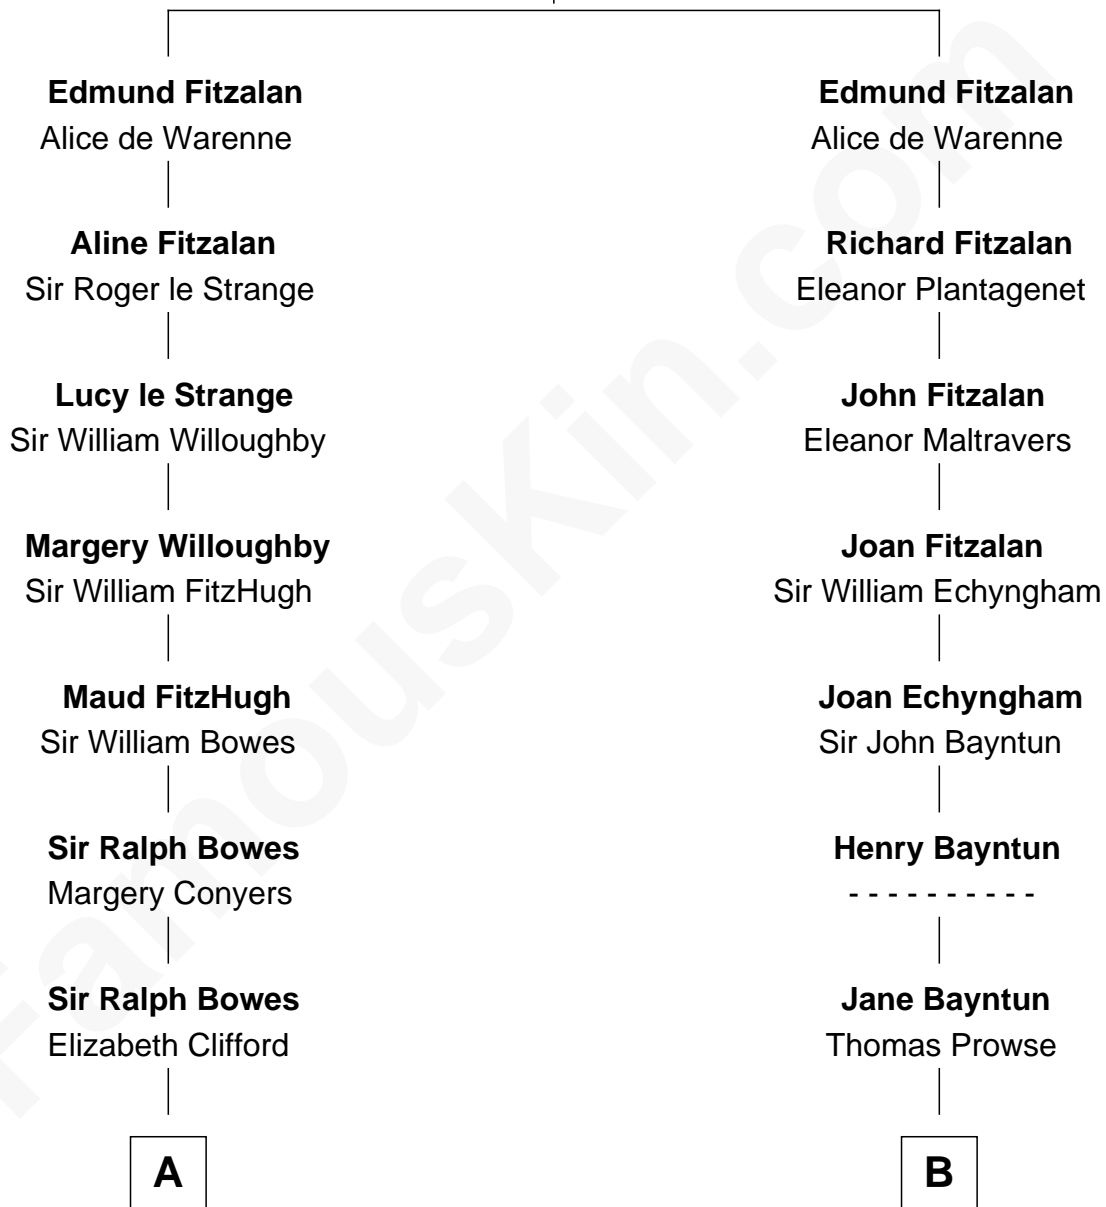

FamousKin.com Relationship Chart of

Elizabeth Montgomery

TV Actress - "Bewitched"

20th cousin of

Sarah Palin

9th Governor of Alaska

Richard Fitzalan

Alice de Saluzzo

C

Nathan Barney
Mary A. Deverell

Mary Weed Barney
Henry Montgomery

Henry Montgomery
Elizabeth Bryan Allen

Elizabeth Montgomery
TV Actress - "Bewitched"

D

May Belle Ruddock
Henry Charles Brandt

Nellie Marie Brandt
Charles Francis Heath

Charles Richard Heath
Sarah Sheeran

Sarah Palin
9th Governor of Alaska

FamousKin.com