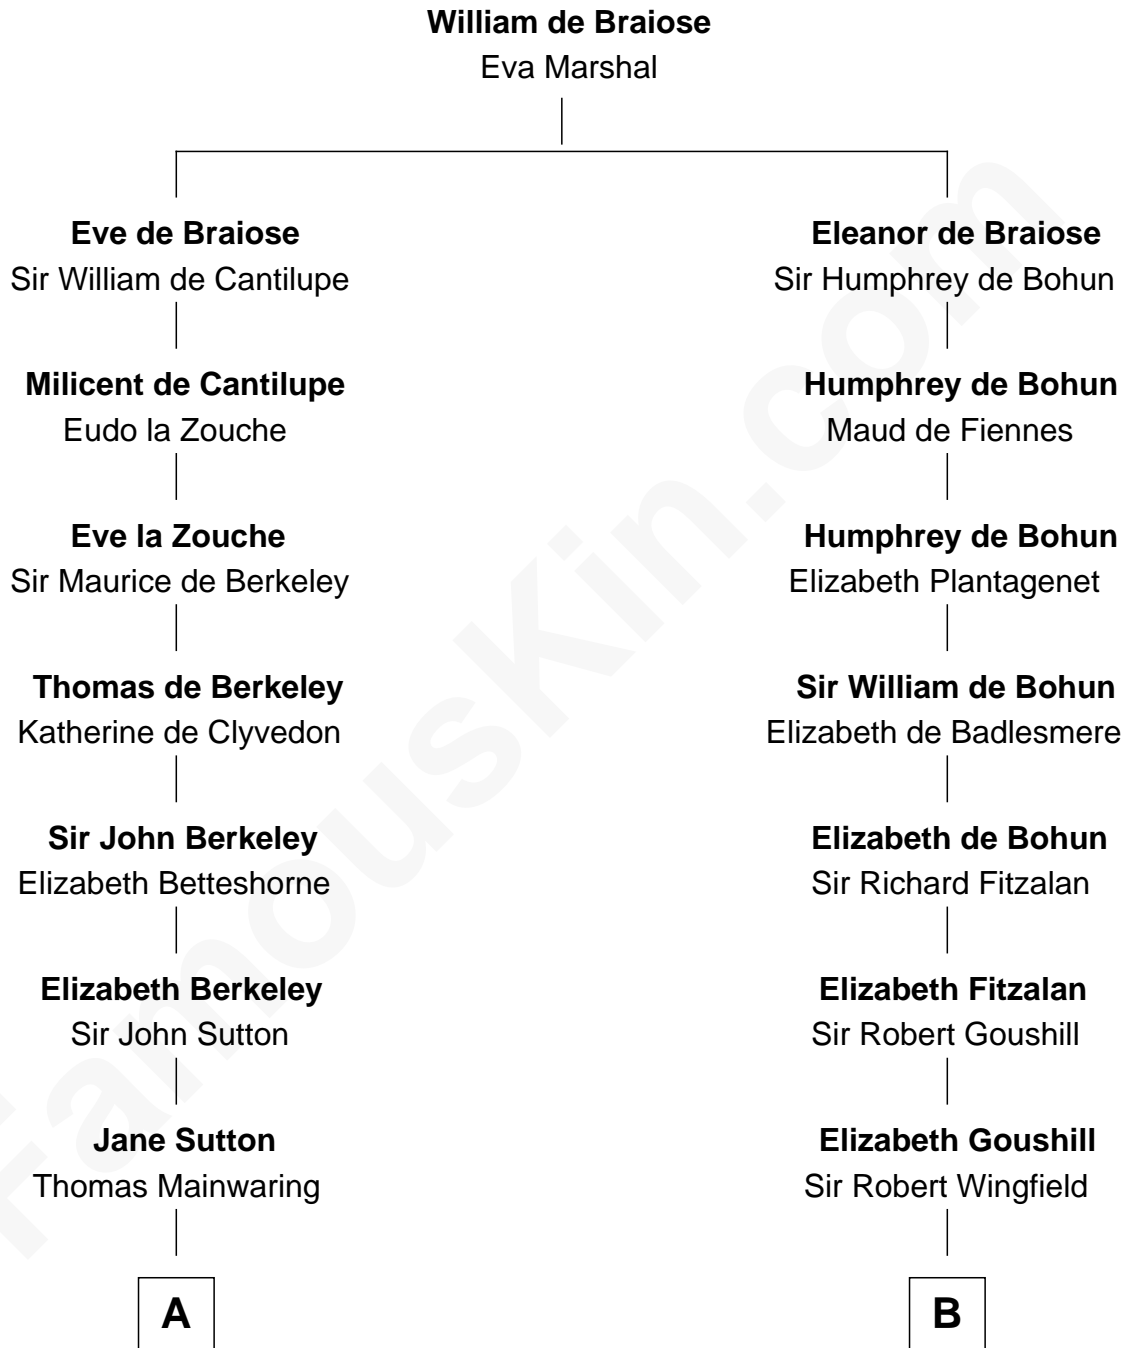

FamousKin.com
Relationship Chart of
Elizabeth Montgomery
 TV Actress - "Bewitched"

19th cousin 2 times removed of

Shubael D. Childs
 Founder of S.D. Childs & Company

C

Nathan Barney
Hannah Carey

Nathan Barney
Mary A. Deverell

Mary Weed Barney
Henry Montgomery

Henry Montgomery
Elizabeth Bryan Allen

Elizabeth Montgomery
TV Actress - "Bewitched"

D

Benjamin Fay
Beulah Stow

Beulah Fay
Josiah Childs

Shubael D. Childs
Founder of S.D. Childs & Company