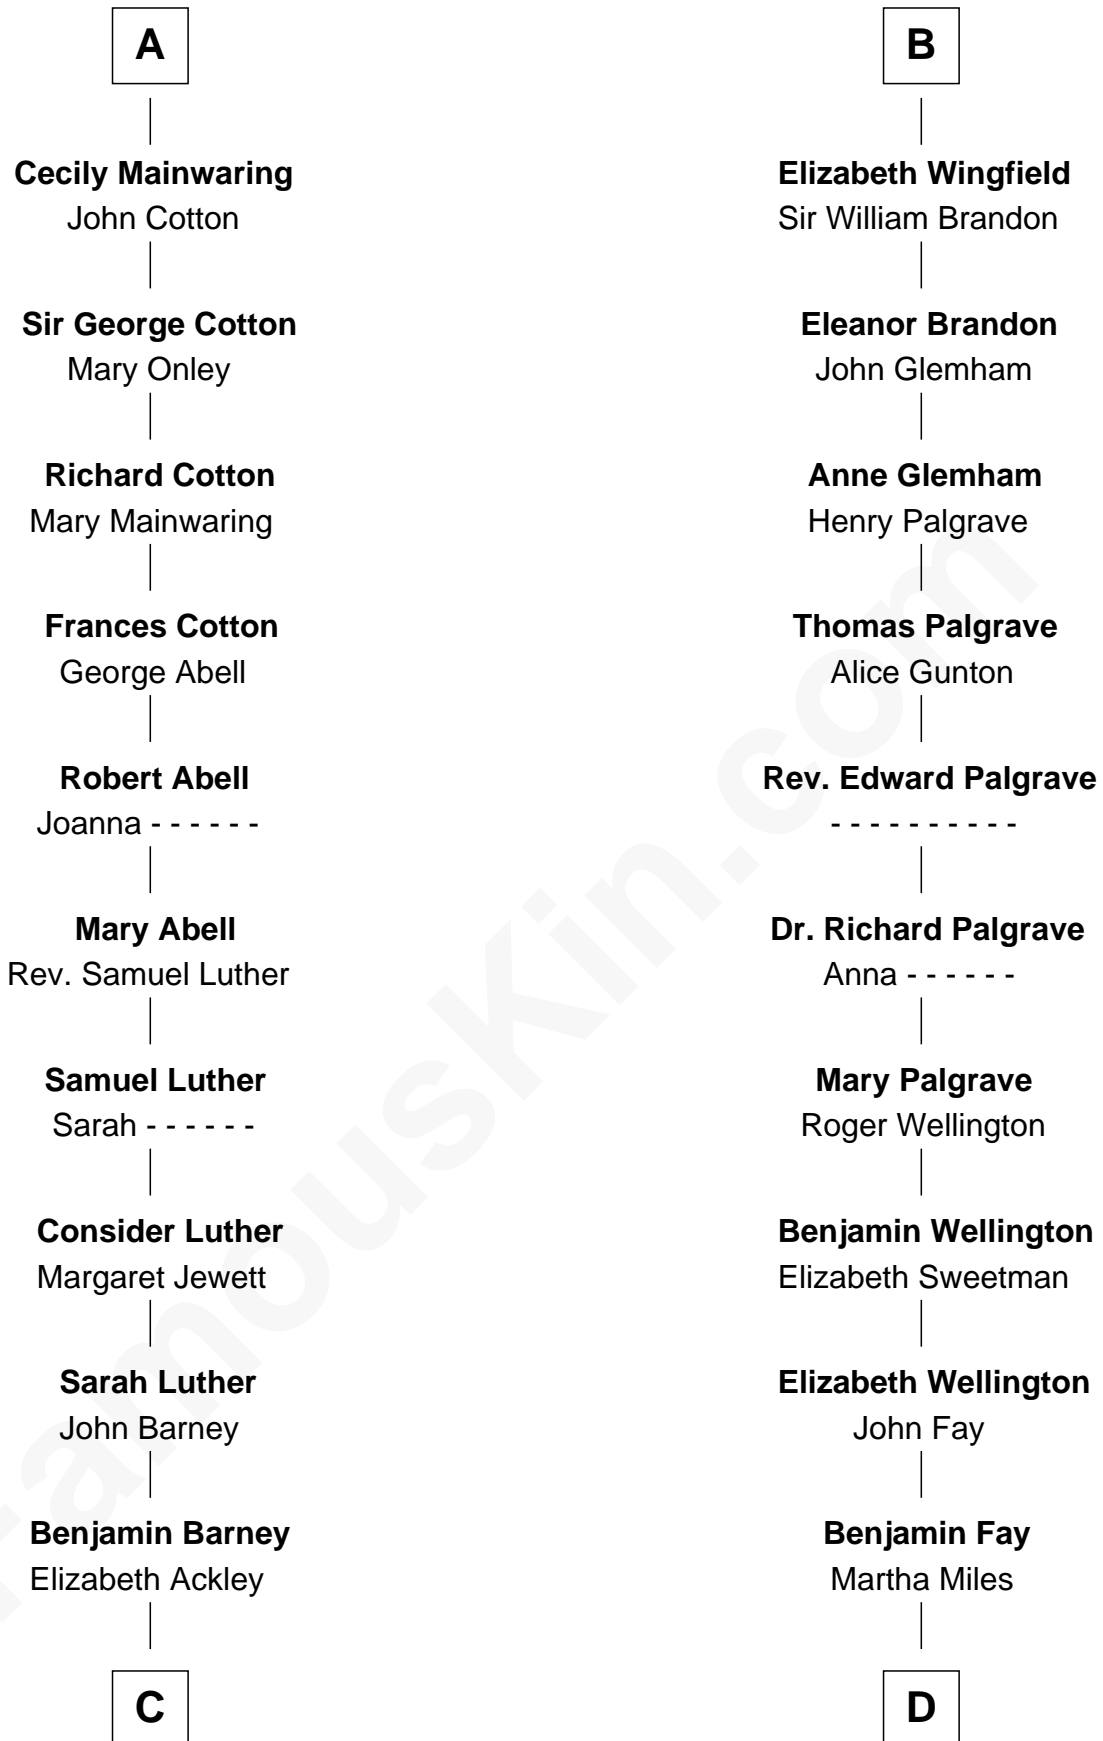

FamousKin.com
Relationship Chart of
Elizabeth Montgomery
 TV Actress - "Bewitched"

19th cousin 2 times removed of

Shubael D. Childs
 Founder of S.D. Childs & Company

C

Nathan Barney
Hannah Carey

Nathan Barney
Mary A. Deverell

Mary Weed Barney
Henry Montgomery

Henry Montgomery
Elizabeth Bryan Allen

Elizabeth Montgomery
TV Actress - "Bewitched"

D

Benjamin Fay
Beulah Stow

Beulah Fay
Josiah Childs

Shubael D. Childs
Founder of S.D. Childs & Company