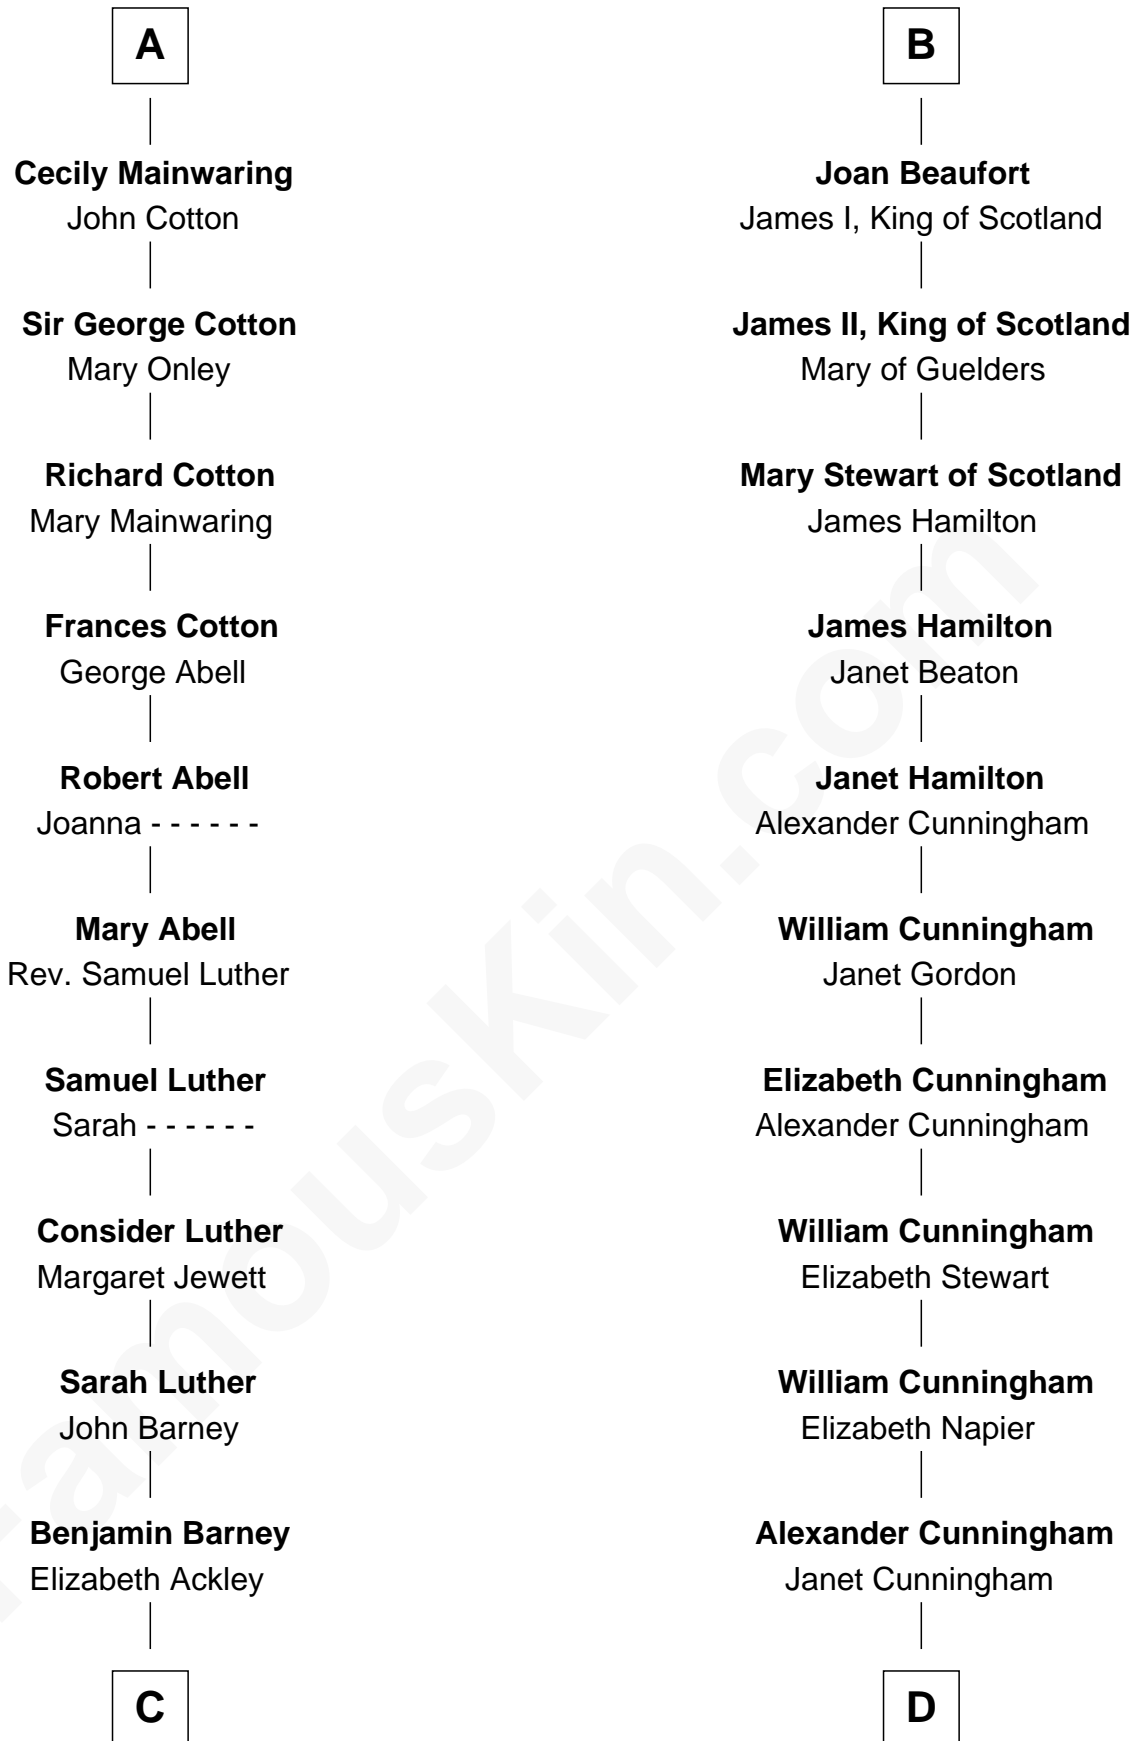

**FamousKin.com**  
**Relationship Chart of**  
**Elizabeth Montgomery**  
*TV Actress - "Bewitched"*

20th cousin 1 time removed of

**Alexander Hamilton**  
*1st U.S. Secretary of the Treasury*

**C**

**Nathan Barney**  
Hannah Carey

**Nathan Barney**  
Mary A. Deverell

**Mary Weed Barney**  
Henry Montgomery

**Henry Montgomery**  
Elizabeth Bryan Allen

**Elizabeth Montgomery**  
*TV Actress - "Bewitched"*

**D**

**Rebecca Cunningham**  
John Hamilton

**Alexander Hamilton**  
Elizabeth Pollock

**James A. Hamilton**  
Rachel Fawcett

**Alexander Hamilton**  
*1st U.S. Secretary of the Treasury*