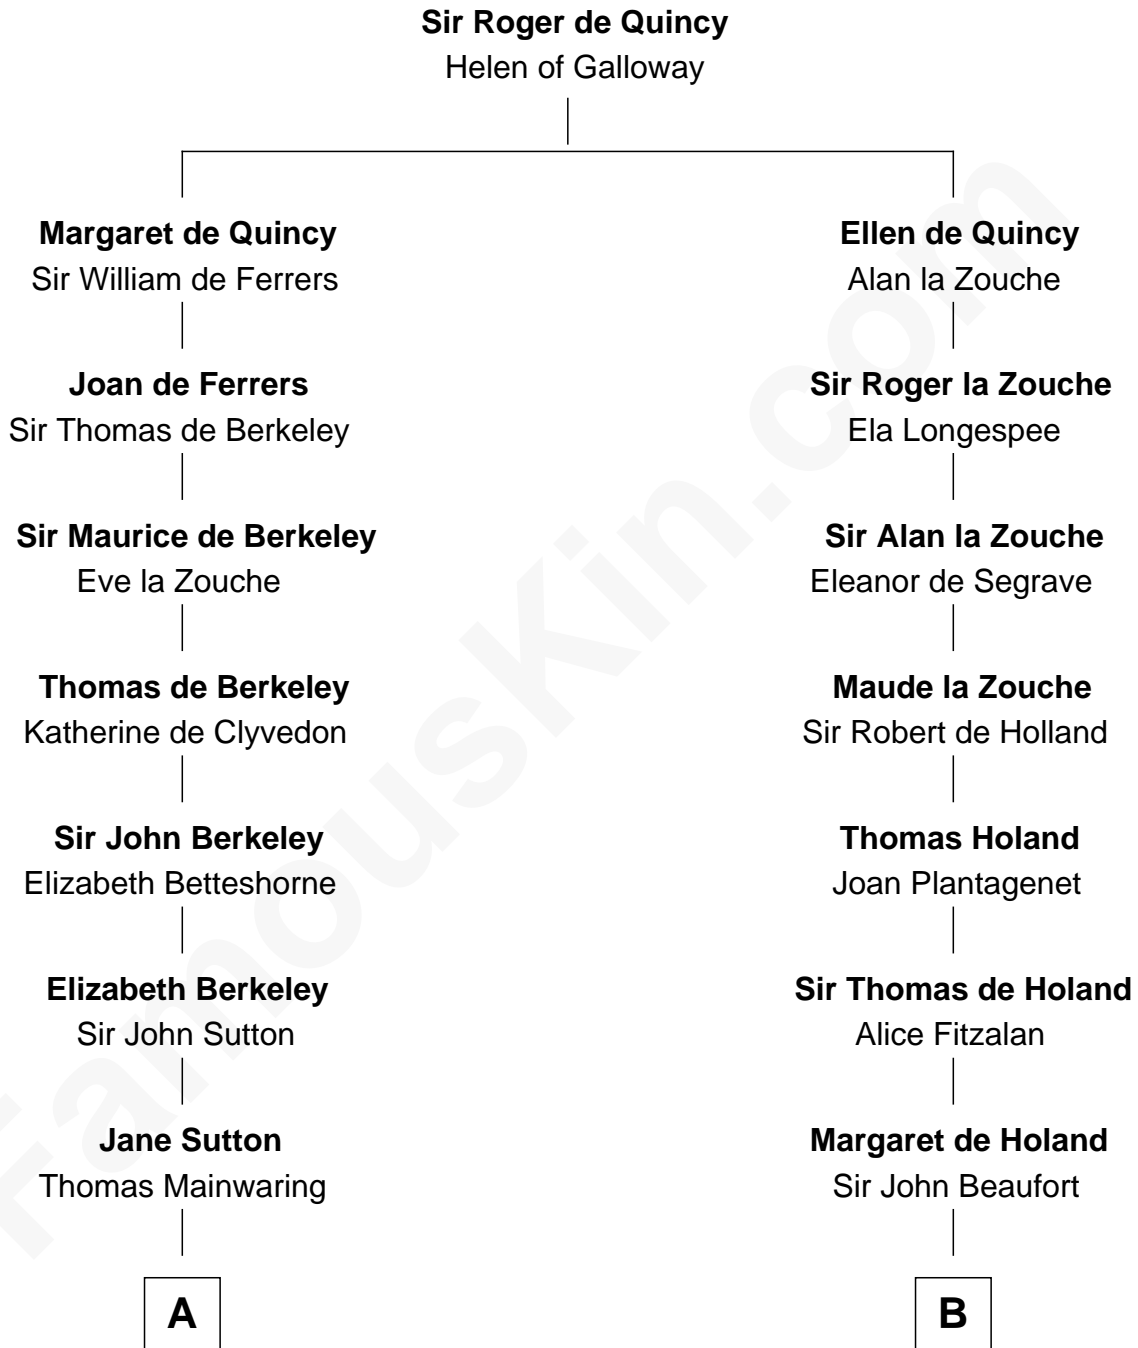

**FamousKin.com**  
**Relationship Chart of**  
**Elizabeth Montgomery**  
*TV Actress - "Bewitched"*

20th cousin 1 time removed of

**Alexander Hamilton**  
*1st U.S. Secretary of the Treasury*

**C**

**Nathan Barney**  
Hannah Carey

**Nathan Barney**  
Mary A. Deverell

**Mary Weed Barney**  
Henry Montgomery

**Henry Montgomery**  
Elizabeth Bryan Allen

**Elizabeth Montgomery**  
*TV Actress - "Bewitched"*

**D**

**Rebecca Cunningham**  
John Hamilton