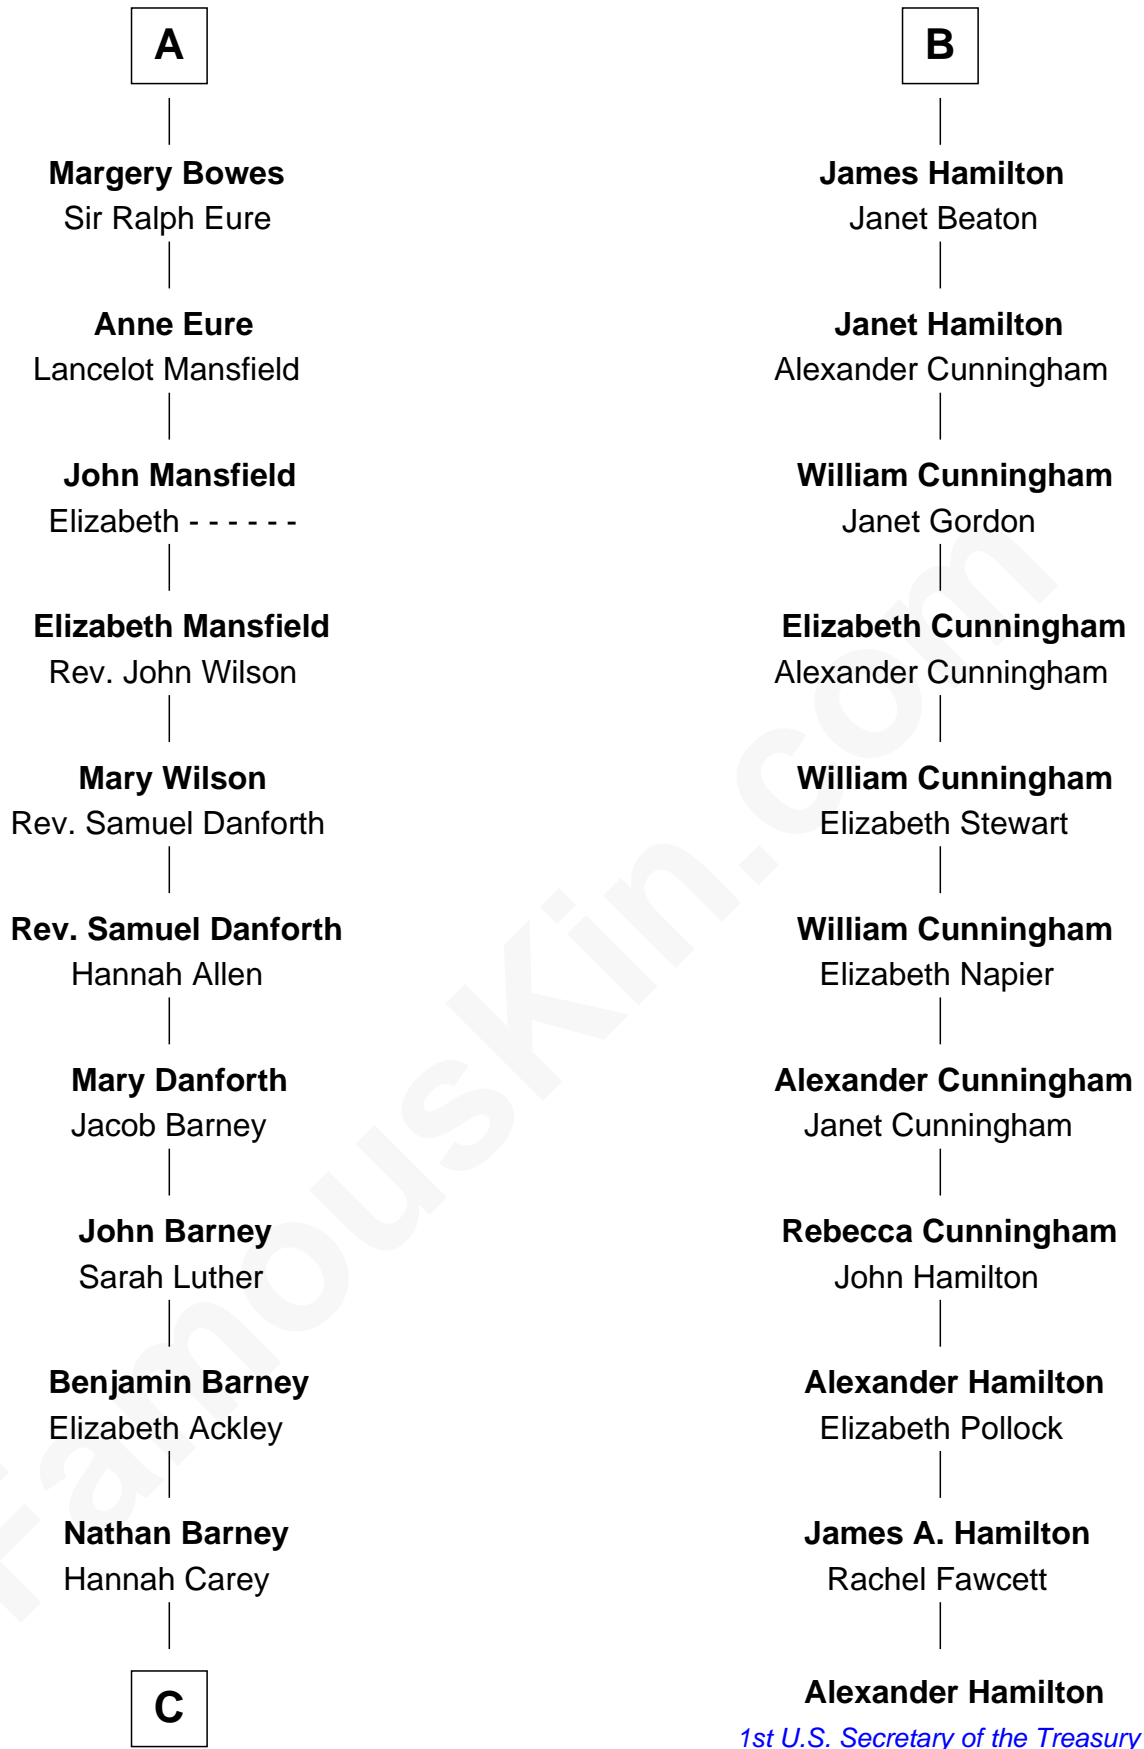

FamousKin.com Relationship Chart of

Elizabeth Montgomery

TV Actress - "Bewitched"

17th cousin 3 times removed of

Alexander Hamilton

1st U.S. Secretary of the Treasury

C

—
Nathan Barney
Mary A. Deverell

—
Mary Weed Barney
Henry Montgomery

—
Henry Montgomery
Elizabeth Bryan Allen

—
Elizabeth Montgomery
TV Actress - "Bewitched"

FamousKin.com