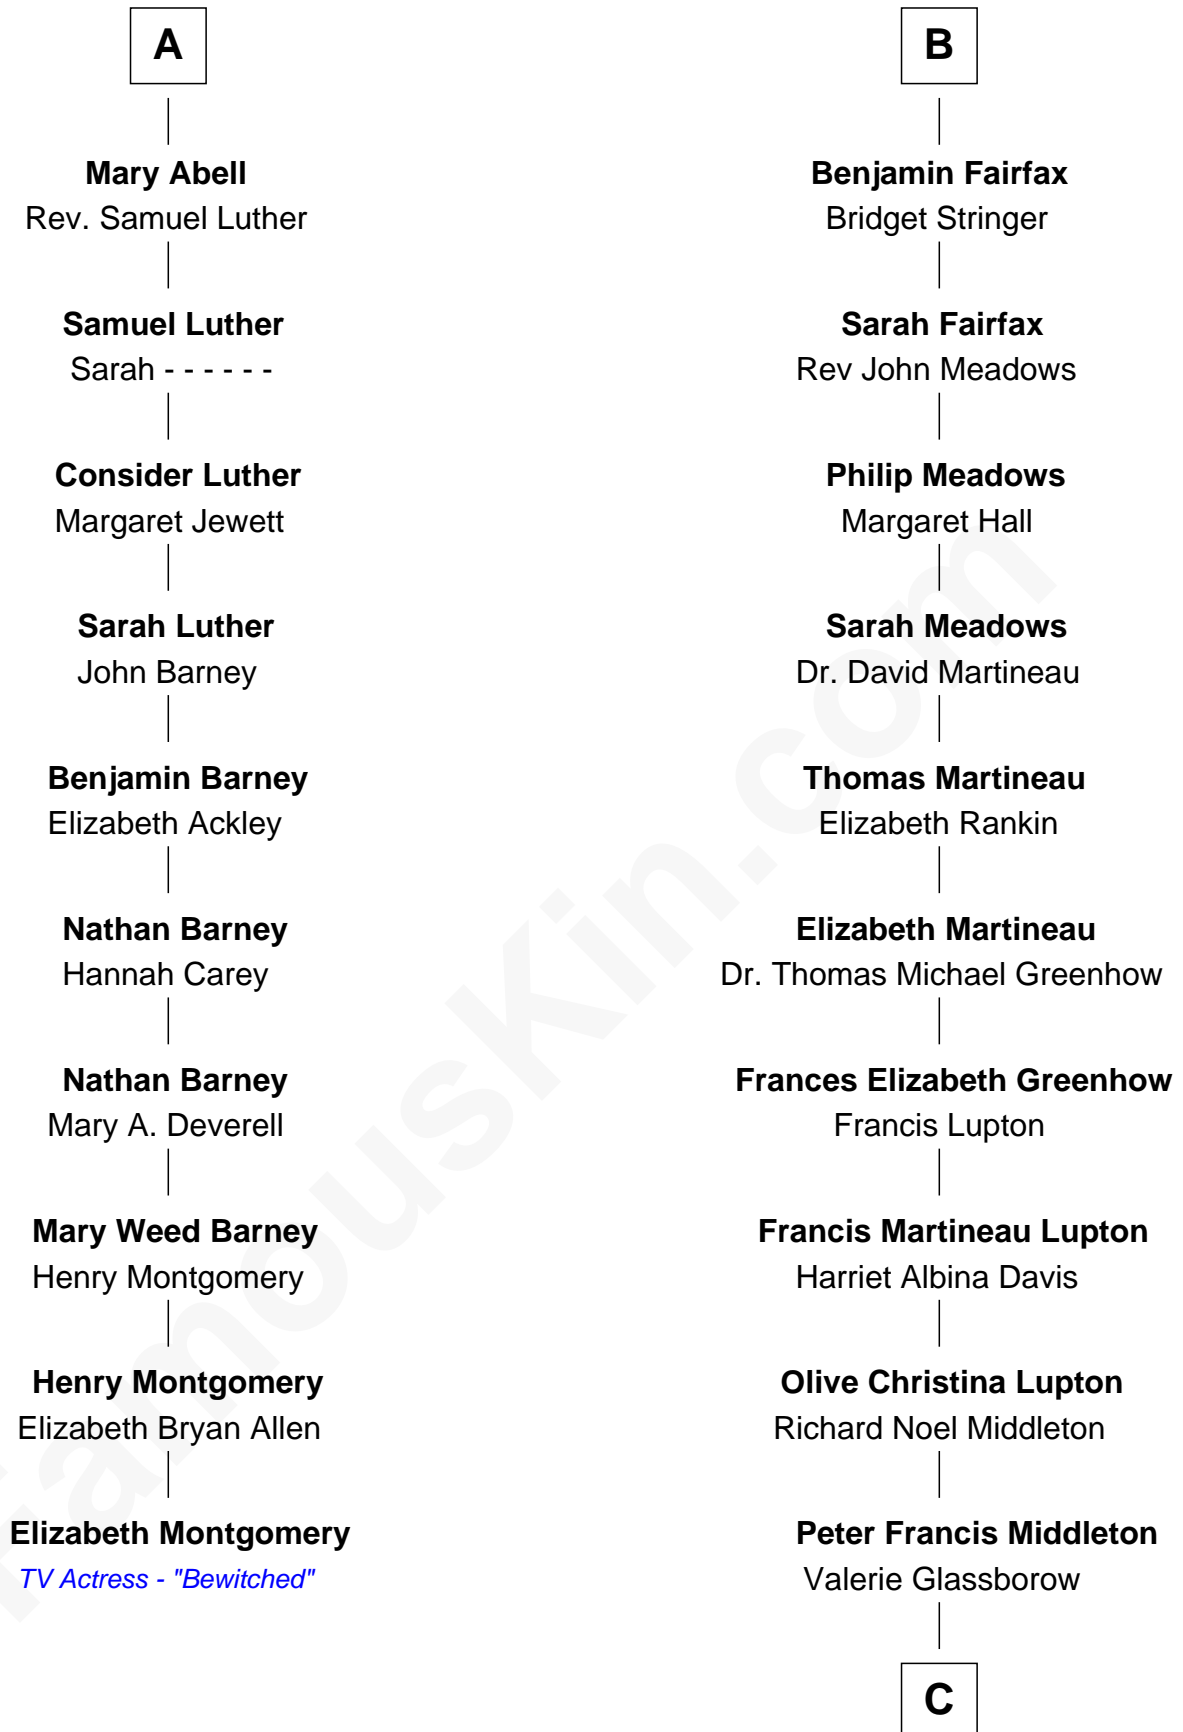

FamousKin.com
Relationship Chart of
Elizabeth Montgomery
TV Actress - "Bewitched"

16th cousin 2 times removed of

Catherine Middleton
Princess of Wales

C

Michael Francis Middleton
Carole Elizabeth Goldsmith

Catherine Middleton
Princess of Wales

FamousKin.com