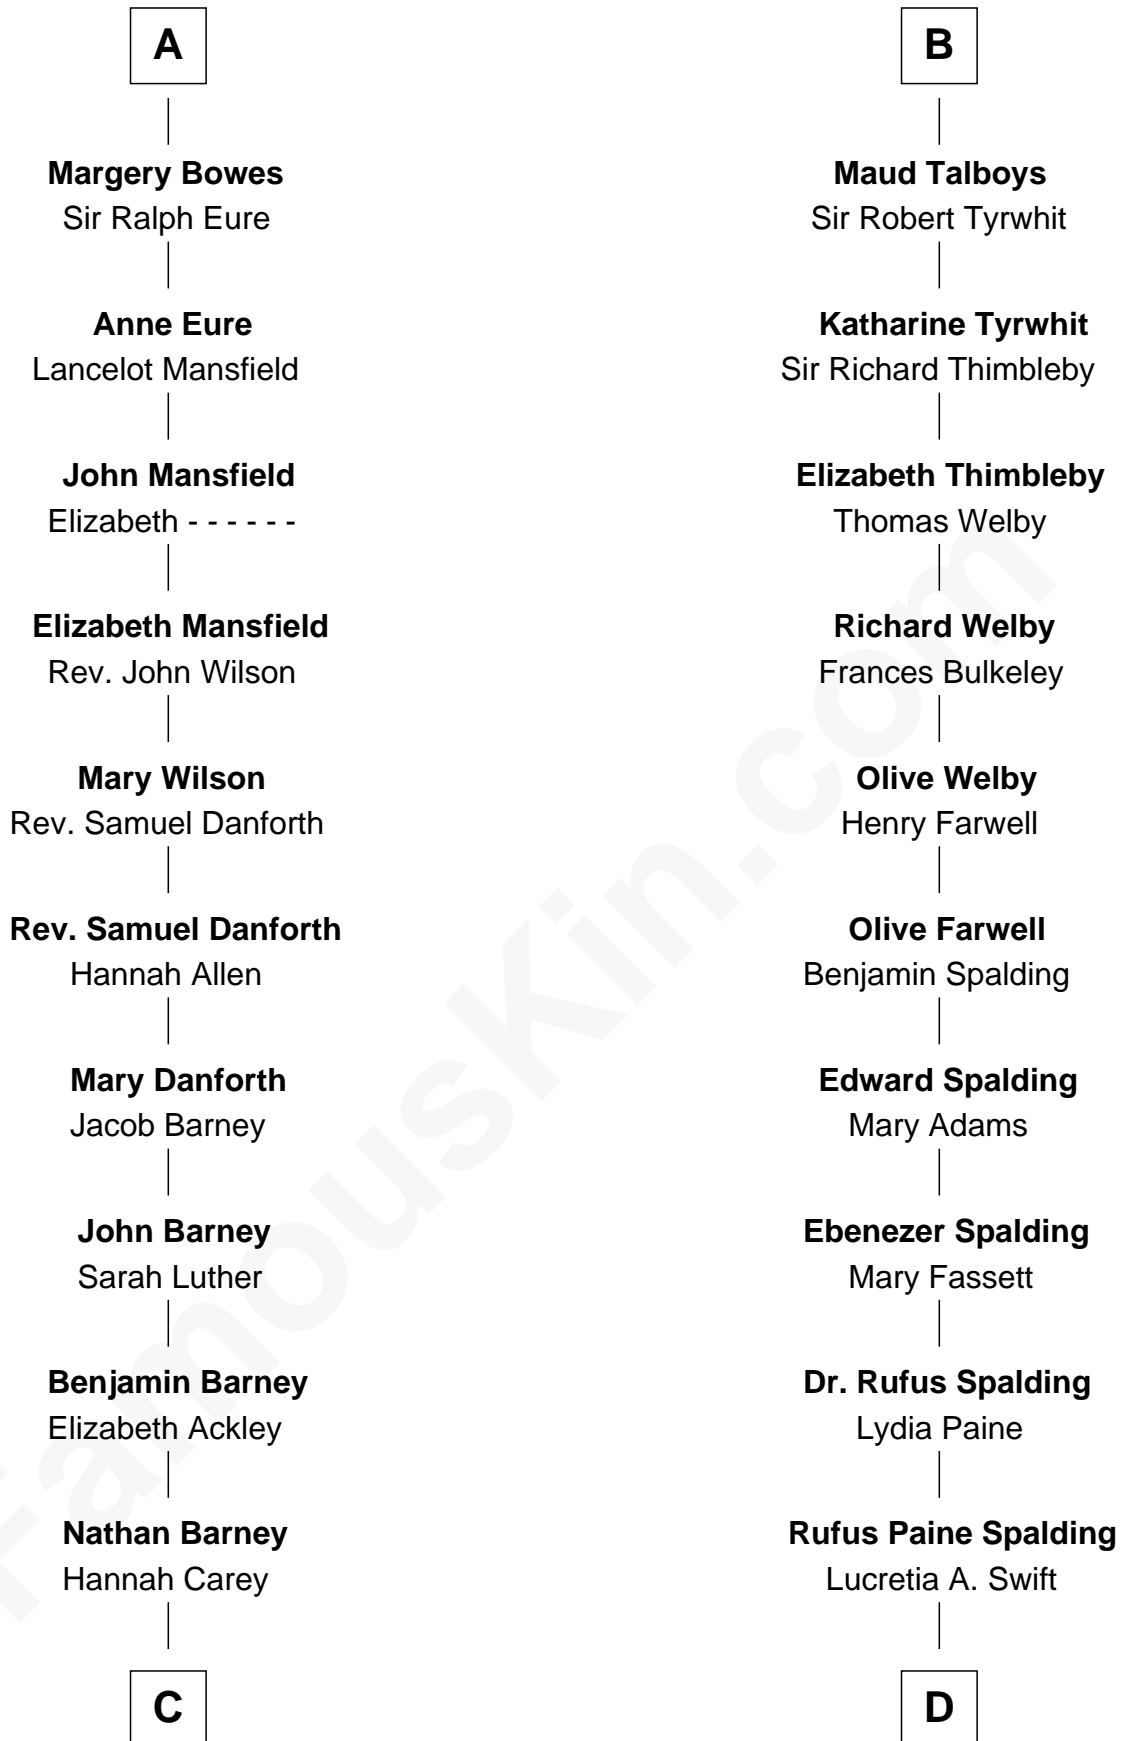

FamousKin.com
Relationship Chart of
Elizabeth Montgomery
TV Actress - "Bewitched"

18th cousin 2 times removed of

William Rufus Day
36th U.S. Secretary of State

Sir Hugh I de Audley
 Iseult de Mortimer

C

Nathan Barney
Mary A. Deverell

Mary Weed Barney
Henry Montgomery

Henry Montgomery
Elizabeth Bryan Allen

Elizabeth Montgomery
TV Actress - "Bewitched"

D

Emily Swift Spalding
Luther Day

William Rufus Day
36th U.S. Secretary of State

FamousKin.com