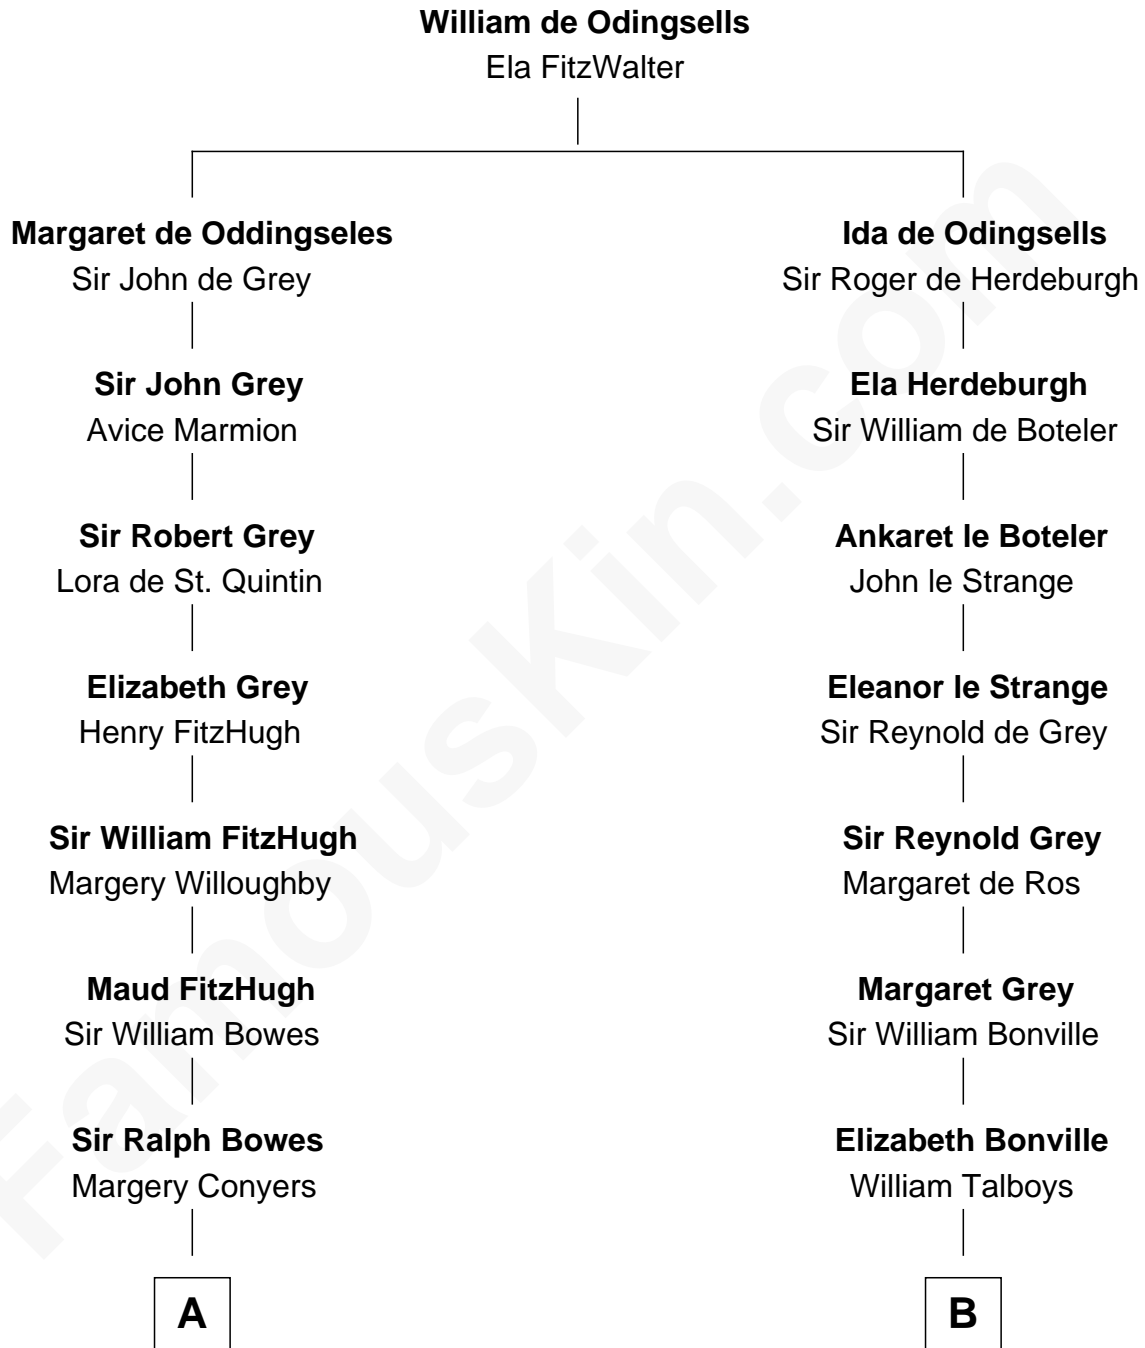

FamousKin.com Relationship Chart of

Elizabeth Montgomery

TV Actress - "Bewitched"

19th cousin 2 times removed of

William Rufus Day

36th U.S. Secretary of State

C

Nathan Barney
Hannah Carey

Nathan Barney
Mary A. Deverell

Mary Weed Barney
Henry Montgomery

Henry Montgomery
Elizabeth Bryan Allen

Elizabeth Montgomery
TV Actress - "Bewitched"

D

Rufus Paine Spalding
Lucretia A. Swift

Emily Swift Spalding
Luther Day