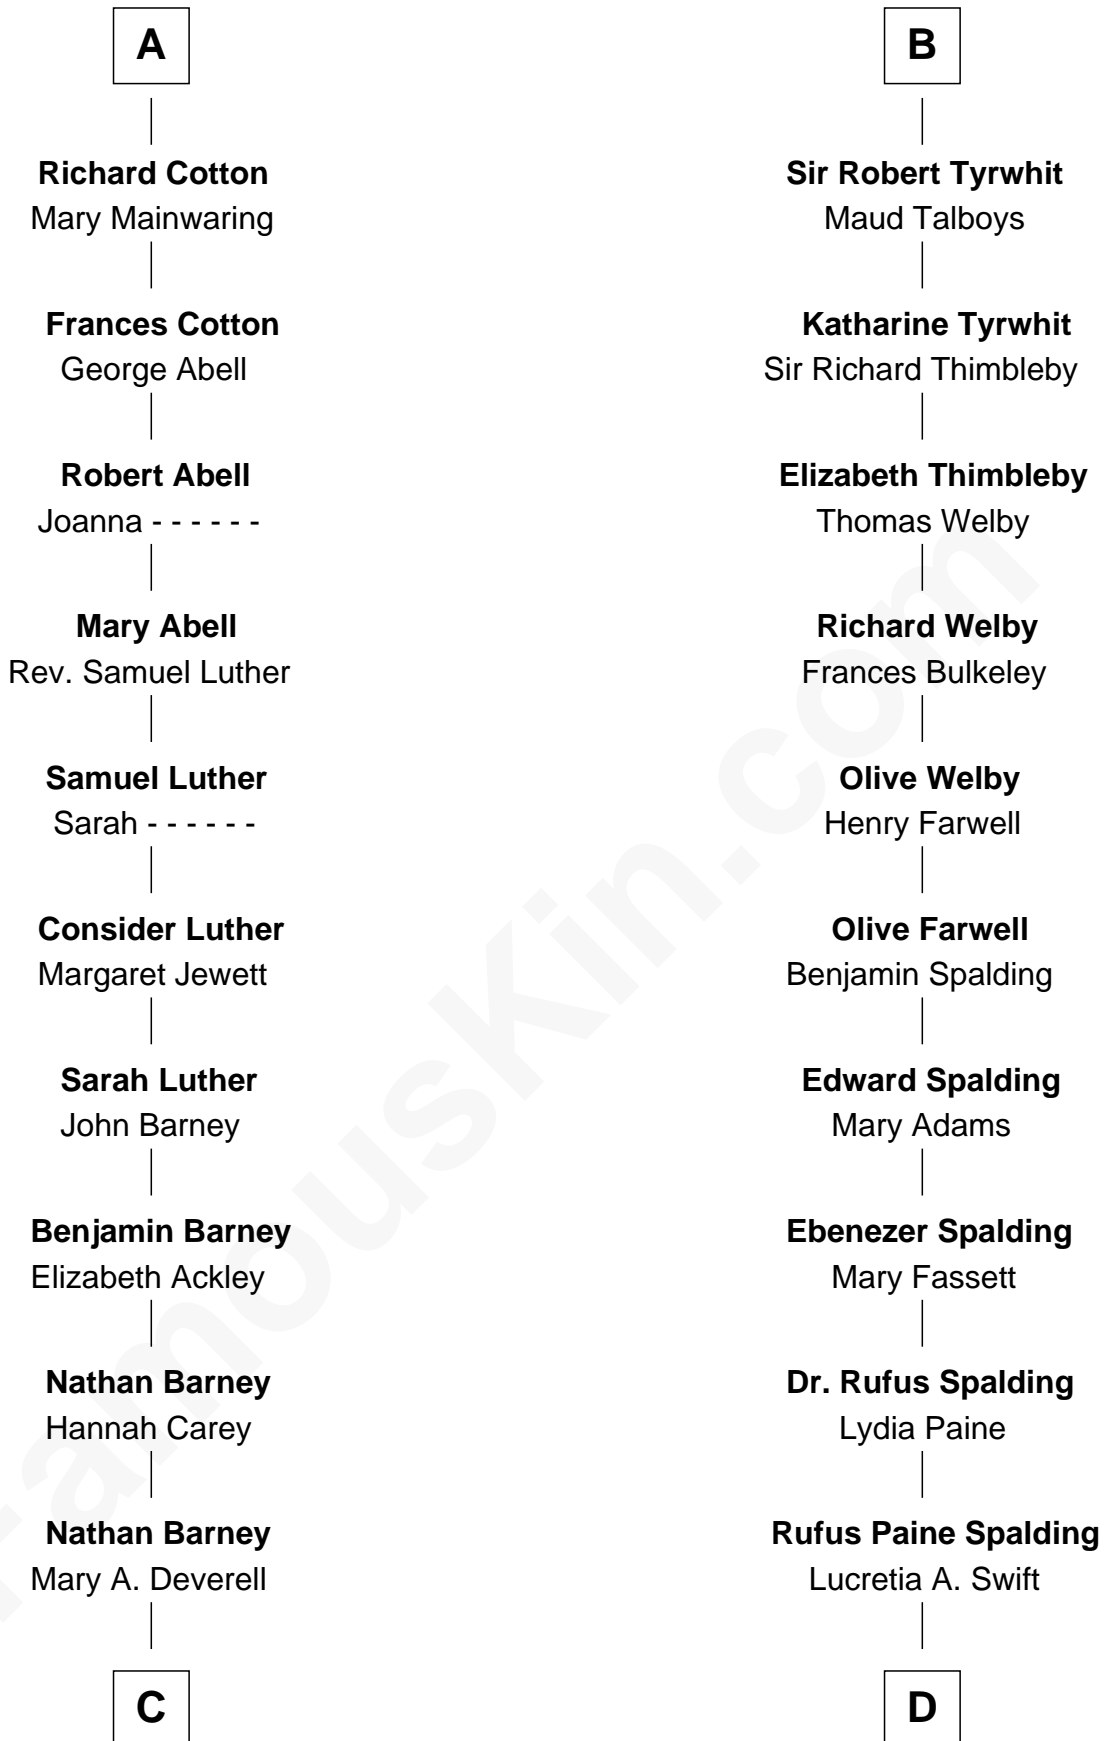

FamousKin.com Relationship Chart of

Elizabeth Montgomery
TV Actress - "Bewitched"

18th cousin 1 time removed of

William Rufus Day
36th U.S. Secretary of State

C

Mary Weed Barney

Henry Montgomery

Henry Montgomery

Elizabeth Bryan Allen

Elizabeth Montgomery

TV Actress - "Bewitched"

D

Emily Swift Spalding

Luther Day

William Rufus Day

36th U.S. Secretary of State