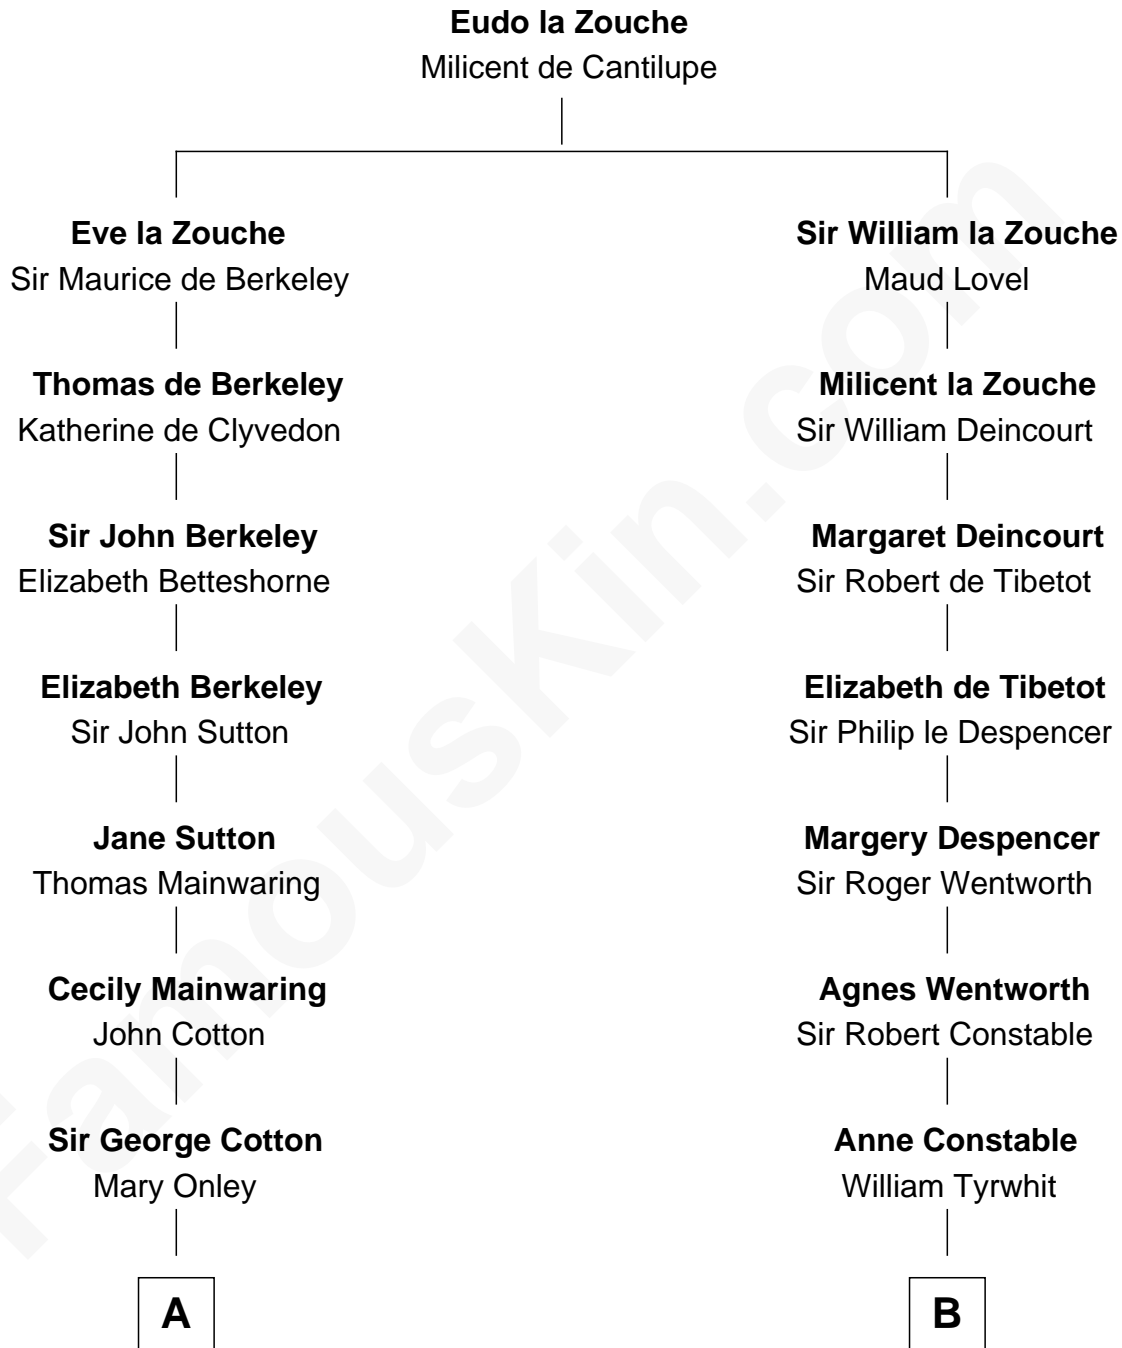

FamousKin.com Relationship Chart of

Elizabeth Montgomery
TV Actress - "Bewitched"

18th cousin 1 time removed of

William Rufus Day
36th U.S. Secretary of State

C

Mary Weed Barney

Henry Montgomery

Henry Montgomery

Elizabeth Bryan Allen

Elizabeth Montgomery

TV Actress - "Bewitched"

D

Emily Swift Spalding

Luther Day

William Rufus Day

36th U.S. Secretary of State