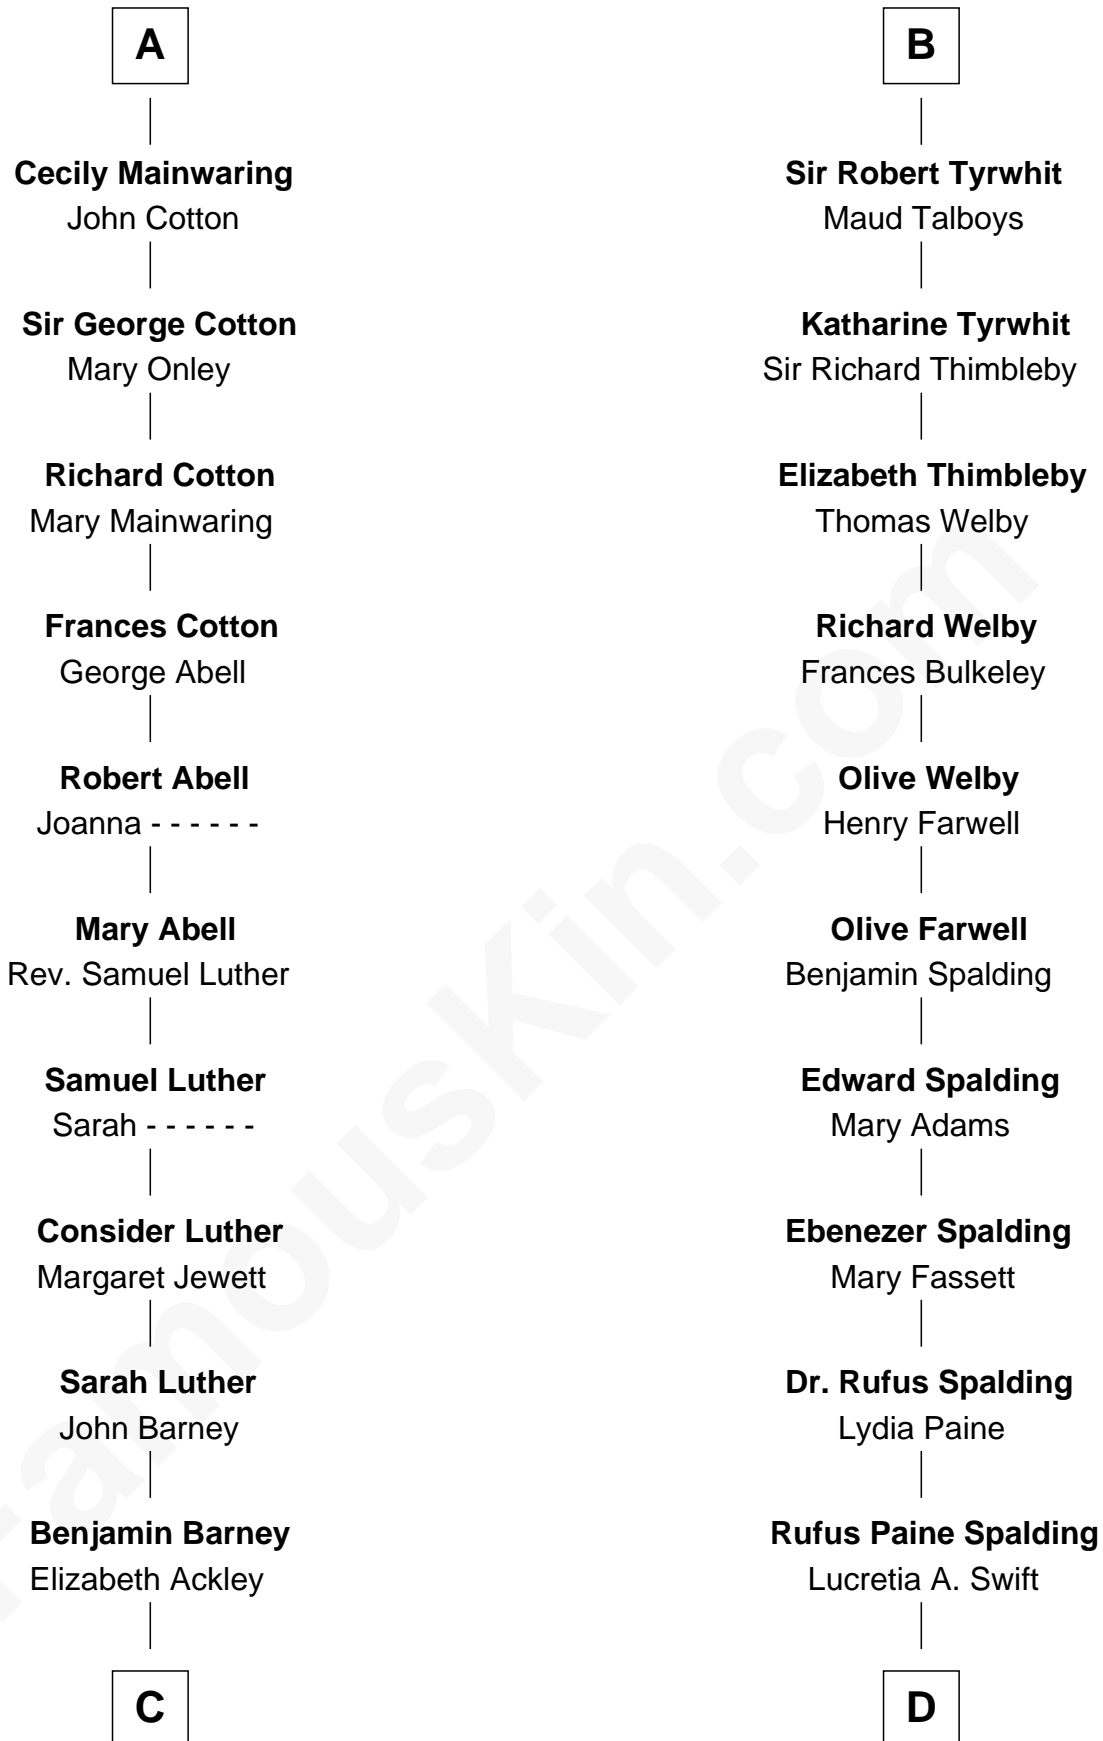

FamousKin.com
Relationship Chart of
Elizabeth Montgomery
TV Actress - "Bewitched"

18th cousin 3 times removed of
William Rufus Day
36th U.S. Secretary of State

C

Nathan Barney
Hannah Carey

Nathan Barney
Mary A. Deverell

Mary Weed Barney
Henry Montgomery

Henry Montgomery
Elizabeth Bryan Allen

Elizabeth Montgomery
TV Actress - "Bewitched"

D

Emily Swift Spalding
Luther Day

William Rufus Day
36th U.S. Secretary of State

FamousKin.com