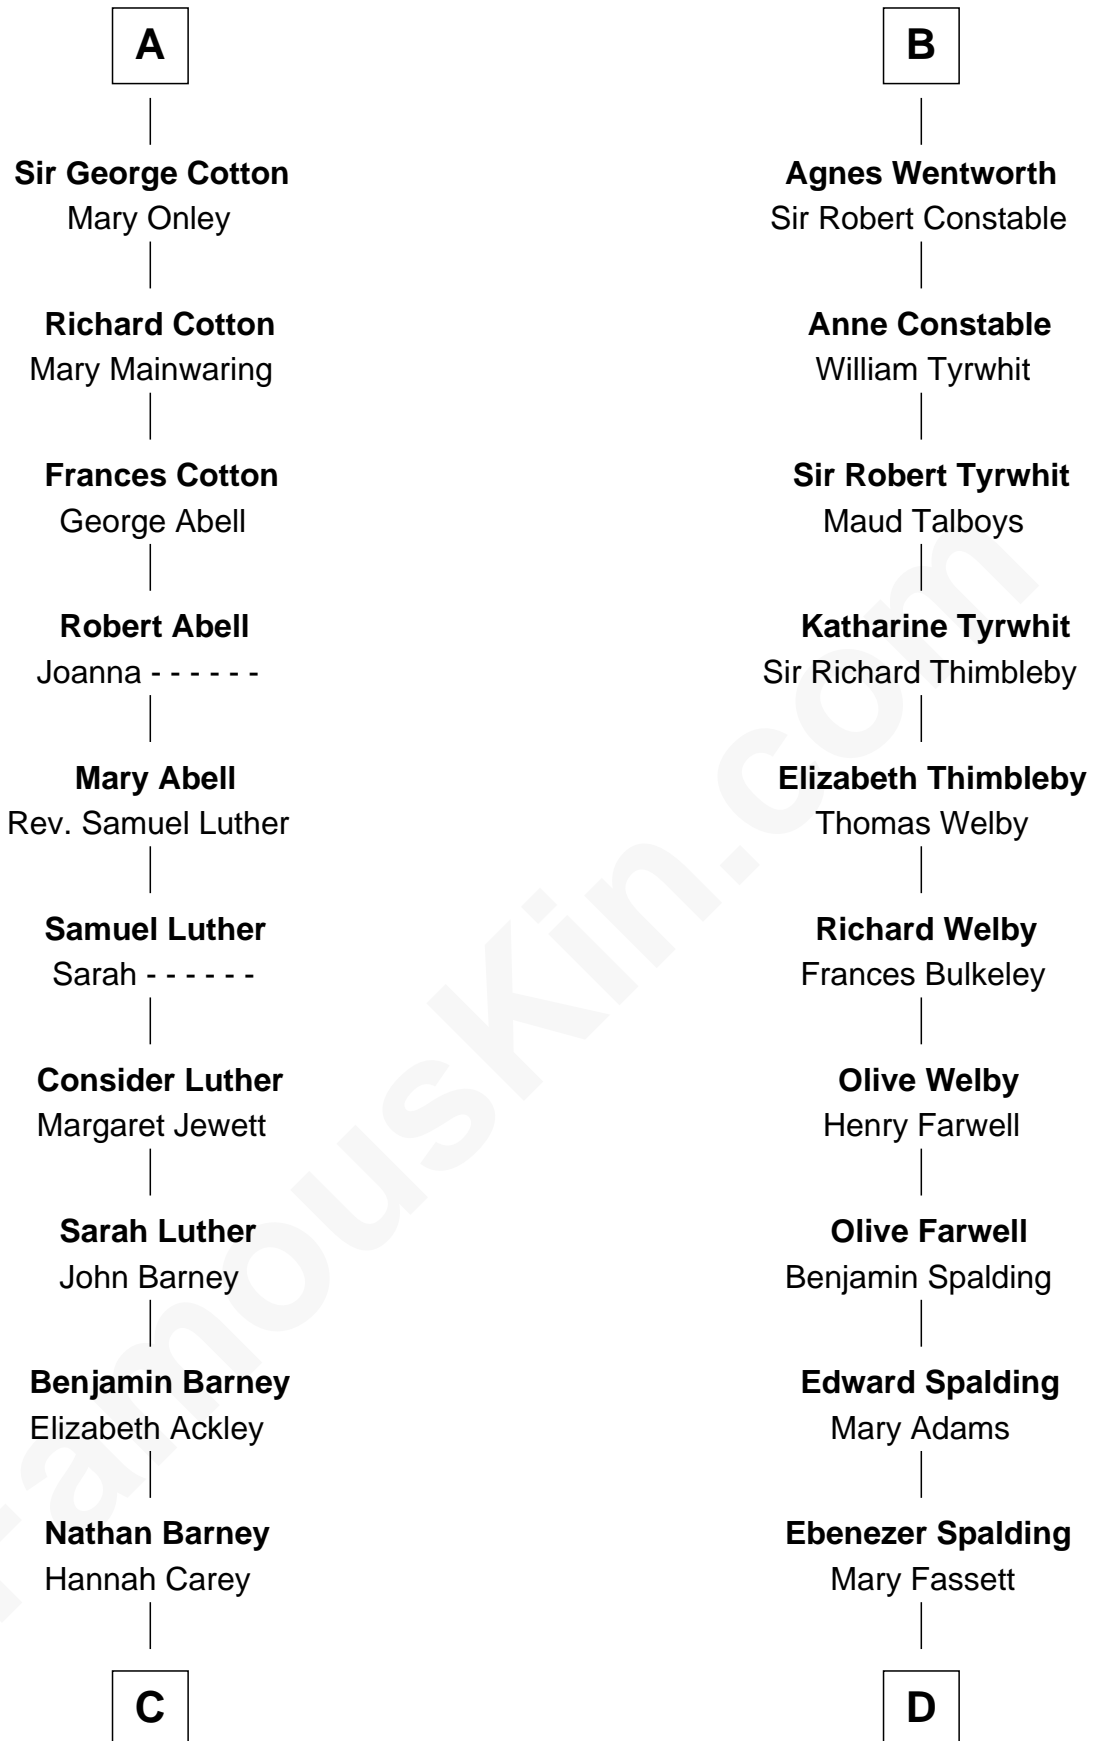

FamousKin.com Relationship Chart of

Elizabeth Montgomery

TV Actress - "Bewitched"

20th cousin of

William Rufus Day

36th U.S. Secretary of State

Sir William de Ferrers

*with wife
Margaret de Quincy*

John Deincourt

Sir John Berkeley
Elizabeth Betteshorne

Sir William Deincourt
Milicent la Zouche

Elizabeth Berkeley
Sir John Sutton

Margaret Deincourt
Sir Robert de Tibetot

Jane Sutton
Thomas Mainwaring

Elizabeth de Tibetot
Sir Philip le Despencer

Cecily Mainwaring
John Cotton

Margery Despencer
Sir Roger Wentworth

A

B

C

Nathan Barney
Mary A. Deverell

Mary Weed Barney
Henry Montgomery

Henry Montgomery
Elizabeth Bryan Allen