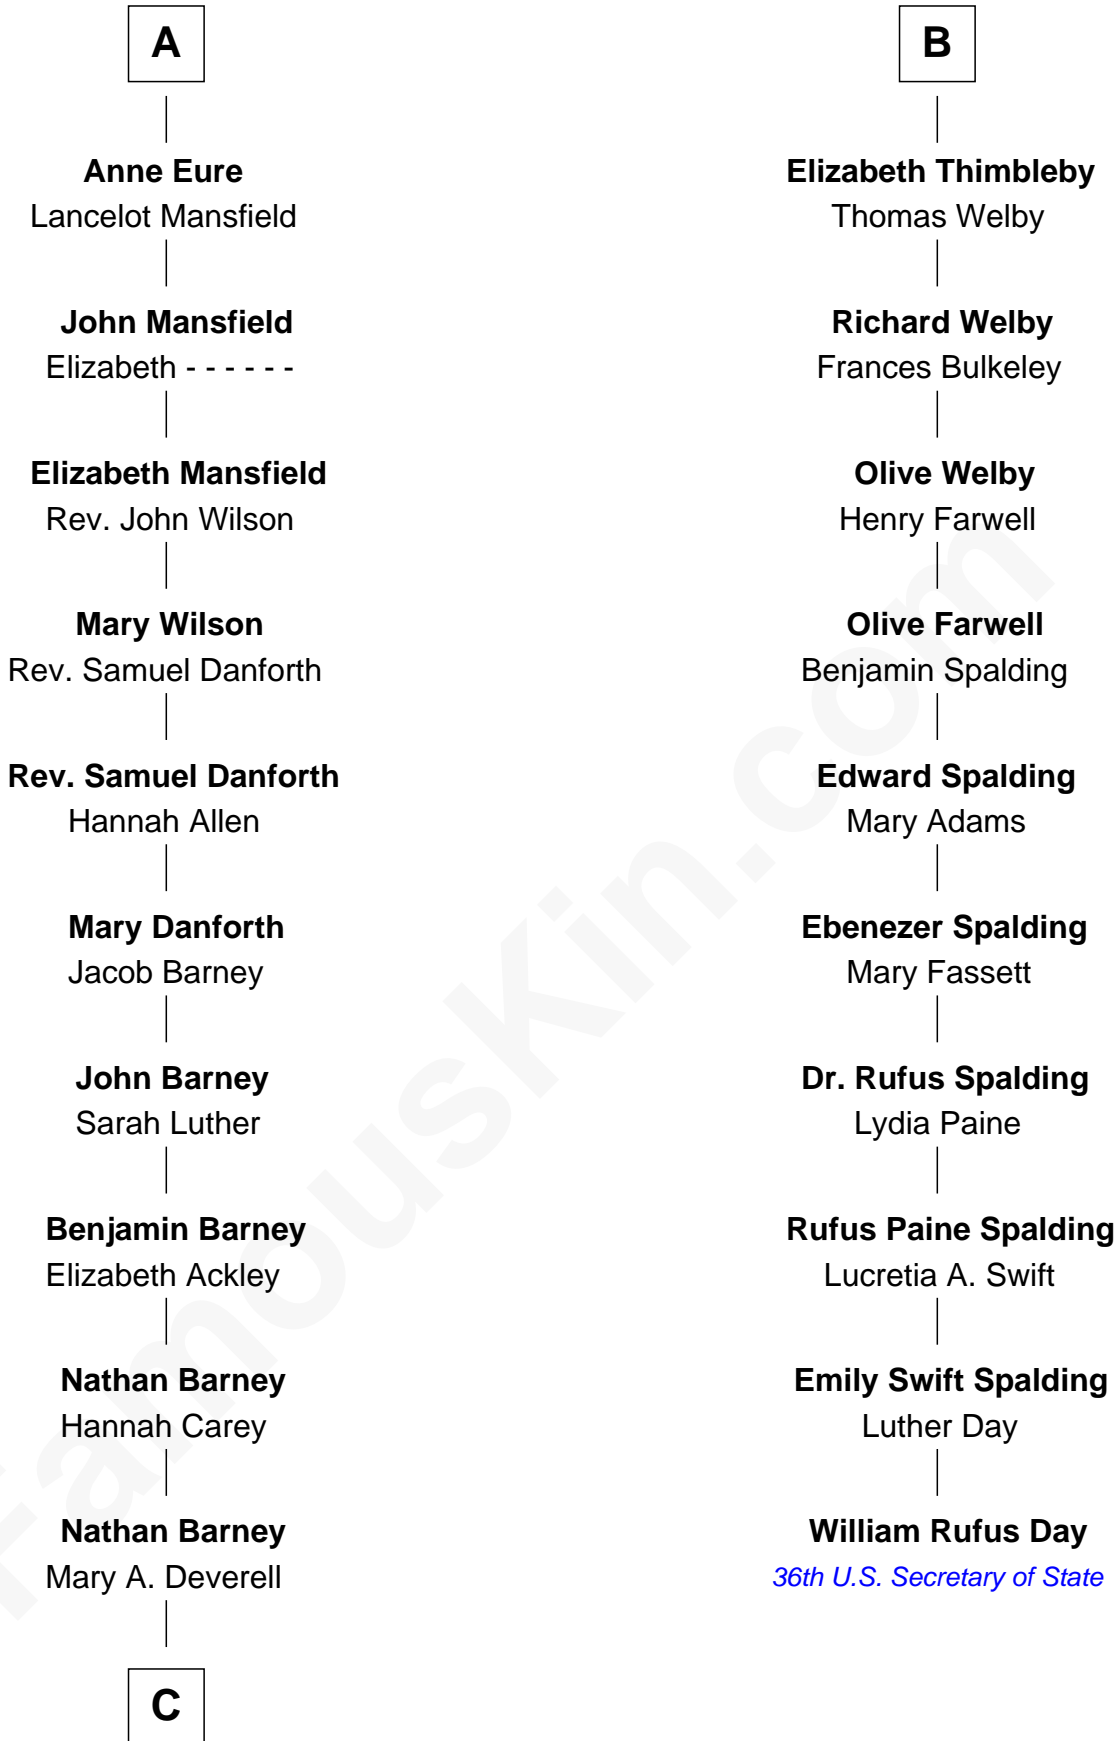

FamousKin.com
Relationship Chart of
Elizabeth Montgomery
TV Actress - "Bewitched"

16th cousin 3 times removed of

William Rufus Day
36th U.S. Secretary of State

C

—
Mary Weed Barney

Henry Montgomery

—
Henry Montgomery

Elizabeth Bryan Allen

—
Elizabeth Montgomery

TV Actress - "Bewitched"

FamousKin.com