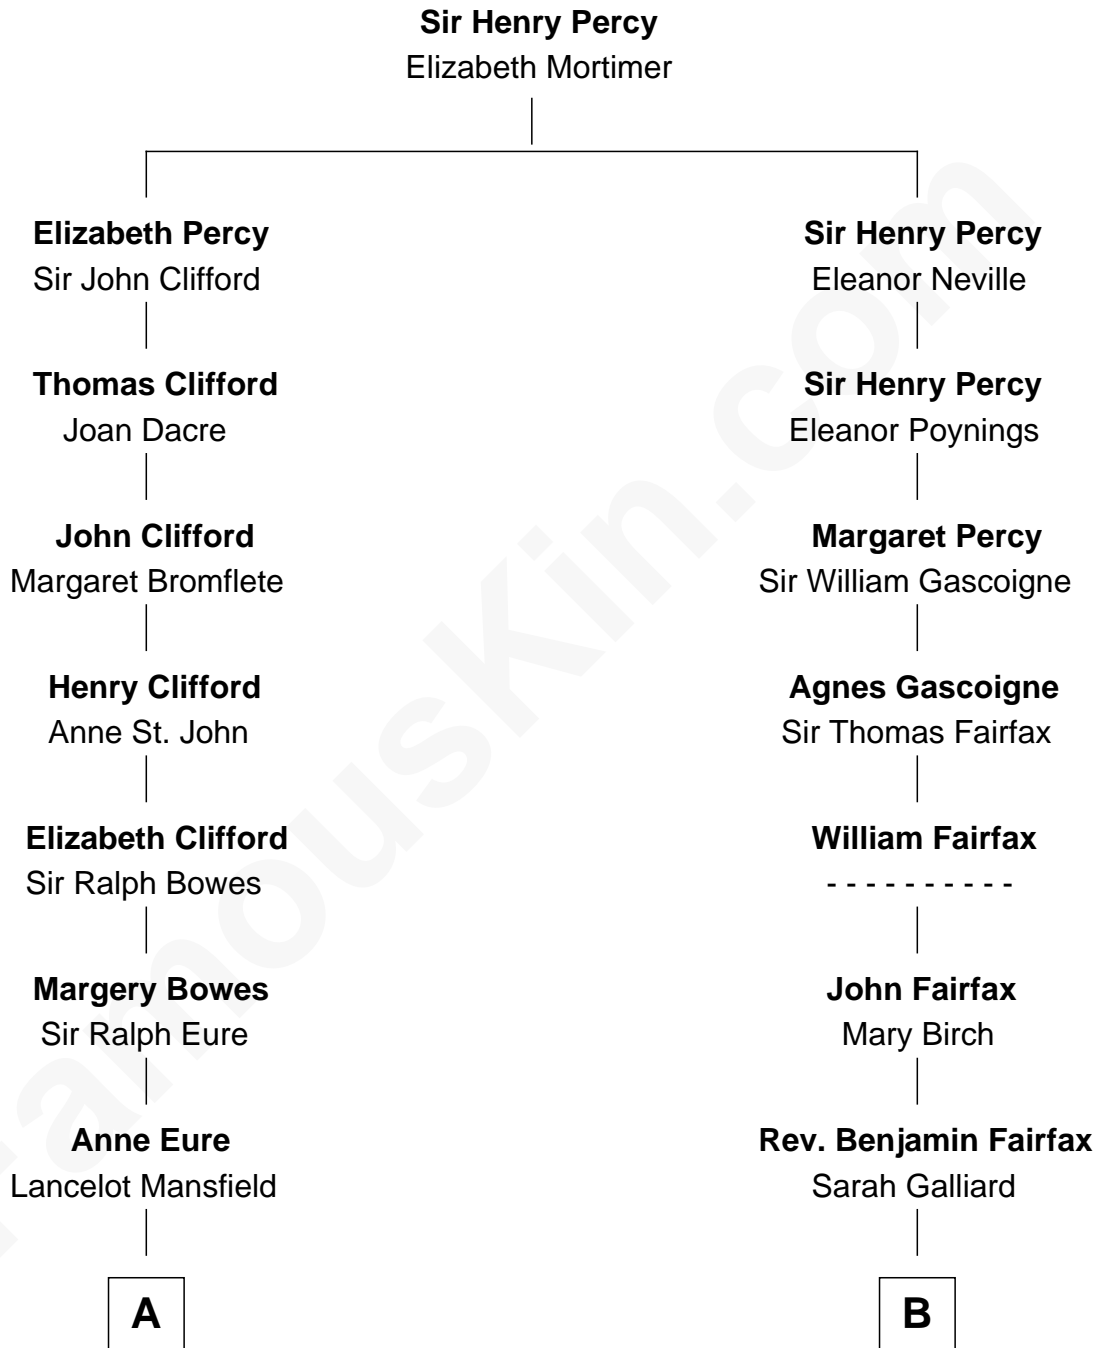

**FamousKin.com**  
**Relationship Chart of**  
**Elizabeth Montgomery**  
 TV Actress - "Bewitched"

12th cousin 6 times removed of

**Harriet Martineau**  
 Author of *The Hour and the Man*

C

Henry Montgomery  
Elizabeth Bryan Allen

Elizabeth Montgomery  
*TV Actress - "Bewitched"*

FamousKin.com