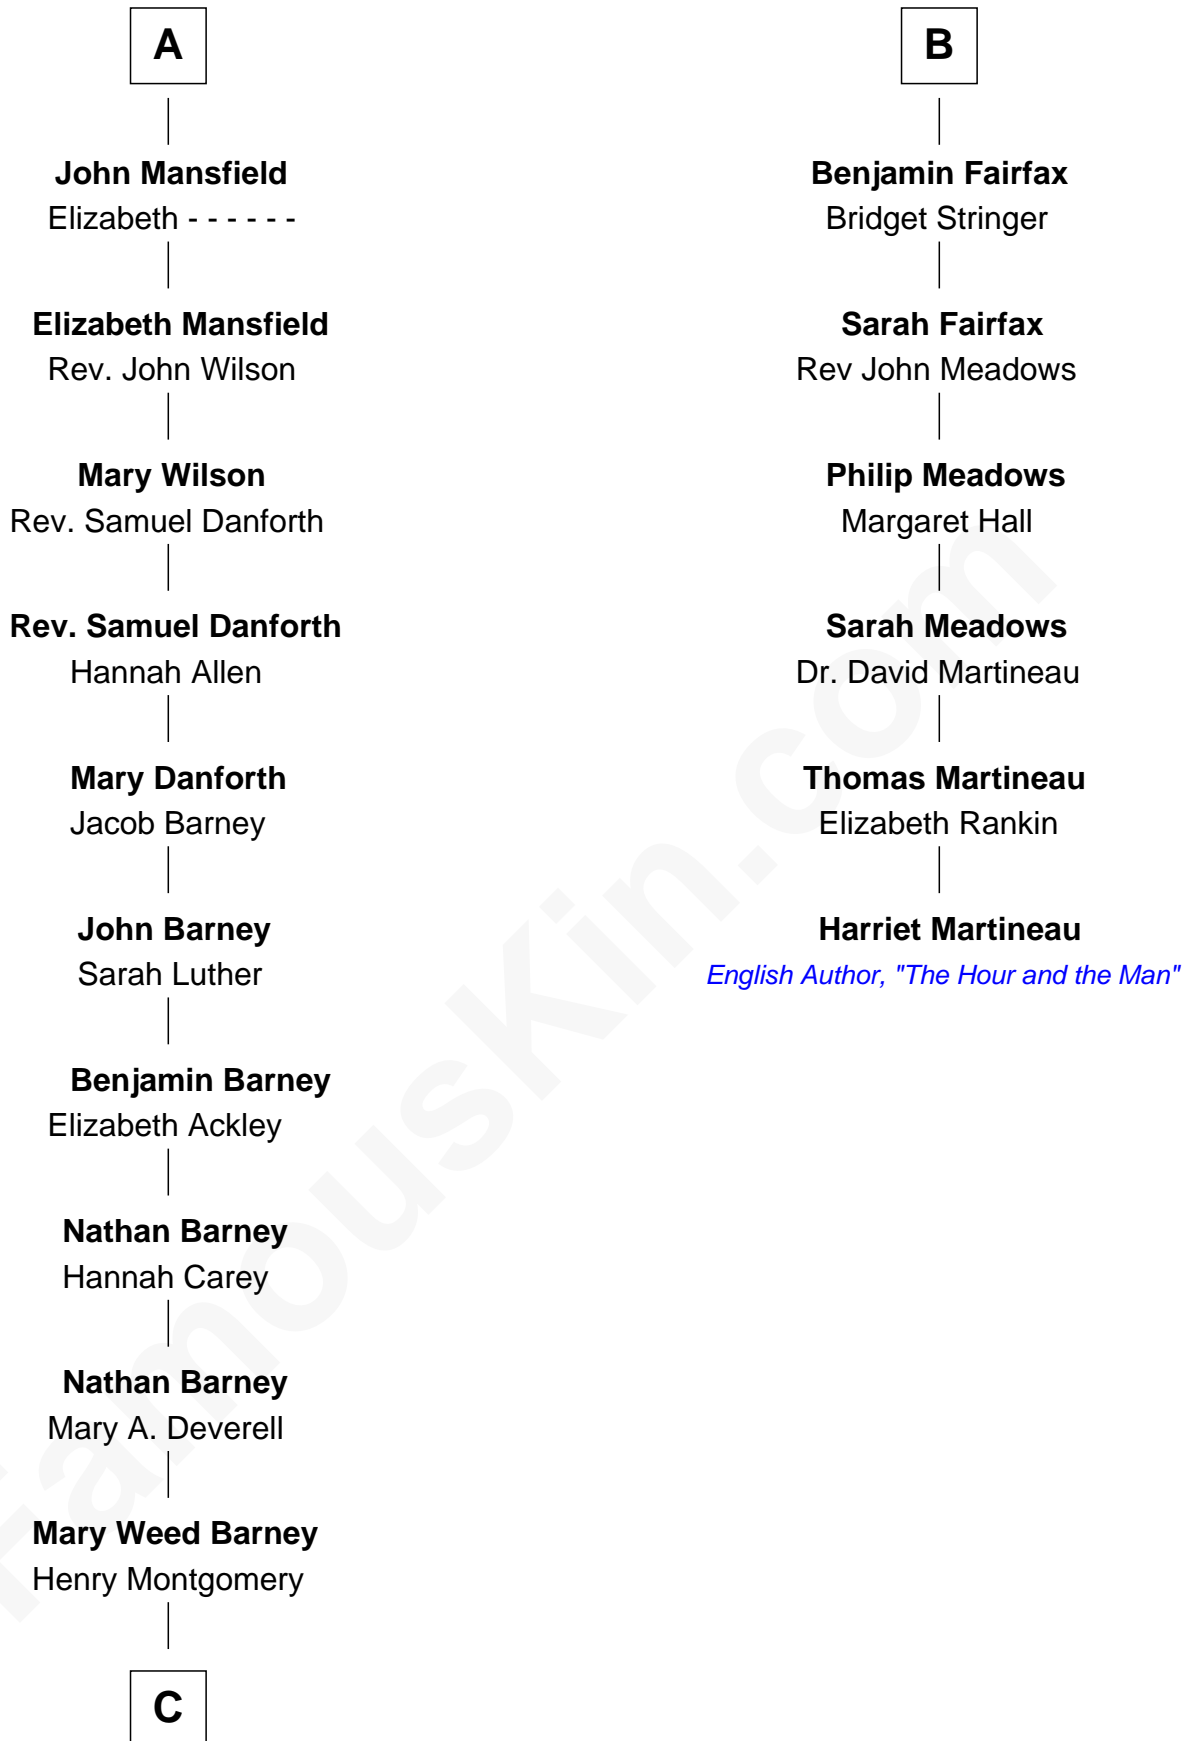

**FamousKin.com**  
**Relationship Chart of**  
**Elizabeth Montgomery**  
 TV Actress - "Bewitched"

12th cousin 6 times removed of

**Harriet Martineau**  
 Author of *The Hour and the Man*

C

Henry Montgomery  
Elizabeth Bryan Allen

Elizabeth Montgomery  
*TV Actress - "Bewitched"*

FamousKin.com